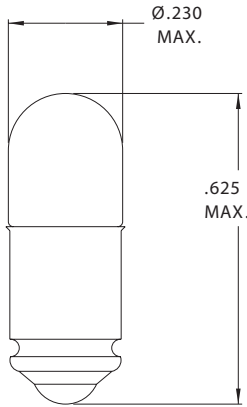

### T-1 3/4 Midget Groove Base

Part Number	Design Voltage	Amps	MSCP	Life Hours	Filament Type
CM698	1.35	.060	.010	500	C-6
CM266	2.50	.350	.210	10,000	C-2R
CM8699	2.50	.200	.220	500	C-2R
CM8704	2.70	.060	.040	6,000	C-2R
CM390	3.00	.015	.004	10,000	C-6
CM8849	3.00	.350	.300	10,000	C-2R
CM7345	4.50	.120	.050	25,000	C-2R
CM3152	5.00	.060	.150	5,000	C-2R
CM7346	5.00	.060	.030	60,000	C-2R
CM7347	5.00	.060	.050	25,000	C-2R
CM7348	5.00	.115	.150	40,000	C-2R
CM7350	5.00	.190	.450	1,000	C-2R
CM337	6.00	.200	.600	1,000	C-2R
CM8705	6.00	.040	.030	10,000	C-2R
CM8706	6.00	.200	.100	50,000	C-2F
CM379	6.30	.200	.400	20,000	C-2F
CM398	6.30	.200	.550	5,000	C-2R
CM7351	6.30	.040	.020	2,000	C-2V
CM7352	6.30	.150	.450	3,000	C-2R
CM8708	6.30	.070	.230	1,000	C-2R
CM397	10.0	.040	.080	5,000	C-2F
CM709	10.0	.140	.002	50,000	C-2F
CM7353	11.0	.022	.030	10,000	C-2F
CM7354	12.0	.040	.120	10,000	C-2F
CM336	14.0	.080	.500	1,500	C-2F
CM386	14.0	.080	.300	15,000	C-2F
CM393	14.0	.100	.500	10,000	C-2F
CM346	18.0	.040	.150	10,000	C-2F
CM457	22.0	.040	.300	2,000	C-2F
CM8177	24.0	.050	.500	1,000	C-2F
CM2350	28.0	.050	.700	1,000	C-2F
CM276	28.0	.060	.340	25,000	C-2F
CM334	28.0	.040	.340	4,000	C-2F
CM388	28.0	.040	.300	7,000	C-2F
CM6035	28.0	.024	.150	4,000	CC-2F
CM7355	28.0	.040	.150	10,000	C-2F
CM7356	28.0	.065	.650	5,000	C-2F
CM2250	48.0	.025	.200	5,000	C-2F