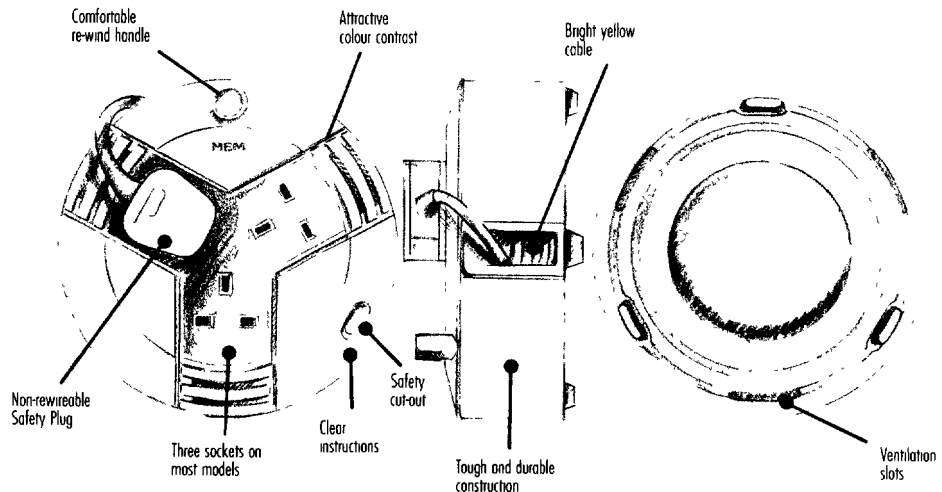

NE
GET
BEST
THIS PO
NEW I
OF SU
BRITISH
EXTEN
RE