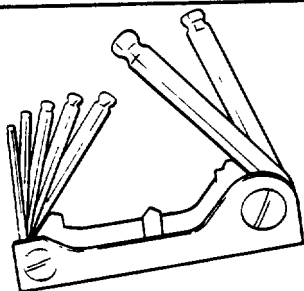

Multi-Angle Wrench Set
contains 9 multi-angle
L-wrenches in plastic case,
mm sizes:
1.5, 2, 2.5, 3, 4, 5, 6, 8, 10.
Weight 0.36 kg.

Set No. 801

Multi-Angle Wrench Set
contains 7 multi-angle
wrenches in plastic holder,
inch sizes:
5/64, 3/32, 7/64, 1/8, 9/64,
5/32, 3/16.
Weight 0.13 lbs.

Set No. 801M

Multi-Angle Wrench Set
contains 6 multi-angle
wrenches in plastic holder,
mm sizes:
1.5, 2, 2.5, 3, 4, 5.
Weight 0.06 kg.

Multi-Angle JackKey Sets

Imperial

Set No. 649

JackKey Set with 7 bits,
inch sizes:
3/32, 1/8, 5/32, 3/16, 1/4,
5/16, 3/8.
Weight 0.79 lbs.