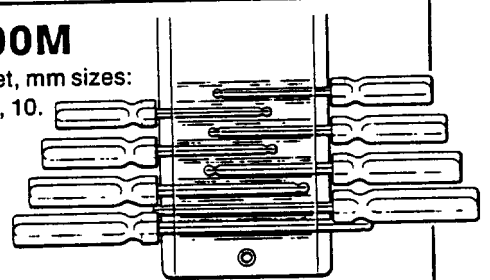

Plastic Case Sets

109-220-223

Imperial

Set No. 608A

12 keys, short arm series,
inch sizes:
.050, 1/16, 5/64, 3/32, 7/64, 1/8, 9/64,
5/32, 3/16, 7/32, 1/4, 5/16.
Weight 0.37 lbs.

Metric

Set No. 9MA

9 keys, short arm series,
mm sizes:
1.5, 2, 2.5, 3, 4, 5, 6, 8, 10.
Weight 0.24 kg.

Multi-Angle Key Sets

Imperial

Set No. 800

8 piece set in wallet, inch bit sizes:
5/64, 3/32, 1/8, 5/32, 3/16,
7/32, 1/4, 5/16.
Weight 1.42 lbs.

Metric

Set No. 800M

8 piece set in wallet, mm sizes:
2, 2.5, 3, 4, 5, 6, 8, 10.
Weight 0.89 kg.

Set No. 802

Multi-Angle Wrench Set
contains 12 multi-angle
wrenches in plastic holder,
inch sizes:
.050, 1/16, 5/64, 3/32, 7/64, 1/8,
9/64, 5/32, 3/16, 7/32, 1/4, 5/16.
Weight 0.51 lbs.
£18.95

Set No. 802M

Set No. 801M

Multi-Angle Wrench Set
contains 6 multi-angle
wrenches in plastic holder,
mm sizes:
1.5, 2, 2.5, 3, 4, 5.
Weight 0.06 kg.

Multi-Angle JackKey Sets

Imperial

Set No. 649

JackKey Set with 7 bits,
inch sizes:
3/32, 1/8, 5/32, 3/16, 1/4,
5/16, 3/8.
Weight 0.79 lbs.