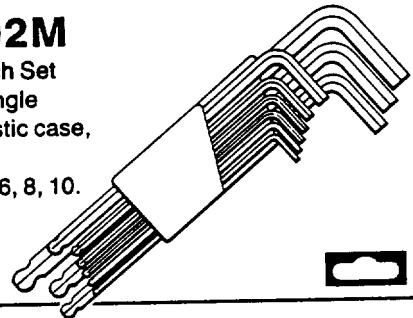

Set No. 802M

Multi-Angle Wrench Set
contains 9 multi-angle
L-wrenches in plastic case,
mm sizes:
1.5, 2, 2.5, 3, 4, 5, 6, 8, 10.
Weight 0.36 kg.