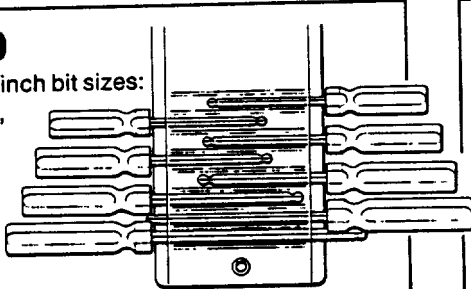

Plastic Case Sets

109-220-223

Imperial

Set No. 608A

12 keys, short arm series,
inch sizes:
.050, 1/16, 5/64, 3/32, 7/64, 1/8, 9/64,
5/32, 3/16, 7/32, 1/4, 5/16.
Weight 0.37 lbs.

Metric

Set No. 9MA

9 keys, short arm series,
mm sizes:
1.5, 2, 2.5, 3, 4, 5, 6, 8, 10.
Weight 0.24 kg.

Multi-Angle Key Sets

Imperial

Set No. 800

8 piece set in wallet, inch bit sizes:
5/64, 3/32, 1/8, 5/32, 3/16,
7/32, 1/4, 5/16.
Weight 1.42 lbs.

Metric

Set No. 800M

8 piece set in wallet, mm sizes:
2, 2.5, 3, 4, 5, 6, 8, 10.
Weight 0.89 kg.

Set No. 802

Multi-Angle Wrench Set
contains 12 multi-angle
wrenches in plastic holder,
inch sizes:
.050, 1/16, 5/64, 3/32, 7/64, 1/8,
9/64, 5/32, 3/16, 7/32, 1/4, 5/16.
Weight 0.51 lbs.
£18.95

Set No. 802M

Set No. 801M

Multi-Angle Wrench Set
contains 6 multi-angle
wrenches in plastic holder,
mm sizes:
1.5, 2, 2.5, 3, 4, 5.
Weight 0.06 kg.

Multi-Angle JackKey Sets

Imperial

Set No. 649

JackKey Set with 7 bits,
inch sizes:
3/32, 1/8, 5/32, 3/16, 1/4,
5/16, 3/8.
Weight 0.79 lbs.