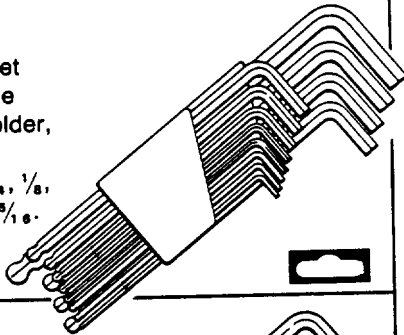

Plastic Case Sets

109-220-223

Imperial

Set No. 608A

12 keys, short arm series,
inch sizes:
.050, 1/16, 5/64, 3/32, 7/64, 1/8, 9/64,
5/32, 3/16, 7/32, 1/4, 5/16.
Weight 0.37 lbs.

Metric

Set No. 9MA

9 keys, short arm series,
mm sizes:
1.5, 2, 2.5, 3, 4, 5, 6, 8, 10.
Weight 0.24 kg.

Multi-Angle Key Sets

Imperial

Set No. 800

8 piece set in wallet, inch bit sizes:
5/64, 3/32, 1/8, 5/32, 3/16,
7/32, 1/4, 5/16.
Weight 1.42 lbs.

Metric

Set No. 800M

8 piece set in wallet, mm sizes:
2, 2.5, 3, 4, 5, 6, 8, 10.
Weight 0.89 kg.

Set No. 802

Multi-Angle Wrench Set
contains 12 multi-angle
wrenches in plastic holder,
inch sizes:
.050, 1/16, 5/64, 3/32, 7/64, 1/8,
9/64, 5/32, 3/16, 7/32, 1/4, 5/16.
Weight 0.51 lbs.
£18.95

Set No. 802M

Set No. 801M

Multi-Angle Wrench Set
contains 6 multi-angle
wrenches in plastic holder,
mm sizes:
1.5, 2, 2.5, 3, 4, 5.
Weight 0.06 kg.

Multi-Angle JackKey Sets

Imperial

Set No. 649

JackKey Set with 7 bits,
inch sizes:
3/32, 1/8, 5/32, 3/16, 1/4,
5/16, 3/8.
Weight 0.79 lbs.