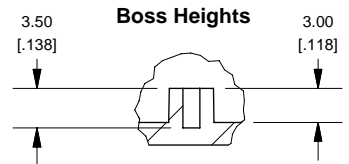

Top View of Assembly

SECTION A-A End View of Assembly

SECTION B-B Side View of Assembly

Top View Looking Inside Box

SECTION C-C Boss Heights

Lid

Maximum P.C. Board Size

NOTE	
Purchased assembly includes lid and box made from GP ABS material and cover screws.	
1551L	
1551L Flange Enclosure	
Black Enclosure - RAL 7001 - UL94 - HB	1551LHBK
Gray Enclosure - RAL 7035 - UL94 - HB	1551LGY
Translucent Blue - UL94 - HB	1551LTBU
ACCESSORIES	
Black Enclosure Cover Screws (Pkg 100) [#4 X 1/2" Self Tapping]	1591TS100BK
Grey Enclosure Cover Screws (Pkg 100) [#4 X 1/2" Self Tapping]	1591TS100
P.C. Board Screws (Pkg 100) [32 x 3/16" Self Tapping]	1551ATS100