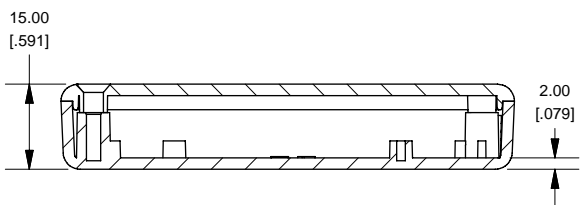

Top View of Assembly

SECTION A-A End View of Assembly

SECTION B-B Side View of Assembly

Top View Looking Inside Box

SECTION C-C Boss Heights

Lid

Maximum P.C. Board Size

NOTE	
Purchased assembly includes lid and box made from GP ABS material and cover screws.	
1551L	
1551L Flange Enclosure	
Black Enclosure - RAL 7001 - UL94 - HB	1551LHBK
Gray Enclosure - RAL 7035 - UL94 - HB	1551LGY
Translucent Blue - UL94 - HB	1551LTBU
ACCESSORIES	
Black Enclosure Cover Screws (Pkg 100) [#4 X 1/2" Self Tapping]	1591TS100BK
Grey Enclosure Cover Screws (Pkg 100) [#4 X 1/2" Self Tapping]	1591TS100
P.C. Board Screws (Pkg 100) [32 x 3/16" Self Tapping]	1551ATS100