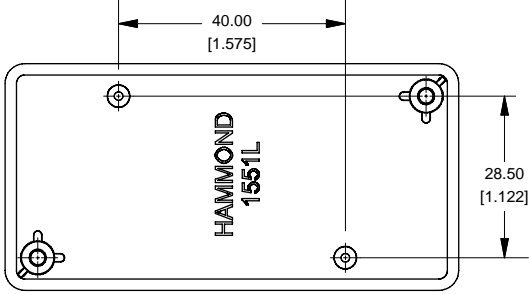

Top View of Assembly

SECTION A-A End View of Assembly

SECTION B-B Side View of Assembly

Top View Looking Inside Box

SECTION C-C Boss Heights

Lid

Maximum P.C. Board Size

NOTE	
Purchased assembly includes lid and box made from GP ABS material and cover screws.	
1551L	
1551L Flange Enclosure	
Black Enclosure - RAL 7001 - UL94 - HB	1551LHBK
Gray Enclosure - RAL 7035 - UL94 - HB	1551LGY
Translucent Blue - UL94 - HB	1551LTBU
ACCESSORIES	
Black Enclosure Cover Screws (Pkg 100) [#4 X 1/2" Self Tapping]	1591TS100BK
Grey Enclosure Cover Screws (Pkg 100) [#4 X 1/2" Self Tapping]	1591TS100
P.C. Board Screws (Pkg 100) [32 x 3/16" Self Tapping]	1551ATS100