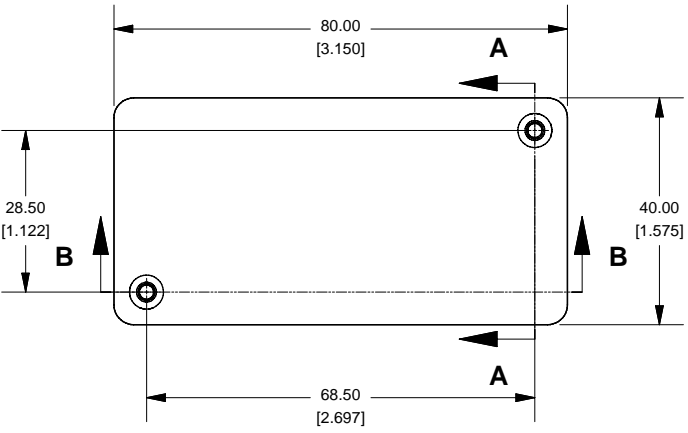

Top View of Assembly

SECTION A-A End View of Assembly

SECTION B-B Side View of Assembly

Top View Looking Inside Box

SECTION C-C Boss Heights

Lid

Maximum P.C. Board Size

NOTE	
Purchased assembly includes lid and box made from GP ABS material and cover screws.	
1551L	
1551L Flange Enclosure	
Black Enclosure - RAL 7001 - UL94 - HB	1551LHBK
Gray Enclosure - RAL 7035 - UL94 - HB	1551LGY
Translucent Blue - UL94 - HB	1551LTBU
ACCESSORIES	
Black Enclosure Cover Screws (Pkg 100) [#4 X 1/2" Self Tapping]	1591TS100BK
Grey Enclosure Cover Screws (Pkg 100) [#4 X 1/2" Self Tapping]	1591TS100
P.C. Board Screws (Pkg 100) [32 x 3/16" Self Tapping]	1551ATS100