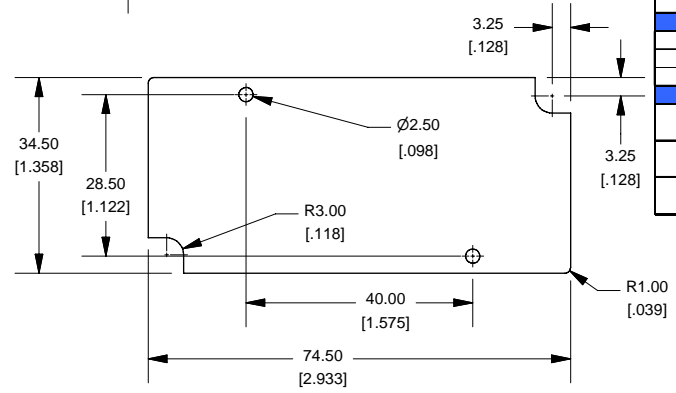

Top View of Assembly

SECTION A-A End View of Assembly

SECTION B-B Side View of Assembly

Top View Looking Inside Box

SECTION C-C Boss Heights

Lid

Maximum P.C. Board Size

NOTE	
Purchased assembly includes lid and box made from GP ABS material and cover screws.	
1551L	
1551L Flange Enclosure	
Black Enclosure - RAL 7001 - UL94 - HB	1551LHBK
Gray Enclosure - RAL 7035 - UL94 - HB	1551LGY
Translucent Blue - UL94 - HB	1551LTBU
ACCESSORIES	
Black Enclosure Cover Screws (Pkg 100) [#4 X 1/2" Self Tapping]	1591TS100BK
Grey Enclosure Cover Screws (Pkg 100) [#4 X 1/2" Self Tapping]	1591TS100
P.C. Board Screws (Pkg 100) [32 x 3/16" Self Tapping]	1551ATS100