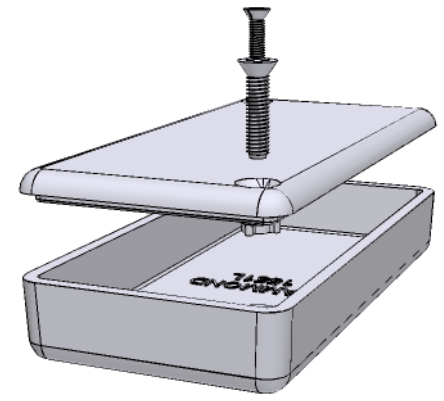

Top View of Assembly

SECTION A-A End View of Assembly

SECTION B-B Side View of Assembly

Top View Looking Inside Box

SECTION C-C Boss Heights

Lid

Maximum P.C. Board Size

NOTE	
Purchased assembly includes lid and box made from GP ABS material and cover screws.	
1551L	
1551L Flange Enclosure	
Black Enclosure - RAL 7001 - UL94 - HB	1551LHBK
Gray Enclosure - RAL 7035 - UL94 - HB	1551LGY
Translucent Blue - UL94 - HB	1551LTBU
ACCESSORIES	
Black Enclosure Cover Screws (Pkg 100) [#4 X 1/2" Self Tapping]	1591TS100BK
Grey Enclosure Cover Screws (Pkg 100) [#4 X 1/2" Self Tapping]	1591TS100
P.C. Board Screws (Pkg 100) [32 x 3/16" Self Tapping]	1551ATS100