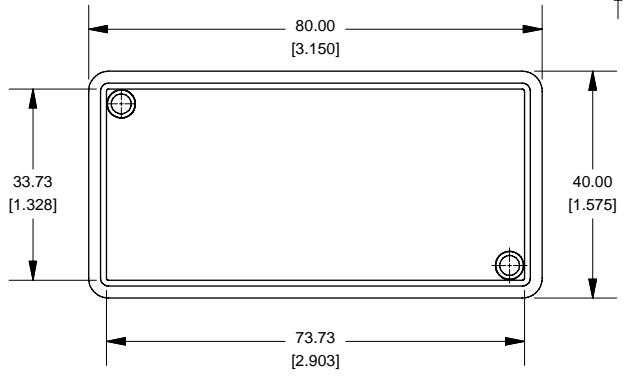

Top View of Assembly

SECTION A-A End View of Assembly

SECTION B-B Side View of Assembly

Top View Looking Inside Box

SECTION C-C Boss Heights

Lid

Maximum P.C. Board Size

NOTE	
Purchased assembly includes lid and box made from GP ABS material and cover screws.	
1551L	
1551L Flange Enclosure	
Black Enclosure - RAL 7001 - UL94 - HB	1551LHBK
Gray Enclosure - RAL 7035 - UL94 - HB	1551LGY
Translucent Blue - UL94 - HB	1551LTBU
ACCESSORIES	
Black Enclosure Cover Screws (Pkg 100) [#4 X 1/2" Self Tapping]	1591TS100BK
Grey Enclosure Cover Screws (Pkg 100) [#4 X 1/2" Self Tapping]	1591TS100
P.C. Board Screws (Pkg 100) [32 x 3/16" Self Tapping]	1551ATS100