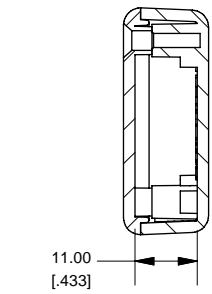

Top View of Assembly

SECTION A-A End View of Assembly

SECTION B-B Side View of Assembly

Top View Looking Inside Box

SECTION C-C Boss Heights

Lid

Maximum P.C. Board Size

NOTE	
Purchased assembly includes lid and box made from GP ABS material and cover screws.	
1551L	
1551L Flange Enclosure	
Black Enclosure - RAL 7001 - UL94 - HB	1551LHBK
Gray Enclosure - RAL 7035 - UL94 - HB	1551LGY
Translucent Blue - UL94 - HB	1551LTBU
ACCESSORIES	
Black Enclosure Cover Screws (Pkg 100) [#4 X 1/2" Self Tapping]	1591TS100BK
Grey Enclosure Cover Screws (Pkg 100) [#4 X 1/2" Self Tapping]	1591TS100
P.C. Board Screws (Pkg 100) [32 x 3/16" Self Tapping]	1551ATS100