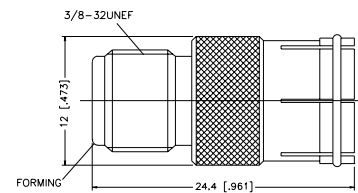

In-Series Adapters

Bulkhead Adapter - Jack-to-Jack

P.N.	Cable Group	Plt.	Ins.	Imp.	Crimp Tool
F900Z-NPPT	N/A	Nickel	P.P.	75	N/A

Straight Adapter - Plug-to-Plug

P.N.	Cable Group	Plt.	Ins.	Imp.	Crimp Tool
OS-7234-NDN	N/A	Nickel	Delrin	75	N/A

Straight Adapter - Jack-to-Push-On Plug

P.N.	Cable Group	Plt.	Ins.	Imp.	Crimp Tool
OS-7236-NPPN	N/A	Nickel	P.P.	75	N/A

Right Angle Adapter - Plug-to-Jack

P.N.	Cable Group	Plt.	Ins.	Imp.	Crimp Tool
F5072A2-NPPT-75	N/A	Nickel	P.P.	75	N/A