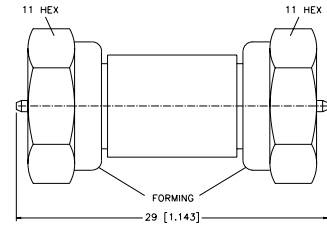

In-Series Adapters

Bulkhead Adapter - Jack-to-Jack

P.N.	Cable Group	Plt.	Ins.	Imp.	Crimp Tool
F900Z-NPPT	N/A	Nickel	P.P.	75	N/A

Straight Adapter - Plug-to-Plug

P.N.	Cable Group	Plt.	Ins.	Imp.	Crimp Tool
OS-7234-NDN	N/A	Nickel	Delrin	75	N/A

Straight Adapter - Jack-to-Push-On Plug

P.N.	Cable Group	Plt.	Ins.	Imp.	Crimp Tool
OS-7236-NPPN	N/A	Nickel	P.P.	75	N/A

Right Angle Adapter - Plug-to-Jack

P.N.	Cable Group	Plt.	Ins.	Imp.	Crimp Tool
F5072A2-NPPT-75	N/A	Nickel	P.P.	75	N/A