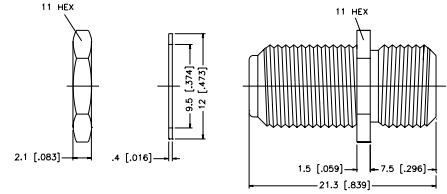

In-Series Adapters

Bulkhead Adapter - Jack-to-Jack

P.N.	Cable Group	Plt.	Ins.	Imp.	Crimp Tool
F900Z-NPPT	N/A	Nickel	P.P.	75	N/A

Straight Adapter - Plug-to-Plug

P.N.	Cable Group	Plt.	Ins.	Imp.	Crimp Tool
OS-7234-NDN	N/A	Nickel	Delrin	75	N/A

Straight Adapter - Jack-to-Push-On Plug

P.N.	Cable Group	Plt.	Ins.	Imp.	Crimp Tool
OS-7236-NPPN	N/A	Nickel	P.P.	75	N/A

Right Angle Adapter - Plug-to-Jack

P.N.	Cable Group	Plt.	Ins.	Imp.	Crimp Tool
F5072A2-NPPT-75	N/A	Nickel	P.P.	75	N/A