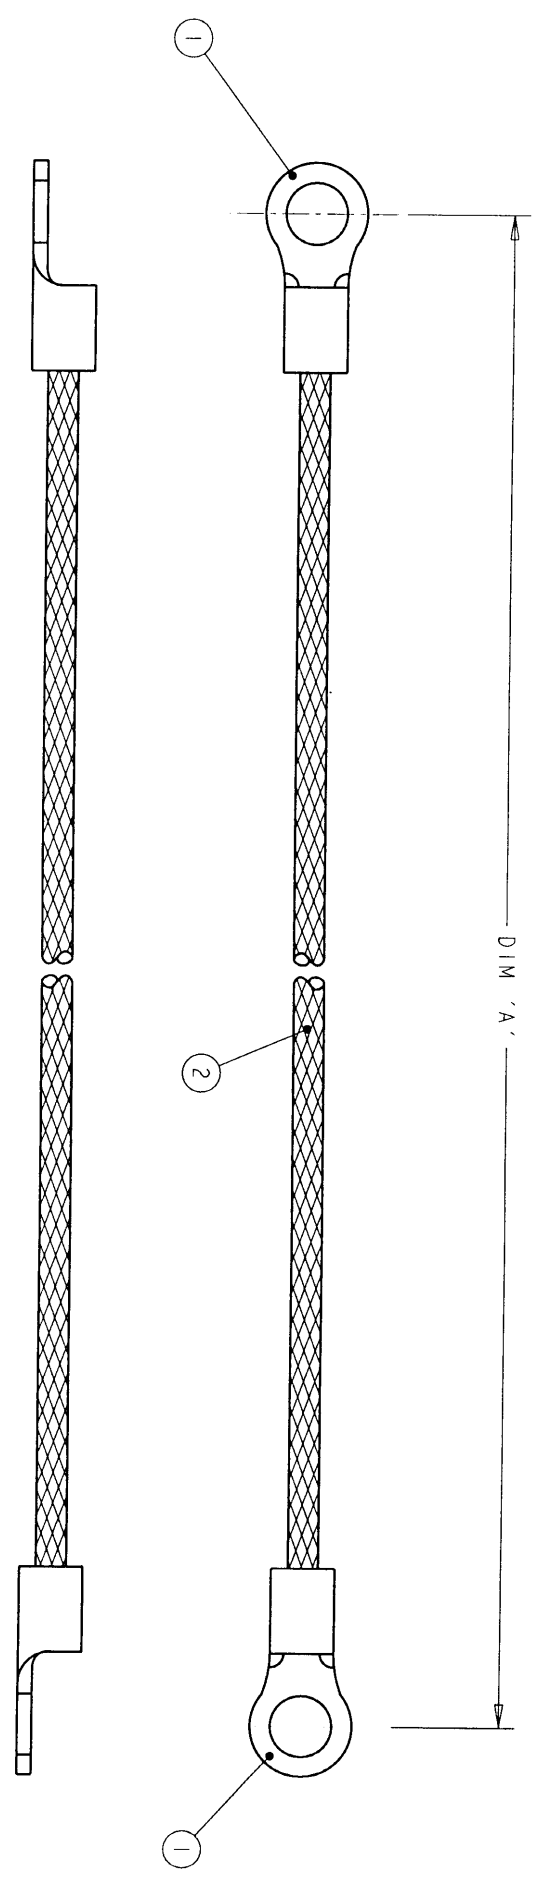

ITEM NO	PART NUMBER	DESCRIPTION	QTY / ASSY
1	32186-0	TERMINAL RING TONGUE / 16-14 AWG	2
2	1337713-2	METTEX BRAIDED CABLE - 1.13mm <sup>2</sup>	A/R

REVOLUTIONS		DATE	DWN	APVD
P	TR	DESCRIPTION		
1		FIRST ISSUE	02JAN01	RC JJ

200 ±5	1337667-3
150 ±5	1337667-2
100 ±5	1337667-1
DIM 'A'	TYCO PART NUMBER

THIS DRAWING IS UNPUBLISHED. RELEASED FOR PUBLICATION. 20  
 COPYRIGHT 20 BY TYCO ELECTRONICS CORPORATION. ALL RIGHTS RESERVED.

DESCRIPTION: FIRST ISSUE

SCALE: NTS

RESTRICTED TO:

353 2872 / 2884 / 2896