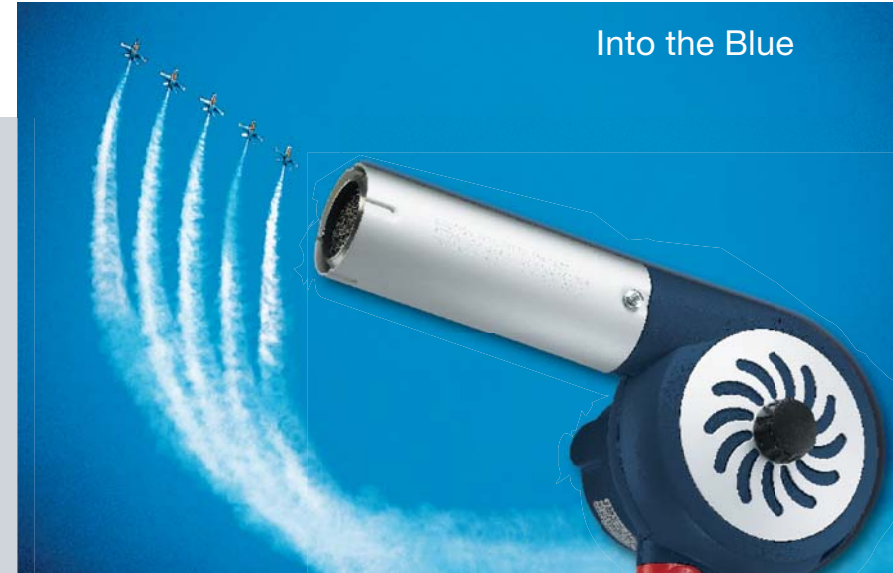

STEINEL®

STEINEL®

Into the Blue

STEINEL · 9051 Lyndale Avenue South · Bloomington · MN 55420
Telephone 800-852-4343 · Fax 952-888-5132 · www.steinell.net · sales@steinell.net

HB 1750

Professional Heat Blower Series

The HB 1750 is the most ergonomically advanced high output blower in its class.

21st Century technology enables STEINEL to achieve maximum airflow from a lightweight, ultra quiet tool. Superior design, materials and workmanship ensure the quality and reliability the STEINEL name guarantees.

For world-class performance...Come Into the Blue.

Introducing STEINEL Heat Blowers