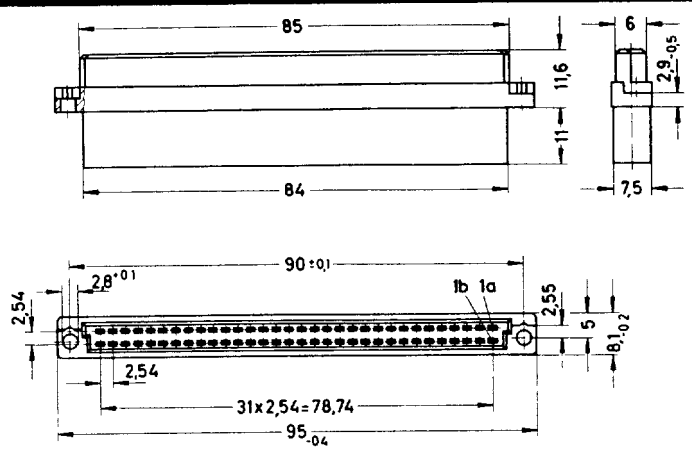

064 3214
316-337
3169.

Number of contacts
max. 64

Female connectors

Female connector
for crimp contacts
Order contacts
separately

09 02 064 3214

Contact arrangement View from termination side

Shell housing 09 02 064 0501 / 09 02 064 0502 page 94

Female crimp
contacts

Bandoliered contacts
(approx 5000 pieces)

Individual contacts

09 02 000 6484

09 02 000 6474

09 02 000 6424

09 02 000 8484

09 02 000 8474

please
check change-over
to performance
level
1 or 2

09 02 000 6434

Wire gauge (mm²)
0.14-0.5

Insulation Ø
0.7-1.5

3.5 + 0.5 mm of insulation is stripped
from the wires to be crimped
Crimping tools page 90