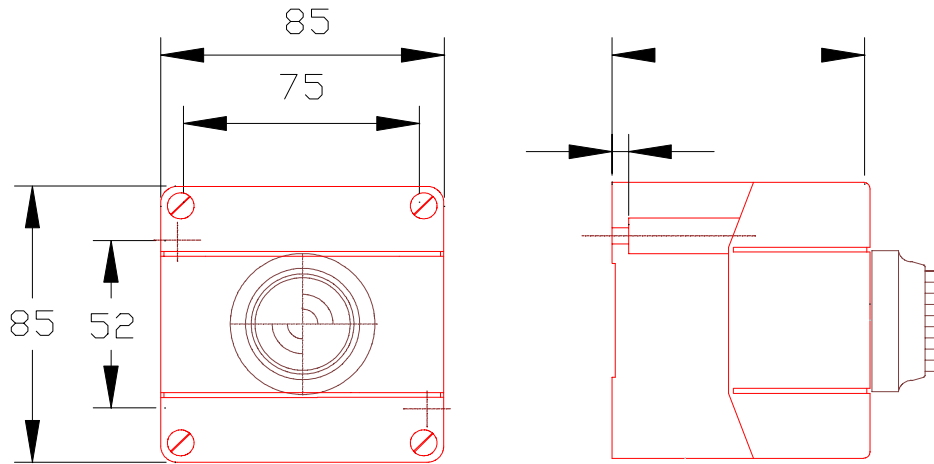

PROTECTION : EEExde IIC T6	DESCRIPTION : SIZE 1 CONTROL STATION 240V AC LAMP	ORDER CODE : GHG4118151R0005 Farnell 7193397
---	--	---

TYPE	RATED CURRENT AMPS	RATED VOLTAGE	TERMINAL CAPACITY MM SQ	CABLE ENTRY	WEIGHT KG
LAMP 0.6 WATT		240V	2 X 2.5	1 X M20 BOTTOM	0.35

GENERAL DESCRIPTION : 240V AC WITH RED LENS	1 WAY LAMP UNIT
ENCLOSURE MATERIAL :	EN POLYAMIDE
INGRESS PROTECTION :	IP67 TO IEC529
AMBIENT TEMPERATURE :	-20 TO +40 CELSIUS
APPROVALS :	EN50014/18/19
PTB CERTIFICATE :	00 ATEX 3117