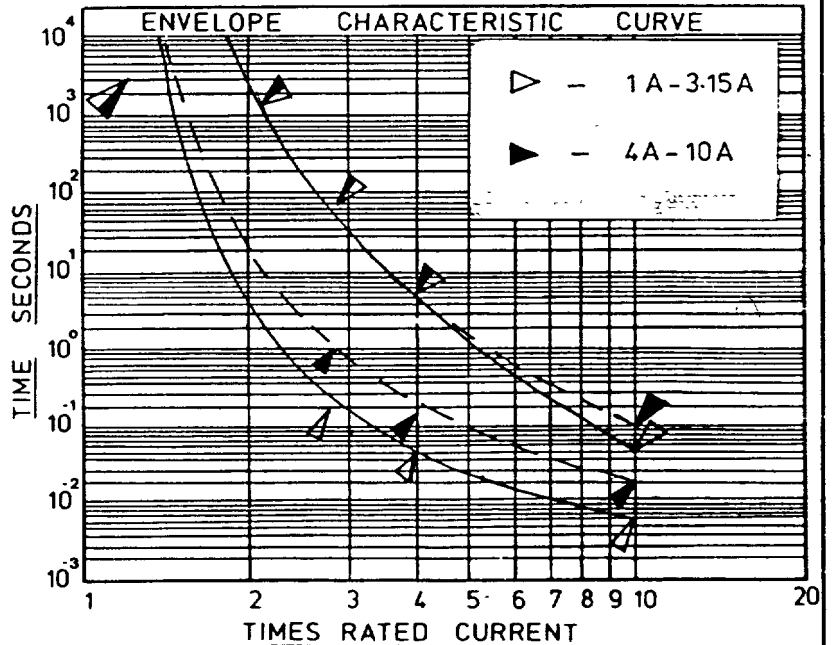

All goods are sold and services and advice rendered in connection therewith subject only to the Company's Standard Conditions of Sale

1	4151	3.4.84
ISS	REVISION	DATE

BUSSMANN

COOPER (UK) LIMITED Beswick, Frome, Somerset, BA11 1PP, England