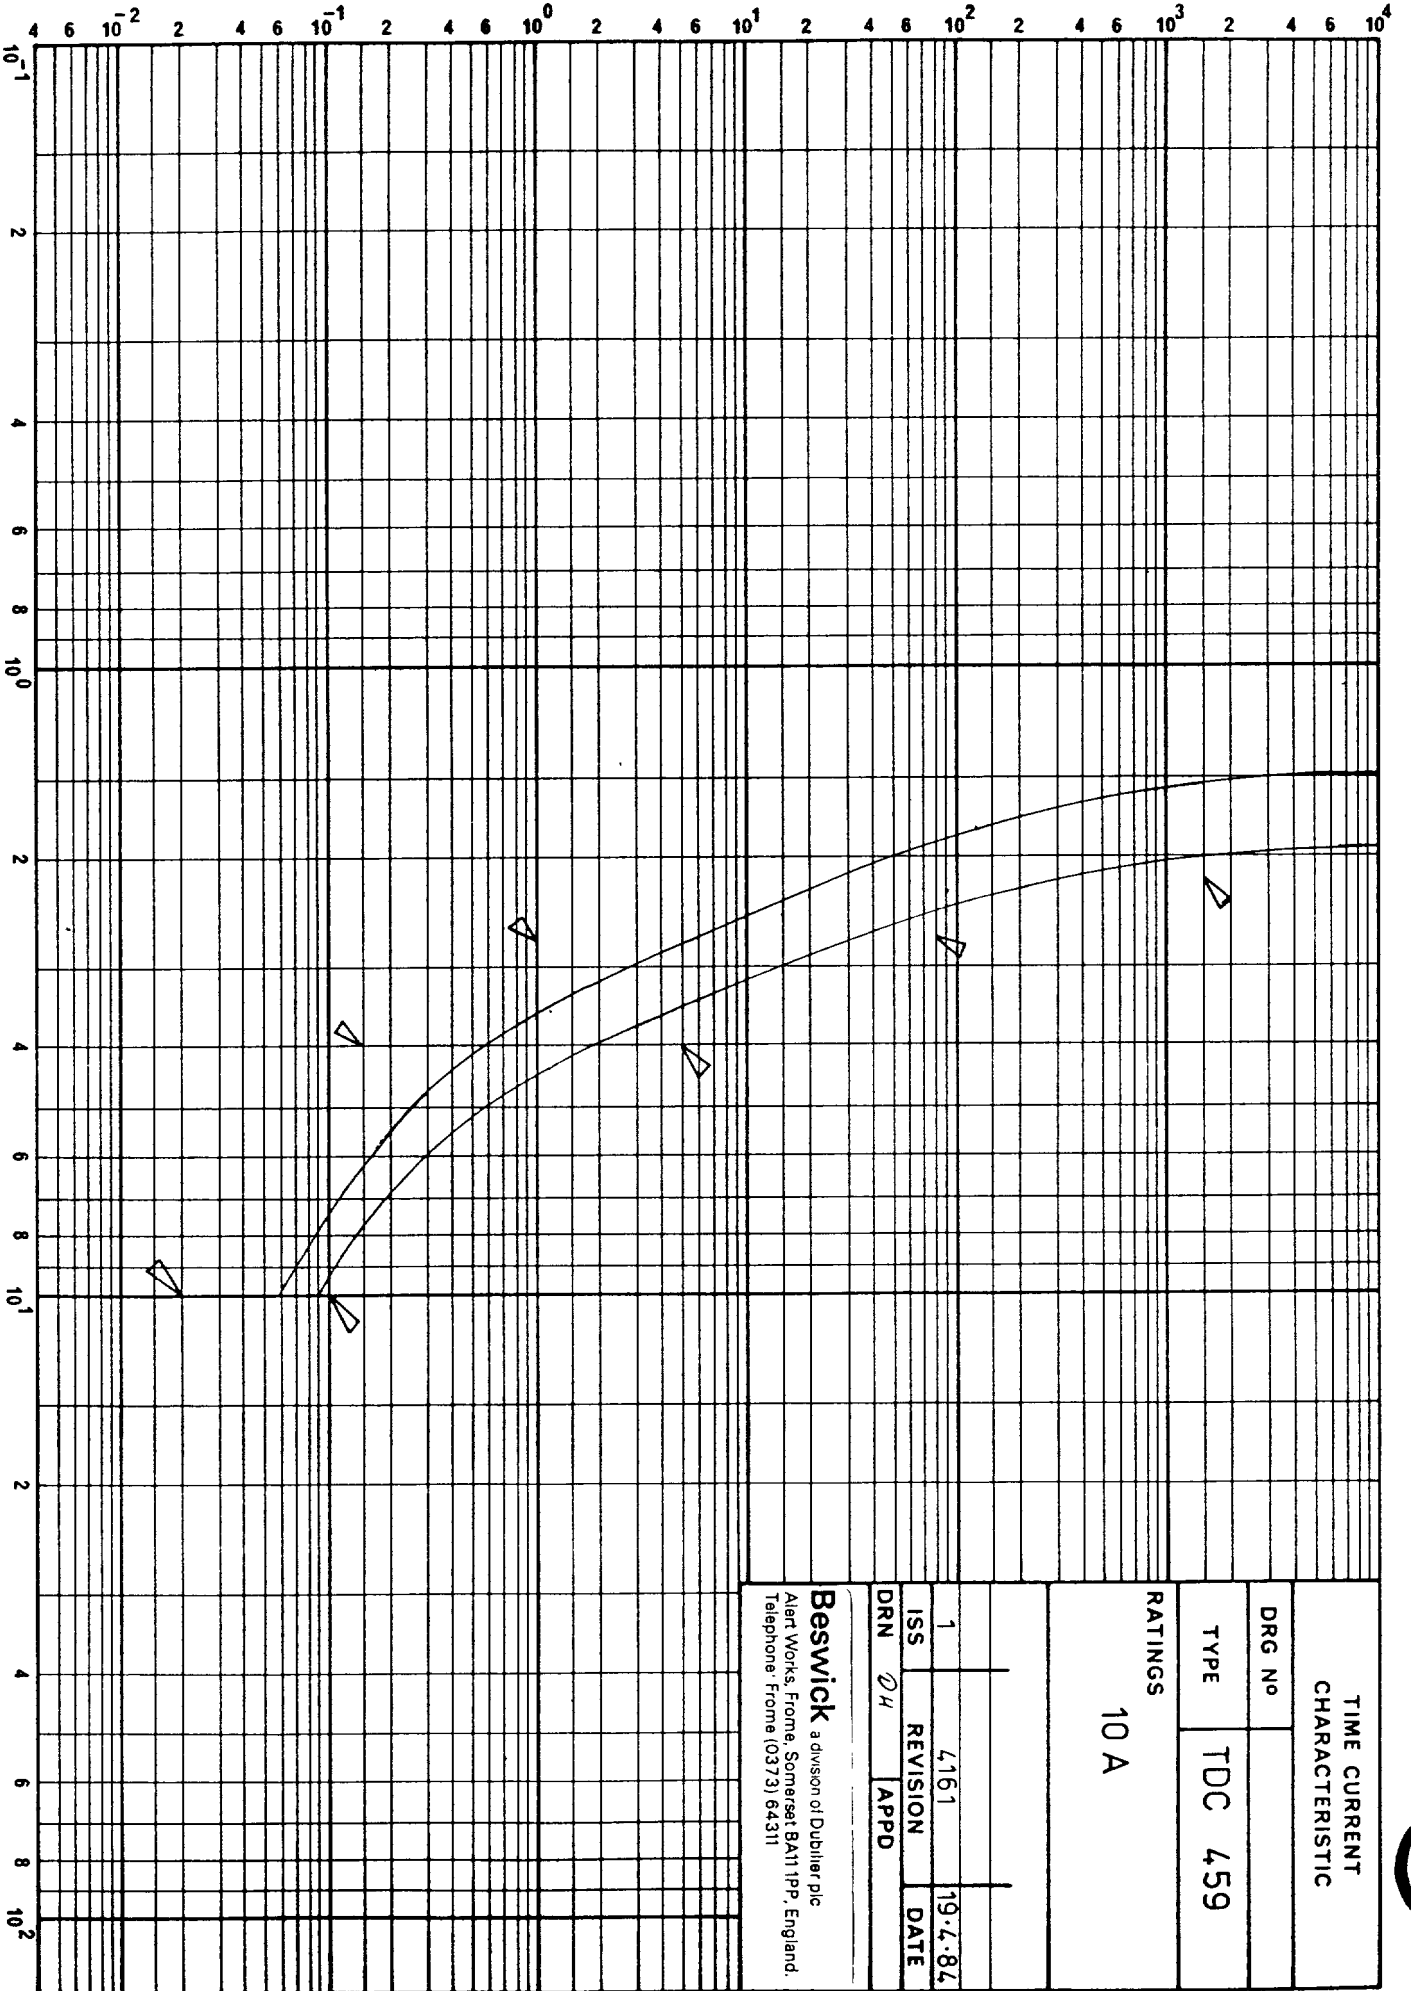

TIME - SECONDS

TIME CURRENT CHARACTERISTIC

DRG No

TDC 459

RATINGS

10 A

ISS	1	REVISION	4161	DATE	19.4.84
DRN	24	APPD			

Beswick a division of Dублин plc
Alert Works, Frome, Somerset BA11 1PP, England.
Telephone: Frome (0373) 64311

DISTRIBUTION V

TIMES RATED CURRENT

29