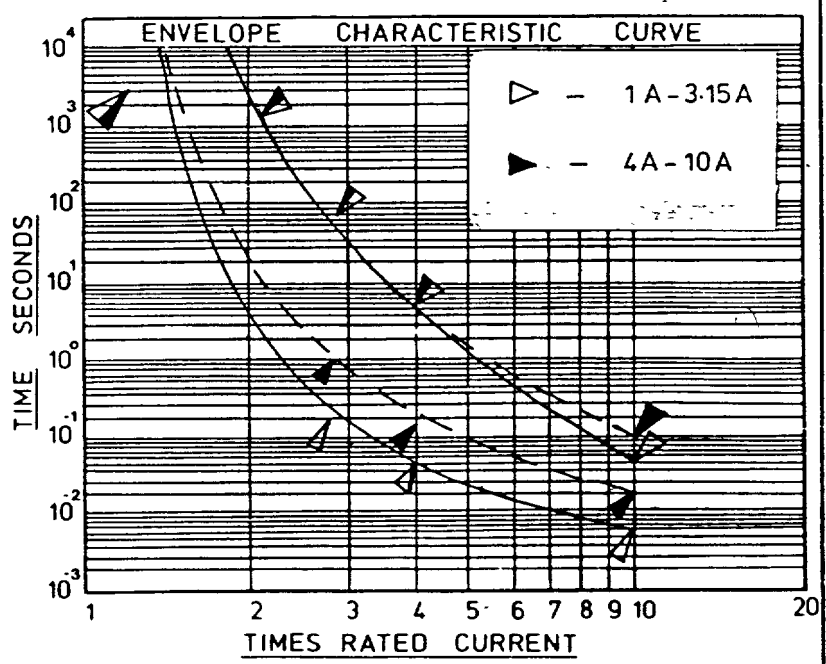

All goods are sold and services and advice rendered in connection therewith subject only to the Company's Standard Conditions of Sale

1	4151	3.4.84
ISS	REVISION	DATE

COOPER (UK) LIMITED Beswick, Frome, Somerset, BA11 1PP, England