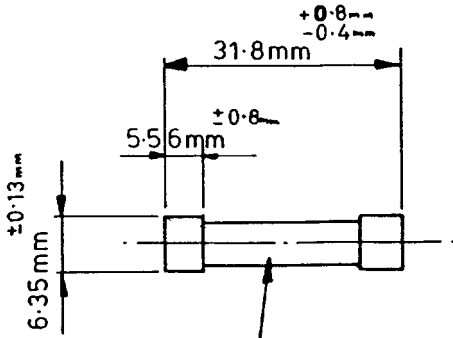

151-557

HIGH BREAKING CAPACITY
CERAMIC CARTRIDGE SILVERED CAPS

TIME - LAG

Beswick Type Ref
T TDC 459

DISTRIBUTIC A

SPECIFICATION

MARKING
BARREL PRINT.
ALERT.
T RATED CURRENT.
RATED VOLTAGE

RATED CURRENT	MAX mV DROP @ In		RATED VOLTAGE	
	In		AC	
1A	350		250	
1.25A	300		250	
1.6A	250		250	
2A	250		250	
2.5A	200		250	
3.15A	180		250	
4A	160		250	
5A	150		250	
6.3A	140		250	
8A	120		250	
10A	110		250	

PERFORMANCE

CURRENT		2.1 In		2.75 In		4 In		10 In	
		MIN	MAX	MIN	MAX	MIN	MAX	MIN	MAX
TOTAL OPERATING TIME	1A - 3.15 A	-	30 Mins	200mS	80 S	50mS	5 S	6mS	55mS
	4A - 10A	-	30 Mins	1 S	80 S	150mS	5 S	20mS	100mS