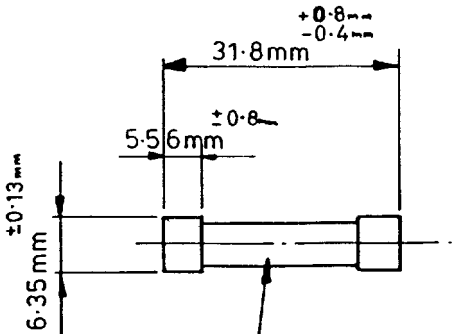

HIGH BREAKING CAPACITY
CERAMIC CARTRIDGE SILVERED CAPS

TIME - LAG

Beswick Type Ref
TDC 459

SPECIFICATION

MARKING
BARREL PRINT.
ALERT.
T RATED CURRENT.
RATED VOLTAGE

RATED CURRENT	MAX mV DROP @ In	RATED VOLTAGE	
		AC	
1A	350	250	
1.25A	300	250	
1.6A	250	250	
2A	250	250	
2.5A	200	250	
3.15A	180	250	
4A	160	250	
5A	150	250	
6.3A	140	250	
8A	120	250	
10A	110	250	

PERFORMANCE

CURRENT		2.1In		2.75 In		4 In		10 In	
		MIN	MAX	MIN	MAX	MIN	MAX	MIN	MAX
TOTAL	1A - 3.15 A	-	30Mins	200mS	80 S	50mS	5S	6mS	55mS
OPERATING TIME	4A - 10A	-	30Mins	1S	80 S	150mS	5 S	20mS	100mS

BREAKING CAPACITY
1500 A. 250V. P.f. 0.7-0.8

ENDURANCE
1h @ 1.05 In FOLLOWED
BY 15Mins OFF REPEATED
100 TIMES THEN 1h @
1.2 In.