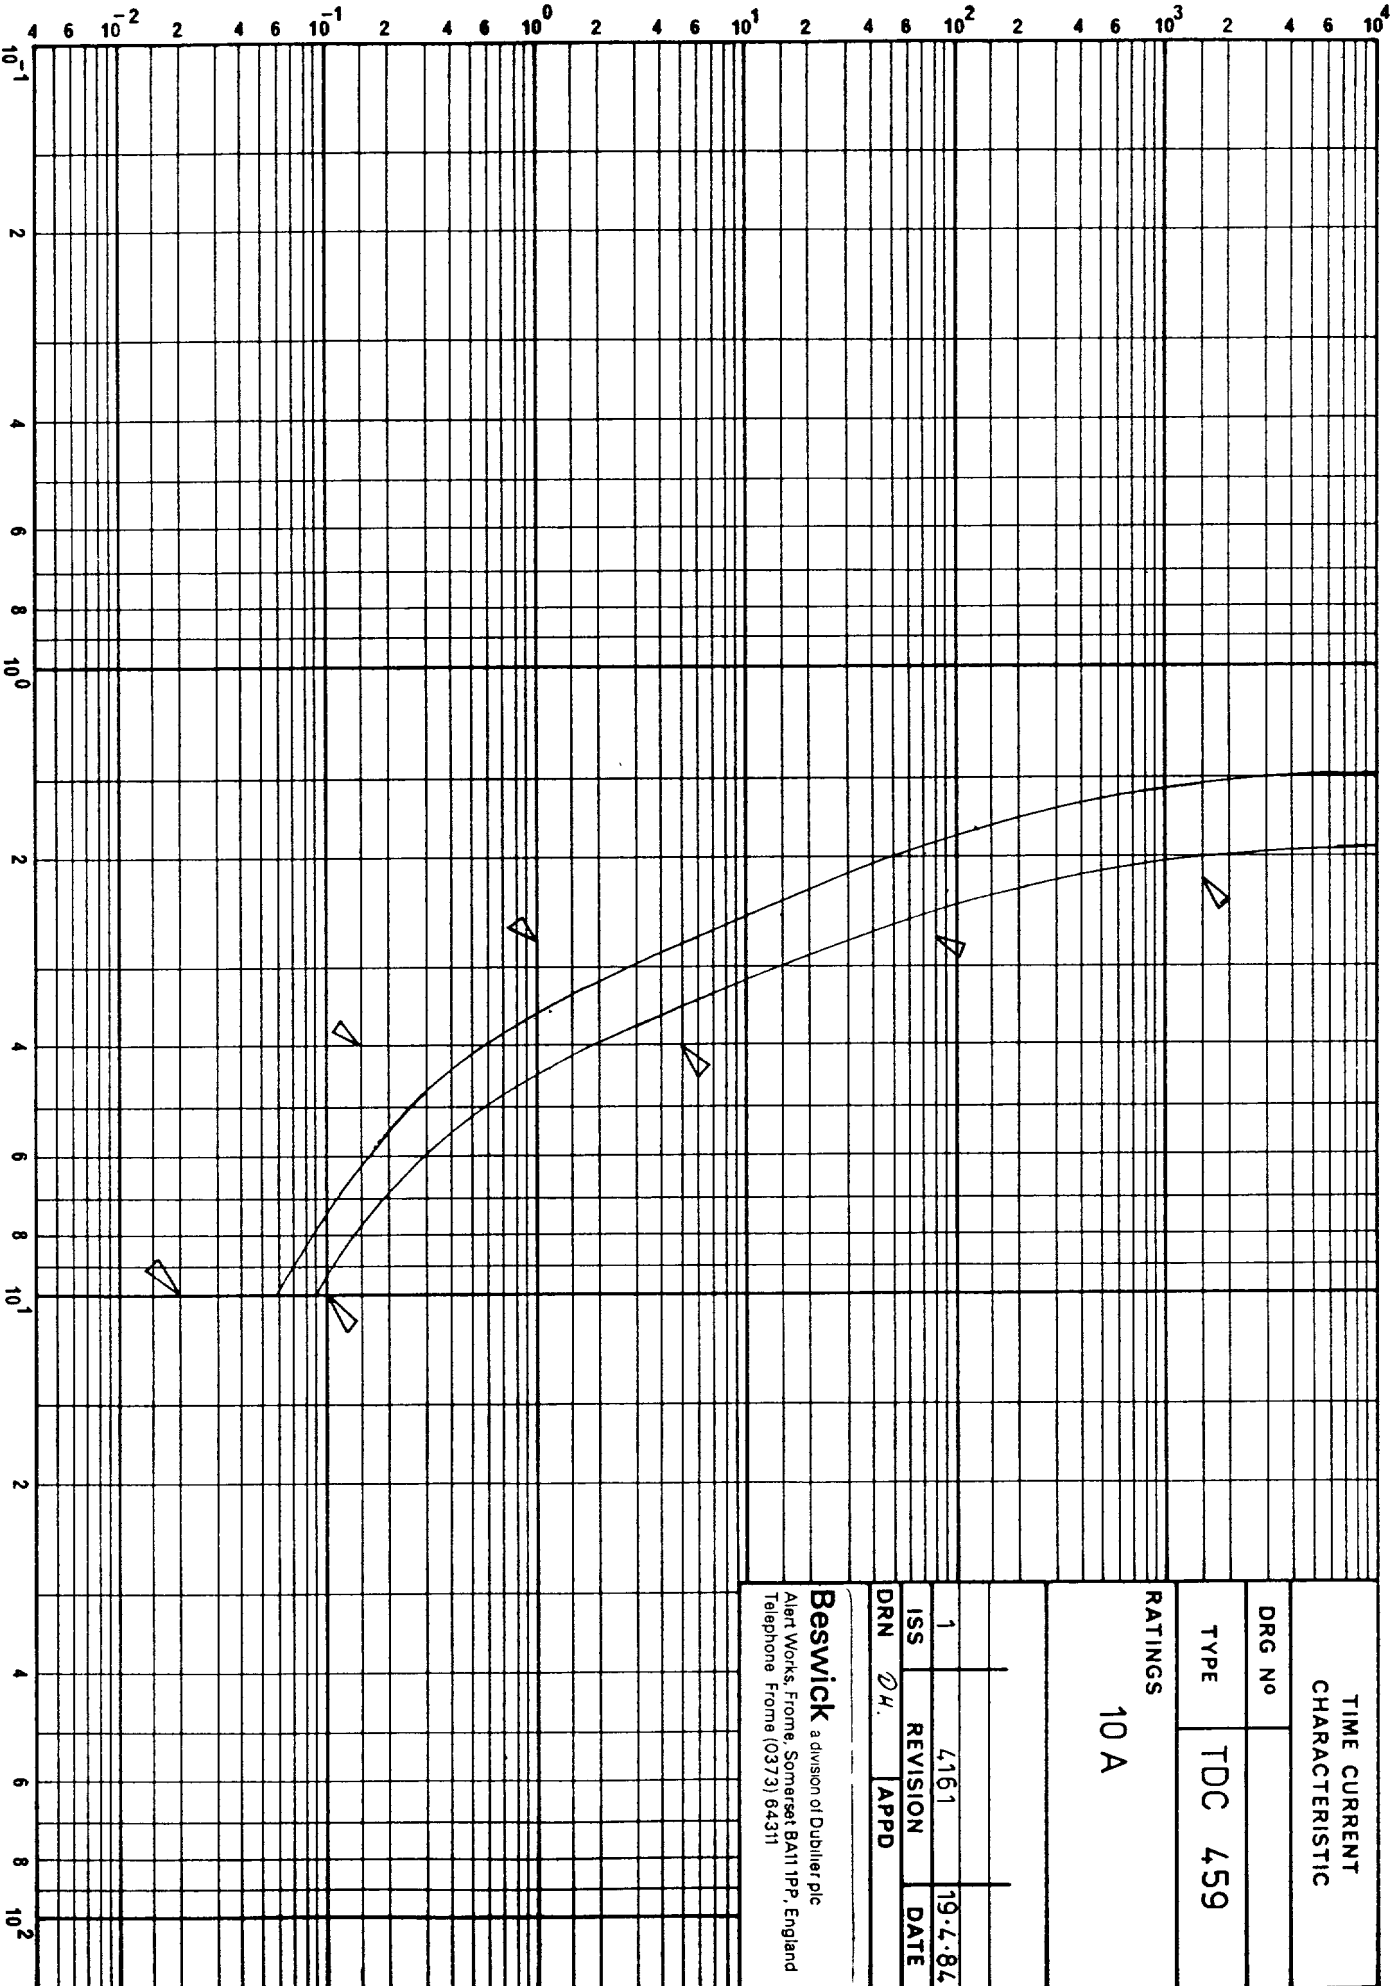

TIME - SECONDS

TIMES RATED CURRENT

TIME CURRENT CHARACTERISTIC

DRG No

TDC 459

RATINGS

10 A

ISS	1	REVISION	4161	DATE	19.7.84.
DRN	Q.H.	APPD			

Beswick a division of Dubilier plc
Alert Works, Frome, Somerset BA11 1PP, England
Telephone Frome (0373) 64311

DISTRIBUTION V