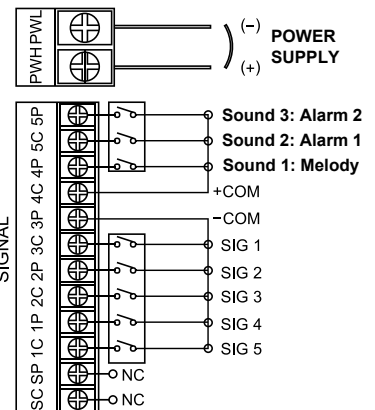

Specifications

Model		MSGGS
Bulb Type		Incandescent
Power Supply		12VDC, 24VDC, 110VAC, 220VAC
Current Draw & Wattage	12VDC	2.08A, 25W
	24VDC	1.04A, 25W
	110VAC	2.08A, 25W
	220VAC	2.08A, 25W
Rotation Rate		150 times/minute

Dimensions

unit: mm

Order Information

MSGGS - 012 - 5 - RYGB C

Lens Colors (top to bottom)	
R	Red
Y	Yellow
G	Green
B	Blue
C	Clear

Number of Stacks	
1	1 Light
2	2 Lights
3	3 Lights
4	4 Lights
5	5 Lights

Power Supply	
012	DC 12V
024	DC 24V
110	AC 110V
220	AC 220V

Wiring Diagram

Terminal Connections

Optional Orders

Replacement Parts

Part	Part Number	Specifications
Bulb	MAB-T15-D-012-25	12V DC, 25 Watt
	MAB-T15-D-024-25	24V DC, 25 Watt
	MAB-T15-D-130-25	110V AC, 25 Watt
	MAB-T15-D-240-25	220V AC, 25 Watt
Lens	LENS-MSGGS-(□)	Lens