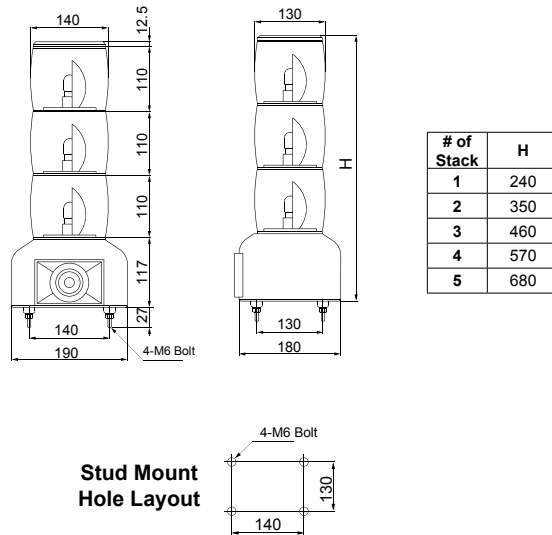

Dimensions

unit: mm

Order Information

MSGGS - 012 - 5 - RYGB C

Lens Colors (top to bottom)	
R	Red
Y	Yellow
G	Green
B	Blue
C	Clear

Number of Stacks	
1	1 Light
2	2 Lights
3	3 Lights
4	4 Lights
5	5 Lights

Power Supply	
012	DC 12V
024	DC 24V
110	AC 110V
220	AC 220V