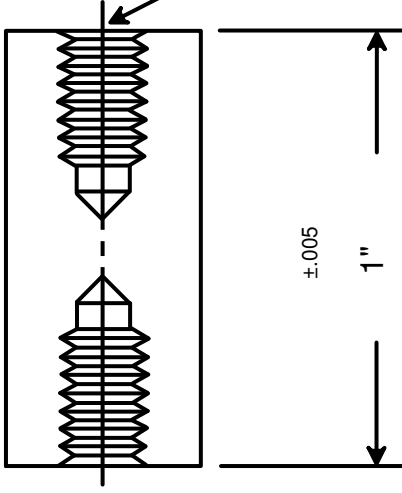

4-40 X 1/4 DEEP TYP.

RAF ELECTRONIC HARDWARE
 95 SILVERMINE RD. SEYMOUR, CT. 06483
 TEL: { 203 } 888-2133
 FAX: { 203 } 888-9860
 WEB: <http://www.rafhdwe.com>

a Division of **MW Industries, Inc.**

DRAWING NOT TO SCALE

DRAWN BY:	GARY HUPPRICH	DATE	09/22/09
CHECKED BY:		DATE	
MATERIAL	STAINLESS STEEL		
FINISH			

TOLERANCES { EXCEPT AS NOTED }
FRACTION ±.005
DECIMAL ±.005

TITLE

HEX FEMALE STANDOFF

PART NO.

2112-440-SS