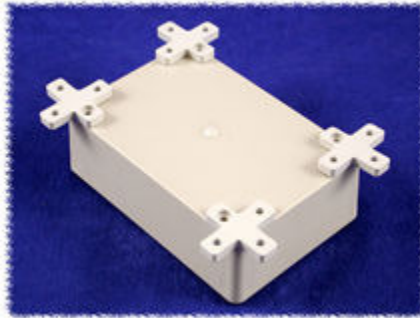

## Wall Mounting Feet (Polycarbonate):

**MF0040**

Includes mounting hardware  
and wall anchors

Attached to a  
polycarbonate RP series  
enclosure

Part No.	Use With Enclosure Part Numbers
<b>MF0040</b>	Smaller Enclosures - RP1020- RP1280