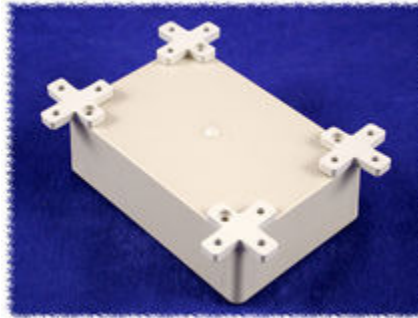

Wall Mounting Feet (ABS Plastic):

MF0045

Includes mounting hardware
and wall anchors

Attached to ABS plastic
RP series enclosure

MF0055

Includes mounting hardware
and wall anchors

Attached to ABS plastic
RP series enclosure

Part No.	Use With Enclosure Part Numbers
MF0045	Smaller Enclosures - RP1025- RP1285 or RP1025C-RP1285C
MF0055	Larger Enclosures - RP1455- RP1456 or RP1455C-RP1465C