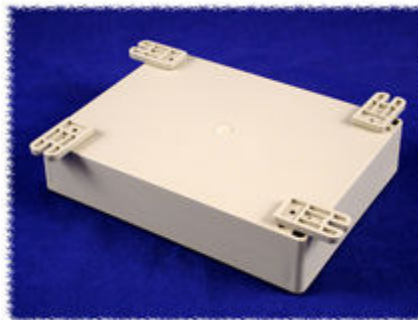

Wall Mounting Feet (ABS Plastic):

MF0045

Includes mounting hardware
and wall anchors

Attached to ABS plastic
RP series enclosure

MF0055

Includes mounting hardware
and wall anchors

Attached to ABS plastic
RP series enclosure

Part No.	Use With Enclosure Part Numbers
MF0045	Smaller Enclosures - RP1025- RP1285 or RP1025C-RP1285C
MF0055	Larger Enclosures - RP1455- RP1456 or RP1455C-RP1465C