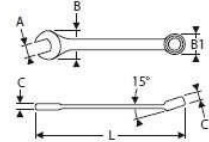

COMBINATION WRENCHES - METRIC

- ISO 691 - ISO 1711-1 - ISO 3318 - ISO 7738 - DIN 3113
- 12-point OGV® ring angled at 15°.
- Open end angled at 15° from handle axis.
- OGV® profile maximizing the contact surface with the nut for a longer lifetime.
- Forged in Chrome Vanadium steel.
- High chrome finish.