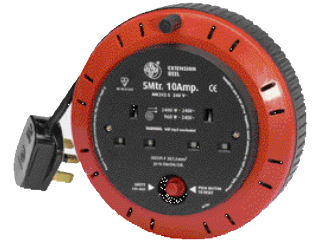

Product Code	Current Rating	No. sockets	Insulated Cable (3 core)	Product Colour	Packaging Style	Pack Qty	Min Order	Barcode
5 METRE 2 SOCKET REELS WITH CUT-OUT								
820083	5A	2	PVC 0.75mm²	White	Merchandiser	6	6	5759779019694
820084	10A	2	PVC 1.0mm²	Red/Black	Merchandiser	6	6	5759779019809

820084

5 METRE 4 SOCKET REELS WITH CUT-OUT								
706703	5A	4	PVC 0.75mm²	White	Caddy	8	1	5759779019120
706717	13A	4	PVC 1.25mm²	Red/Black	Caddy	6	1	5759779019168