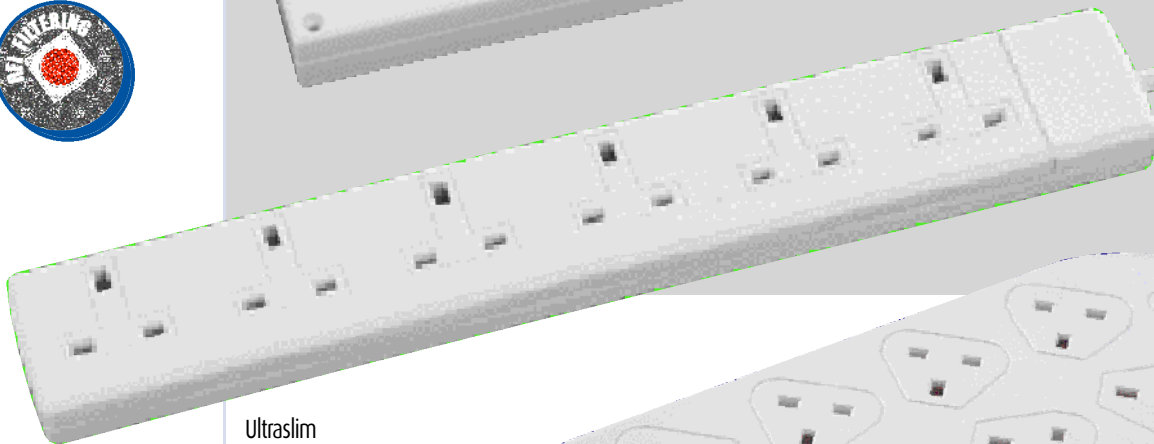

Ultra-slim