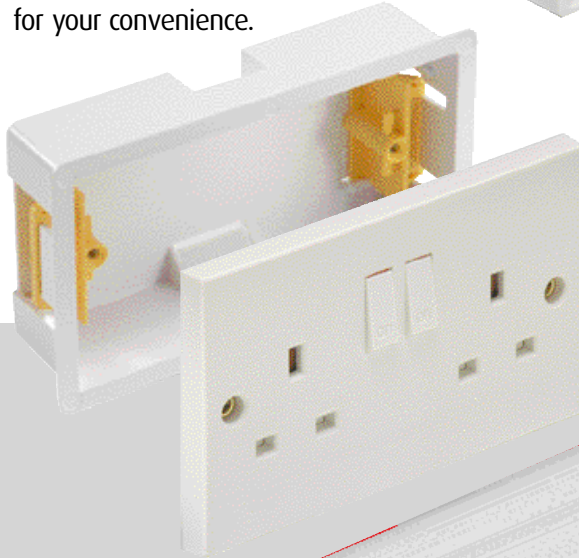

JOJO wiring accessories are designed and manufactured to exceed U.K. and European standards.

They are supplied with easy to follow instructions in distinctive JOJO hanging presentation packs.

The most popular lines are offered in shelf-ready presentation boxes with each product individually bar coded for your convenience.