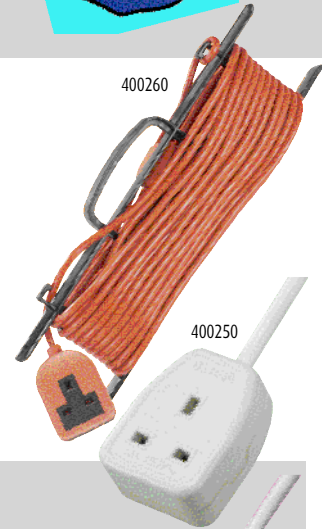

1 SOCKET LEADS

400250	5M	Ultraslim		White	Hanging Bag	Plain	10	1	5015125991053
400255	10M	Ultraslim		White	Hanging Bag	Plain	10	1	5015125991060
400260	15M	H-Frame	Cable Tidy	Orange	Polywrap	Plain	5	1	5015125991077