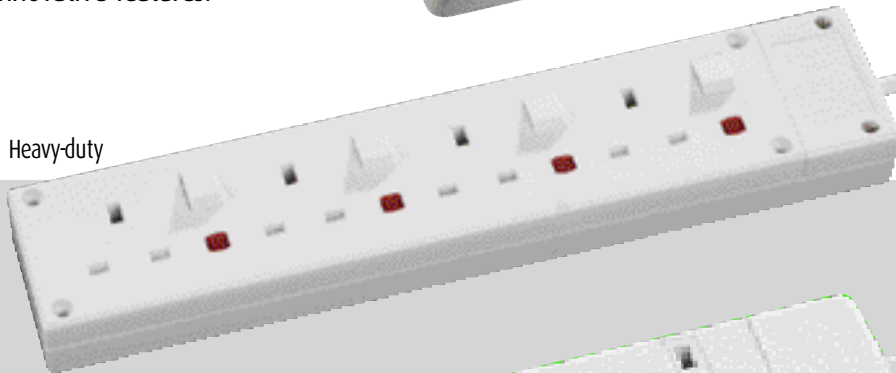

Heavy-duty