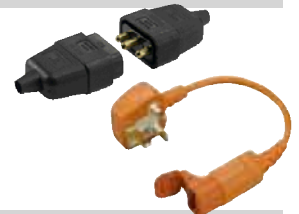

6 SOCKETS - UNWIRED

400465	13A Heavy Duty, Switch, Fuse, & Neon	White	Hanging Pack	1	1	5015125991381
400333	13A Heavy Duty, Individually Switched & Neons	White	Hanging Pack	1	1	5015125992290

8 SOCKETS - UNWIRED

400286	13A Heavy Duty, Switch, Neon & Cut-Out	White	Hanging Pack	1	1	5015125992876
--------	--	-------	--------------	---	---	---------------

10 AMP PLUG & SOCKETS

400079	2 Pin plug & socket	Orange	Hanging Pack	5	1	5702124000793
400080	3 Pin plug & socket	Black	Hanging Pack	5	1	5702124000809

13 AMP PLUG TO 2 PIN CONNECTORS

400024	In-line connector	Orange	Hanging Pack	5	1	5702124000243
400025	Splashproof socket	Orange	Hanging Pack	5	1	5702124000250

PLUG & SOCKET PROTECTOR

917000	'Rugby' socket protector	Red	Hanging Pack	1	1	5015125983270
--------	--------------------------	-----	--------------	---	---	---------------