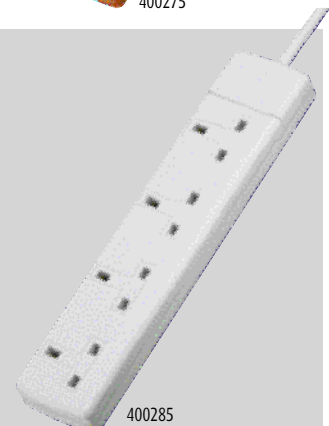

4 SOCKET LEADS

400285	1M	Ultraslim		White	Hanging Bag	Display	30	1	5015125991121
400290	1M	Ultraslim	Twin Pack	White	Hanging Bag	Display	15	1	5015125991138
400295	1M	Ultraslim	Triple Pack	White	Hanging Bag	Display	10	1	5015125991145
400300	1M	Ultraslim	Triple Pack	White	Printed Box	Plain	30	1	5015125991152