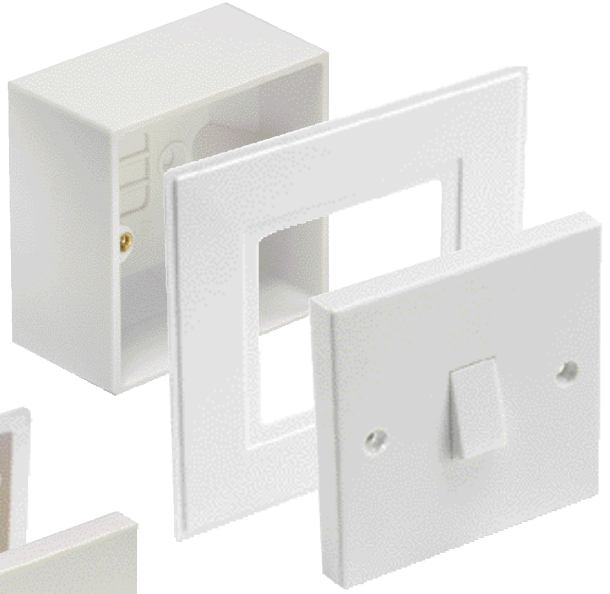

JOJO wiring accessories are designed and manufactured to exceed U.K. and European standards.

They are supplied with easy to follow instructions in distinctive JOJO hanging presentation packs.

The most popular lines are offered in shelf-ready presentation boxes with each product individually bar coded for your convenience.