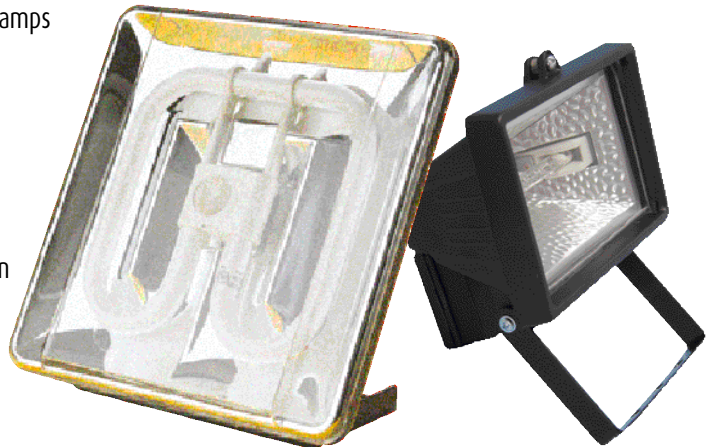

WEATHERPROOF CONNECTION UNIT

400031	IP56 Switched	White	Hanging pack	1	1	5702124000311
--------	---------------	-------	--------------	---	---	---------------

WEATHERPROOF SWITCHES

400032	IP56 1 gang 2 way	White	Hanging pack	1	1	5702124000335
400033	IP56 2 gang 2 way	White	Hanging pack	1	1	5702128206436

WEATHERPROOF PLUG & SOCKET

400234	IP68 Weatherpro of plug & socket	Black	Hanging pack	1	1	5702124002346
--------	----------------------------------	-------	--------------	---	---	---------------

Worklights & Home Security

- Made from knock-pro of materials
- High lumen output, low energy lamps
- Excellent for lighting work areas
- Stand or hang in many positions

HALOGEN LIGHTS

A range of competitive halogen floodlights for permanent installation or mobile lighting.