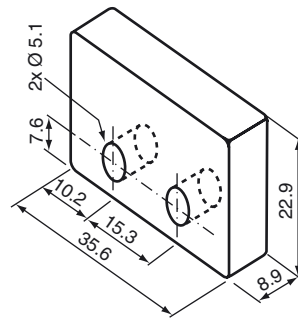

**Model Number**

52FR1

**Features**

- Magnet Actuator

**Dimensions****Technical Data****Nominal ratings**

Indication of the switching state NO

**Ambient conditions**

Ambient temperature -40 ... 125 °C (-40 ... 257 °F)