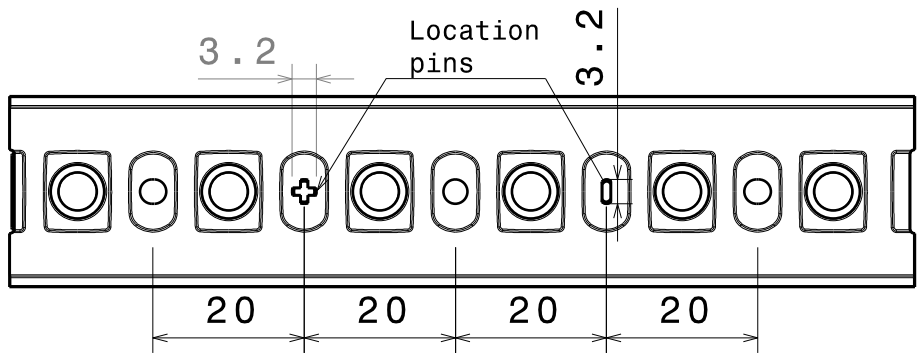

## Strada-Module series

<b>Ordering number</b>	<b>C11918</b>		
<b>Description</b>	<b>C11918_Strada-T-6x1-DNW-RE</b>		
Family	Strada-Module	FWHM	0 degrees
Type	Lens	Efficiency	-
LED	Luxeon-Rebel	cd/lm	-
Color	Transparent	Gerber File	Available
Diameter	119.8 x 25.2 mm		
Height	5.7 mm		
Style	Rectangular		
Optic Material	PMMA		
Holder Material	-		
Fastening	-		
Status	Ready		

D

C

B

A

4

4

Isometric view  
Scale: 1:2

Bottom view

Front view

3

3

Note, Ledil Oy won't provide tape or sealing plates for this product.

Top view

Typical layout  
Scale: 1:2

2

2

A

4

4

Isometric view  
Scale: 1:2

Bottom view

Front view

3

3