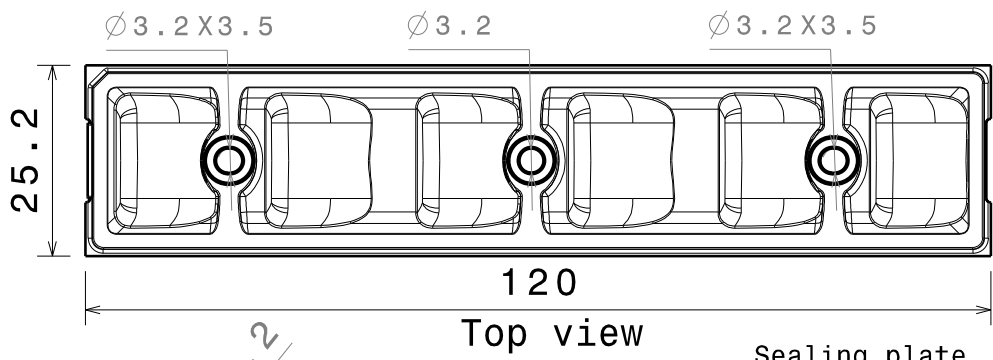

A

4

4

Isometric view  
Scale: 1:2

Bottom view

Front view

3

3

Note, Ledil Oy won't provide tape or sealing plates for this product.

Top view

Typical layout  
Scale: 1:2

2

2

MATERIALS  
Lens: PMMA  
Part no.s:  
C11918\_Strada-T-6x1-DNW-XP  
C11918\_Strada-T-6x1-DNW-XP-G  
C11918\_Strada-T-6x1-DNW-RE  
C11918\_Strada-T-6x1-DNW-RE-ES  
C11918\_Strada-T-6x1-DNW-N119  
C11918\_Strada-T-6x1-DNW-N219  
C11918\_Strada-T-6x1-DNW-OSL