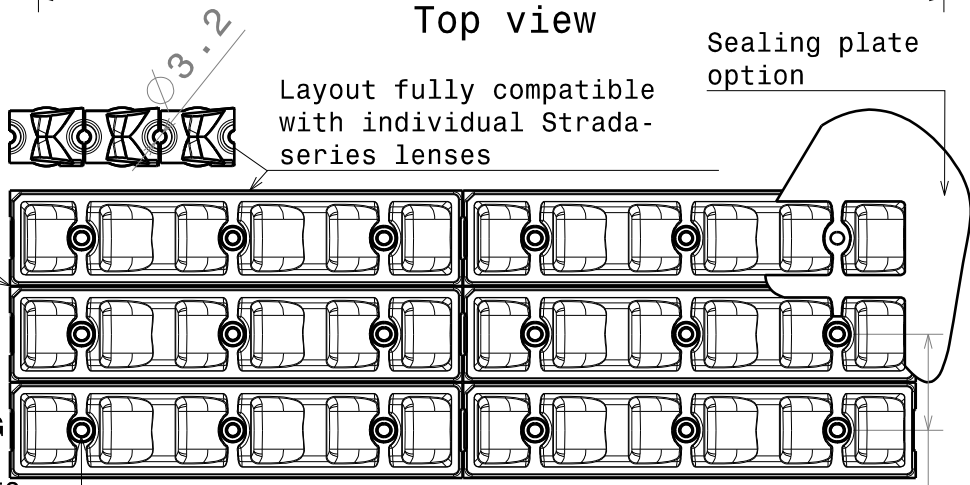

D

C

B

A

4

4

Isometric view  
Scale: 1:2

Bottom view

Front view

3

3

Note, Ledil Oy won't provide tape or sealing plates for this product.

Top view

Typical layout  
Scale: 1:2

2

2

A

4

4

Isometric view  
Scale: 1:2

Bottom view

Front view

3

3