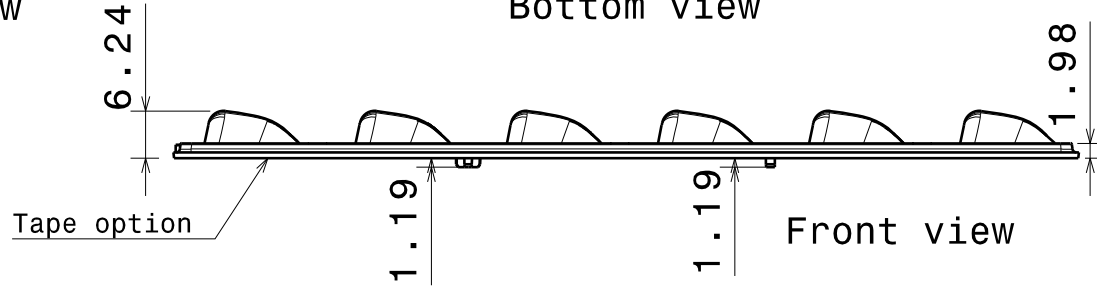

## Strada-Module series

<b>Ordering number</b>	<b>C11918</b>		
<b>Description</b>	<b>C11918_Strada-T-6x1-DNW-RE</b>		
Family	Strada-Module	FWHM	0 degrees
Type	Lens	Efficiency	-
LED	Luxeon-Rebel	cd/lm	-
Color	Transparent	Gerber File	Available
Diameter	119.8 x 25.2 mm		
Height	5.7 mm		
Style	Rectangular		
Optic Material	PMMA		
Holder Material	-		
Fastening	-		
Status	Ready		

D

C

B

A

4

4

Isometric view  
Scale: 1:2

Bottom view

Front view

3

3

Note, Ledil Oy won't provide tape or sealing plates for this product.

Top view

Typical layout  
Scale: 1:2

2

2

A

4

4

Isometric view  
Scale: 1:2

Bottom view

Front view

3

3