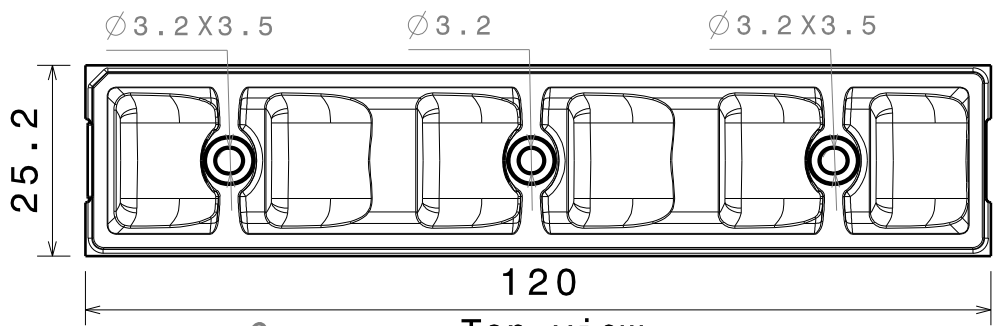

## Strada-Module series

<b>Ordering number</b>	<b>C11918</b>		
<b>Description</b>	<b>C11918_Strada-T-6x1-DNW-RE</b>		
Family	Strada-Module	FWHM	0 degrees
Type	Lens	Efficiency	-
LED	Luxeon-Rebel	cd/lm	-
Color	Transparent	Gerber File	Available
Diameter	119.8 x 25.2 mm		
Height	5.7 mm		
Style	Rectangular		
Optic Material	PMMA		
Holder Material	-		
Fastening	-		
Status	Ready		

D

C

B

A

4

4

Isometric view  
Scale: 1:2

Bottom view

Front view

3

3

Note, Ledil Oy won't provide tape or sealing plates for this product.

Top view

Typical layout  
Scale: 1:2

2

2