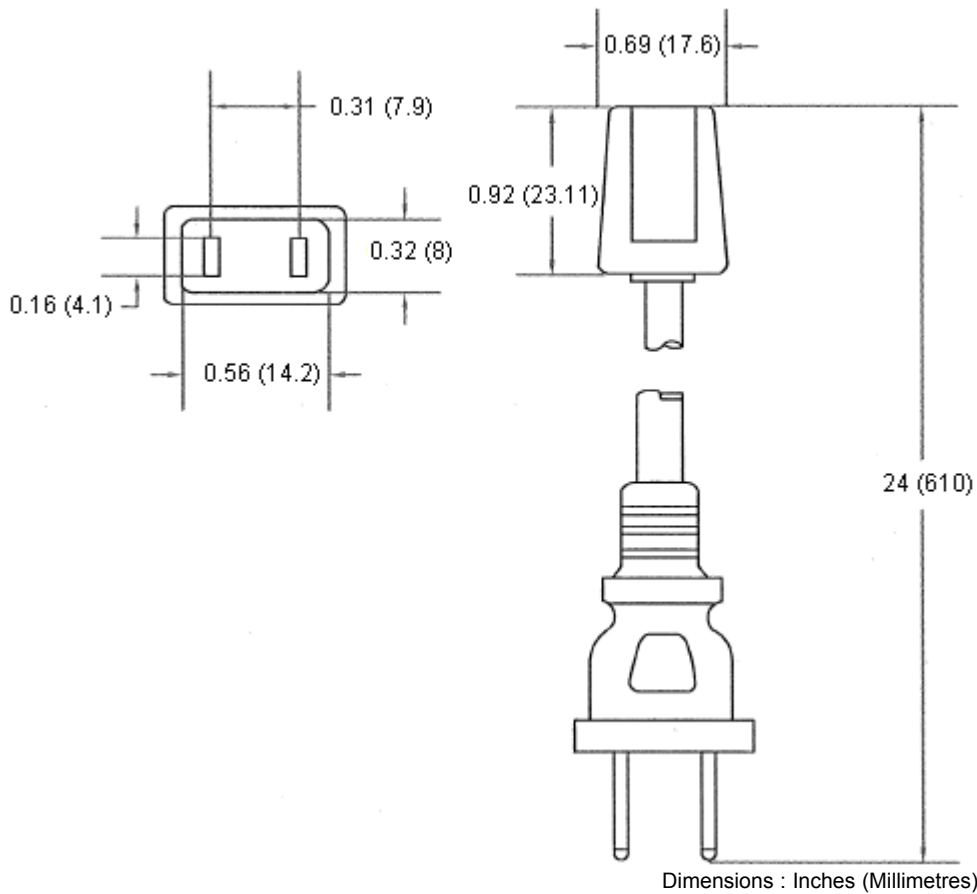

Straight Plug

Specifications:

Wire : SPT1 105°C, 300 volts, black
Plug : NEMA 1-15P
Length : 24 inches (610 mm)

UL File Number

E345335, E348035

Part Number Table

Description	Part Number
Straight Plug	MC32800