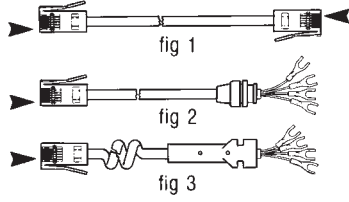

## 4 and 6 Way

▶ Denotes pin 1

- A range of 4 and 6 way cord sets to **BT specification CW1311** in light grey
- Available with a choice of terminations to suit most applications, standard plugs or grommet and tags
- The 146-989 is a standard 4 way extendable hand set cord fitted with a 430A hand set plug, grommet and tags.
- Cord set length 3 metres. Hand set cord 400mm nominal, 1 metre fully extended.

BT Conformities  
Tag Types      207A      Grommet Types      DSL16 & DSL24      206870

Line Chords	BT Type	Order Code	Price Each
4-way plug/plug (fig 1)	4/500	120-2599 ●	
6-way plug/plug (fig 1)	6/500	120-2600 ●	
4-way plug/plug (fig 2)	4/502	120-2602 ●	
6-way plug/plug (fig 2)	6/502	120-2603 ●	
<b>Hand Set Cord</b>			
4-way plug/plug (fig 3)	4/503	146-989	