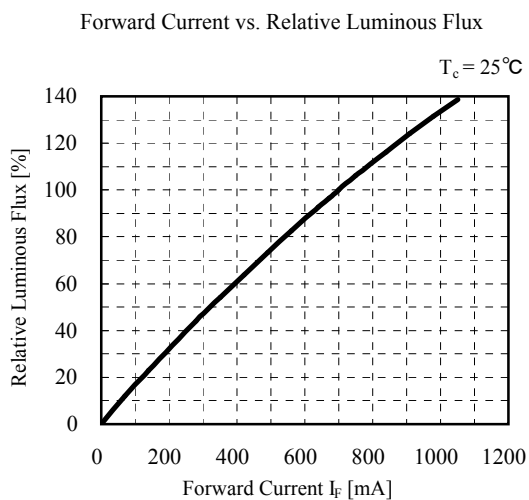

Reference	Model No.	-
	GW5DMC27M04	-

Characteristics diagram (TYP.)

(Note) Characteristics data shown here are for reference purpose only. (Not guaranteed data)

Reference	Model No.	-
	GW5DMC30M04	-

Characteristics diagram (TYP.)