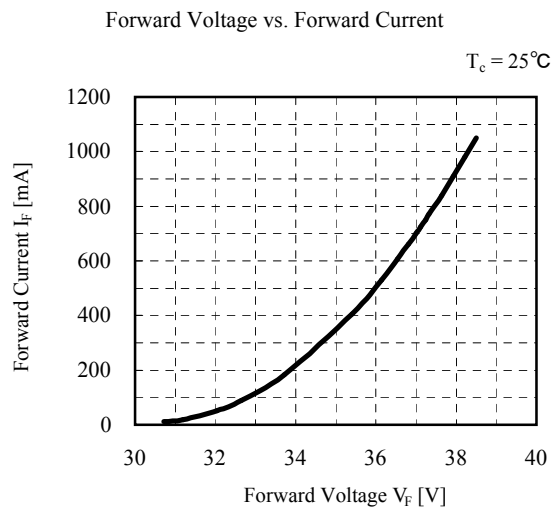

Reference	Model No.	-
	GW5DLC40M04	-

Characteristics diagram (TYP.)

(Note) Characteristics data shown here are for reference purpose only. (Not guaranteed data)

Reference	Model No.	-
	GW5DLC50M04	-

Characteristics diagram (TYP.)