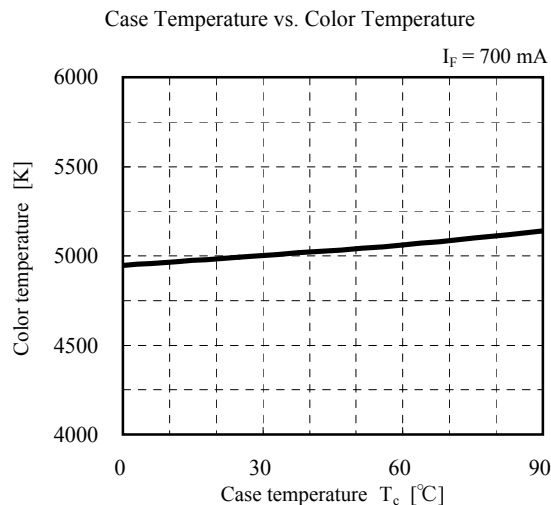

Reference	Model No.	-
	GW5DLC40M04	-

Characteristics diagram (TYP.)

(Note) Characteristics data shown here are for reference purpose only. (Not guaranteed data)

Reference	Model No.	-
	GW5DLC50M04	-

Characteristics diagram (TYP.)