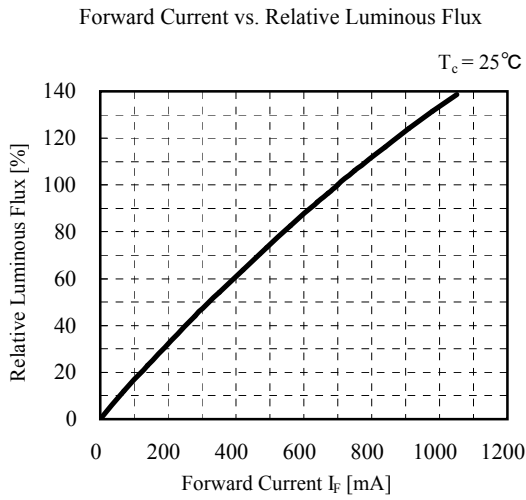

Reference	Model No.	-
	GW5DMC35M04	-

Characteristics diagram (TYP.)

(Note) Characteristics data shown here are for reference purpose only. (Not guaranteed data)