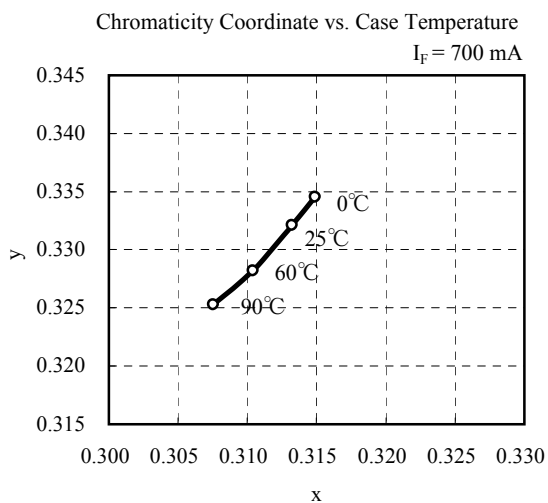

Reference	Model No.	-
	GW5DLC65M04	-

Characteristics diagram (TYP.)

(Note) Characteristics data shown here are for reference purpose only. (Not guaranteed data)