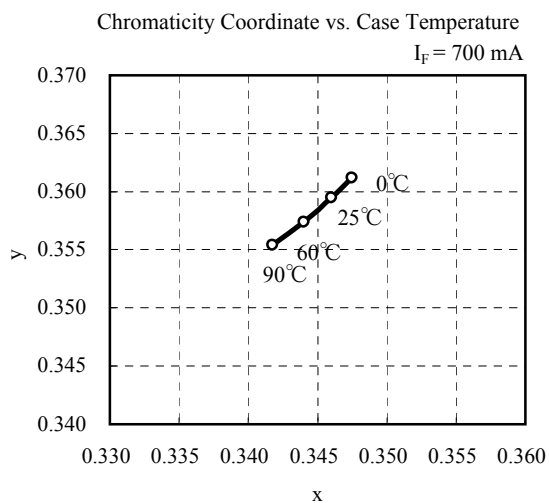

Reference	Model No.	-
	GW5DLC40M04	-

Characteristics diagram (TYP.)

(Note) Characteristics data shown here are for reference purpose only. (Not guaranteed data)

Reference	Model No.	-
	GW5DLC50M04	-

Characteristics diagram (TYP.)