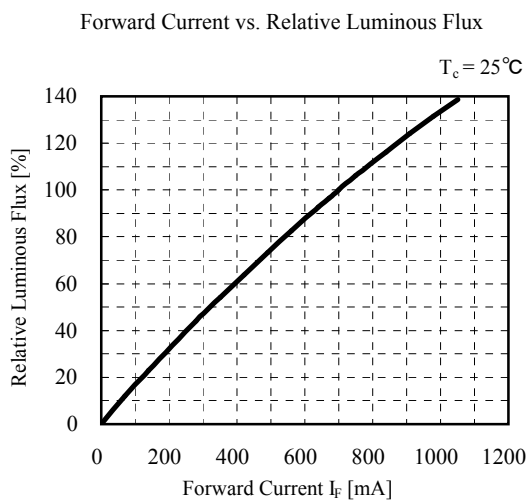

Reference	Model No.	-
	GW5DLC40M04	-

Characteristics diagram (TYP.)

(Note) Characteristics data shown here are for reference purpose only. (Not guaranteed data)

Reference	Model No.	-
	GW5DLC50M04	-

Characteristics diagram (TYP.)