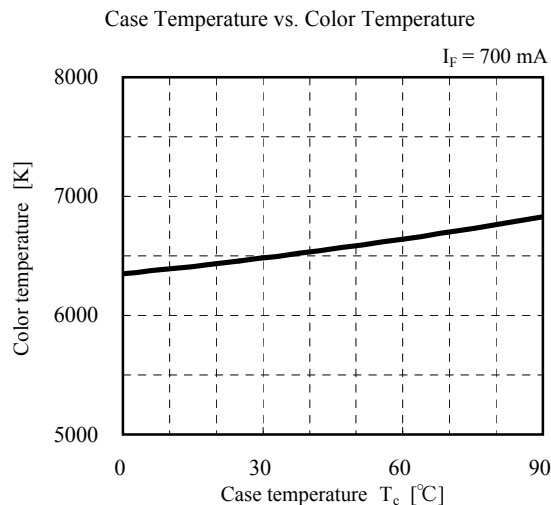

Reference	Model No.	-
	GW5DLC65M04	-

Characteristics diagram (TYP.)

(Note) Characteristics data shown here are for reference purpose only. (Not guaranteed data)