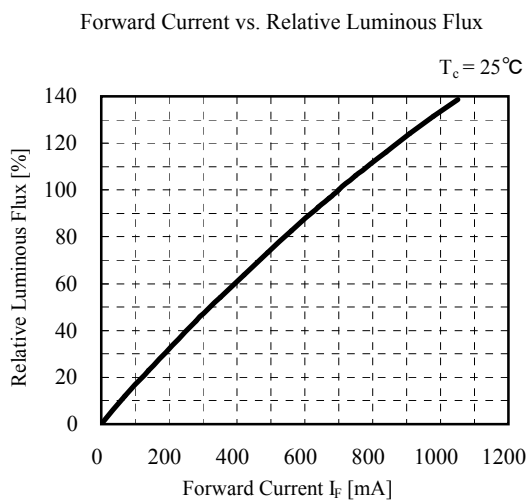

Reference	Model No.	-
	GW5DLC40M04	-

Characteristics diagram (TYP.)

(Note) Characteristics data shown here are for reference purpose only. (Not guaranteed data)