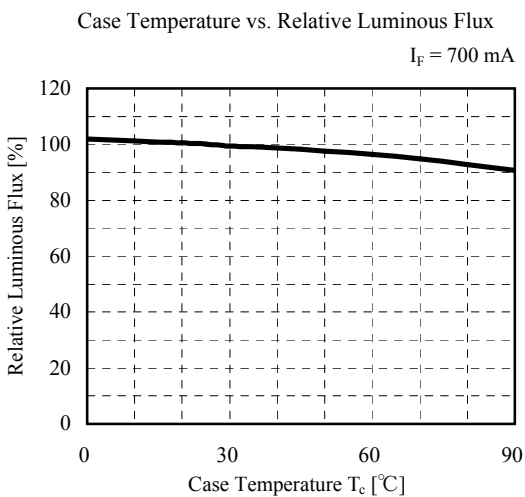

Reference	Model No.	-
	GW5DLC40M04	-

Characteristics diagram (TYP.)

(Note) Characteristics data shown here are for reference purpose only. (Not guaranteed data)

Reference	Model No.	-
	GW5DLC50M04	-

Characteristics diagram (TYP.)