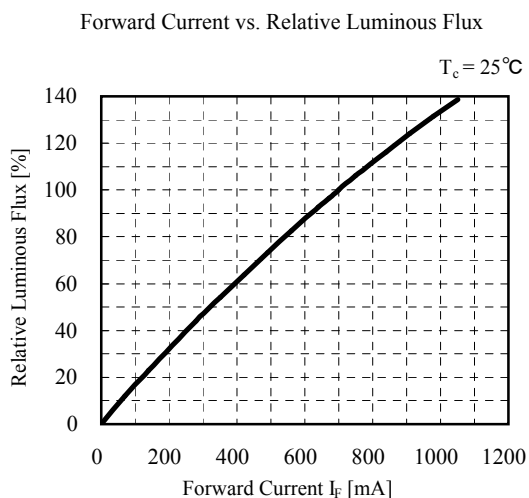

Reference	Model No.	-
	GW5DMC27M04	-

Characteristics diagram (TYP.)

(Note) Characteristics data shown here are for reference purpose only. (Not guaranteed data)

Reference	Model No.	-
	GW5DMC30M04	-

Characteristics diagram (TYP.)