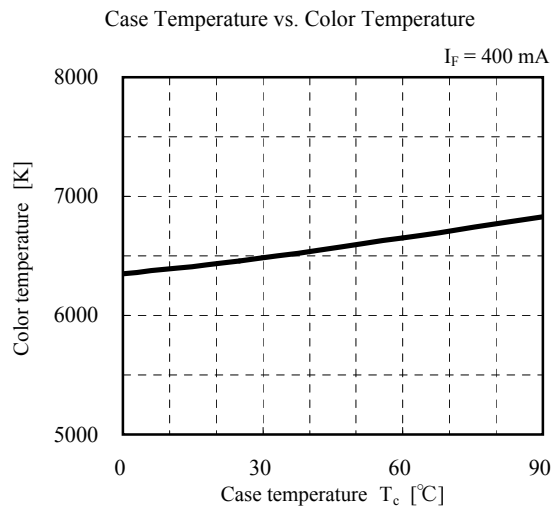

Reference	Model No.	-
	GW5DGA65M04	-

Characteristics diagram (TYP.)

(Note) Characteristics data shown here are for reference purpose only. (Not guaranteed data)