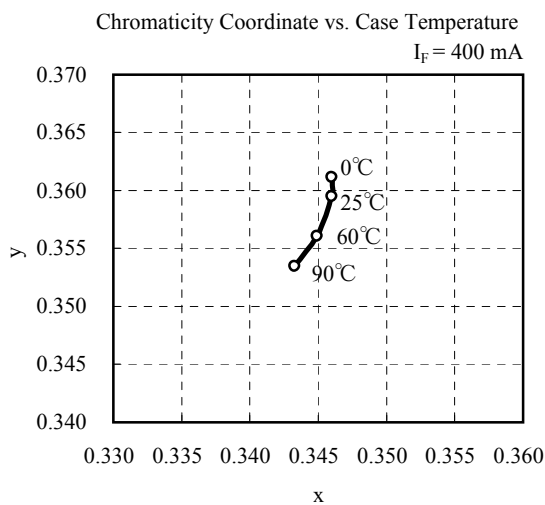

Reference	Model No.	-
	GW5DGA40M04	-

Characteristics diagram (TYP.)

(Note) Characteristics data shown here are for reference purpose only. (Not guaranteed data)

Reference	Model No.	-
	GW5DGA50M04	-

Characteristics diagram (TYP.)