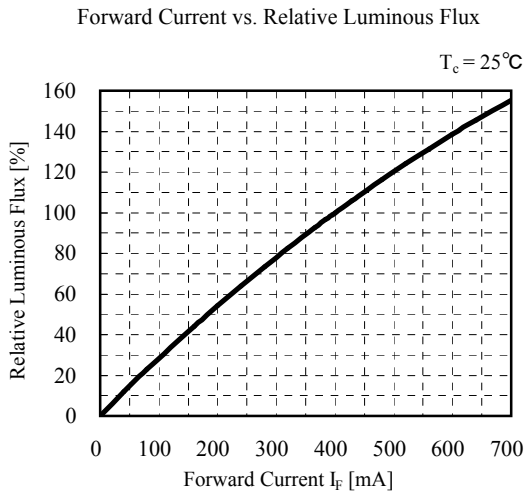

Reference	Model No.	-
	GW5DGA40M04	-

Characteristics diagram (TYP.)

(Note) Characteristics data shown here are for reference purpose only. (Not guaranteed data)