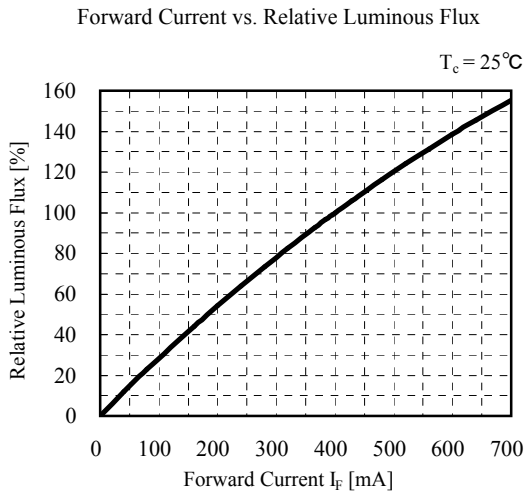

Reference	Model No.	-
	GW5DGA40M04	-

Characteristics diagram (TYP.)

(Note) Characteristics data shown here are for reference purpose only. (Not guaranteed data)

Reference	Model No.	-
	GW5DGA50M04	-

Characteristics diagram (TYP.)