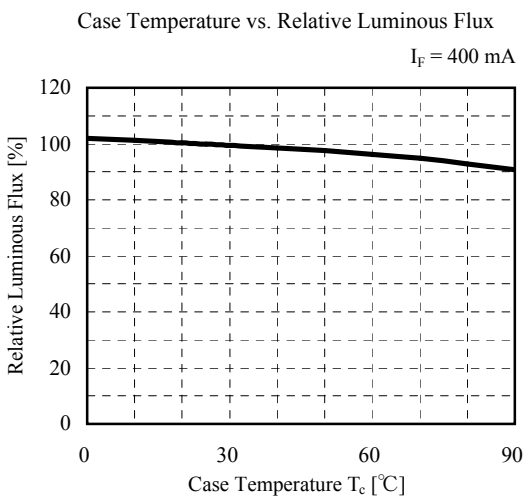

Reference	Model No.	-
	GW5DGA65M04	-

Characteristics diagram (TYP.)

(Note) Characteristics data shown here are for reference purpose only. (Not guaranteed data)