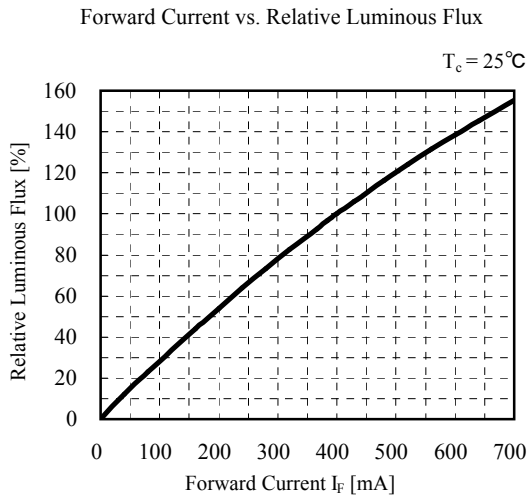

Reference	Model No.	-
	GW5DGA27M04	-

Characteristics diagram (TYP.)

(Note) Characteristics data shown here are for reference purpose only. (Not guaranteed data)

Reference	Model No.	-
	GW5DGA30M04	-

Characteristics diagram (TYP.)