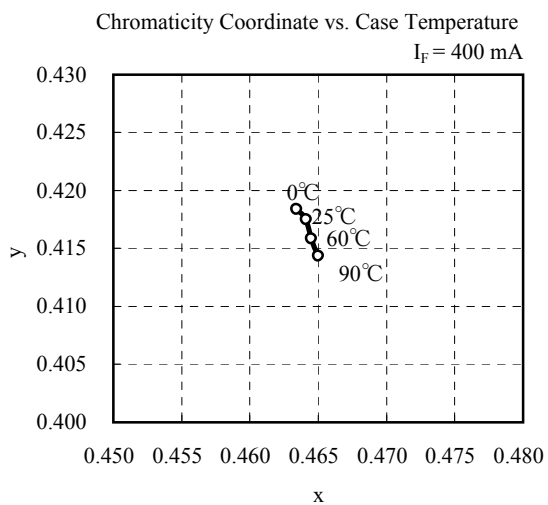

Reference	Model No.	-
	GW5DGA27M04	-

Characteristics diagram (TYP.)

(Note) Characteristics data shown here are for reference purpose only. (Not guaranteed data)

Reference	Model No.	-
	GW5DGA30M04	-

Characteristics diagram (TYP.)