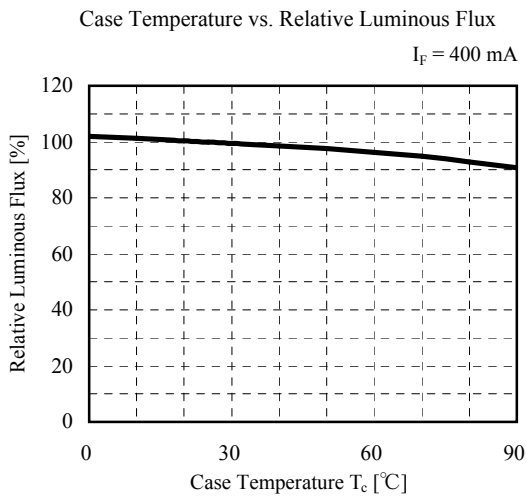

Reference	Model No.	-
	GW5DGA40M04	-

Characteristics diagram (TYP.)

(Note) Characteristics data shown here are for reference purpose only. (Not guaranteed data)

Reference	Model No.	-
	GW5DGA50M04	-

Characteristics diagram (TYP.)