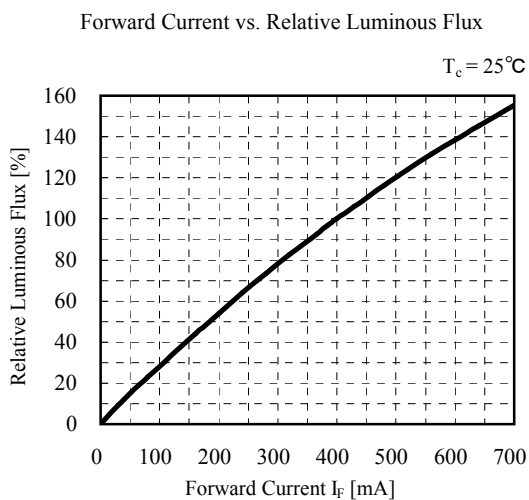

Reference	Model No.	-
	GW5DGA35M04	-

Characteristics diagram (TYP.)

(Note) Characteristics data shown here are for reference purpose only. (Not guaranteed data)