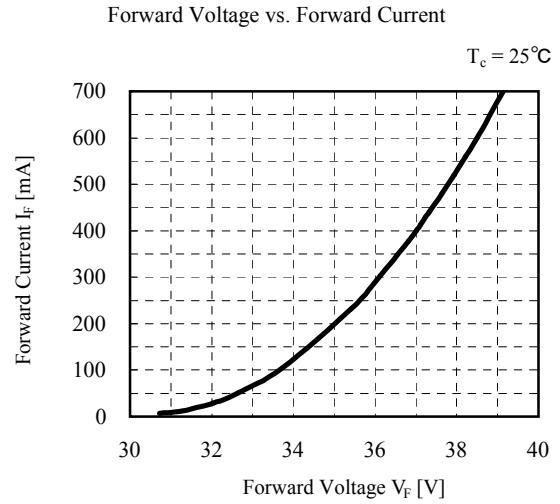

Reference	Model No.	-
	GW5DGA40M04	-

Characteristics diagram (TYP.)

(Note) Characteristics data shown here are for reference purpose only. (Not guaranteed data)

Reference	Model No.	-
	GW5DGA50M04	-

Characteristics diagram (TYP.)