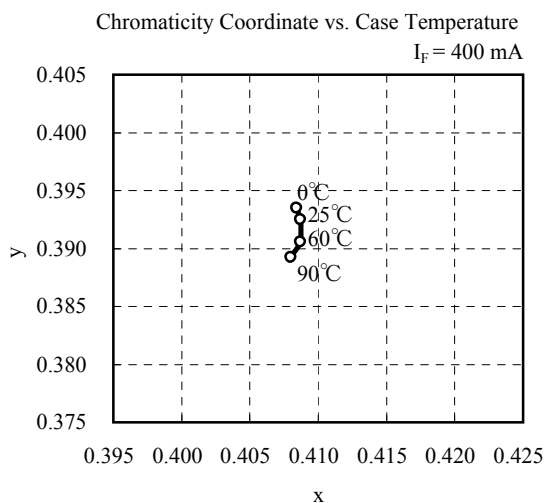

Reference	Model No.	-
	GW5DGA35M04	-

Characteristics diagram (TYP.)

(Note) Characteristics data shown here are for reference purpose only. (Not guaranteed data)