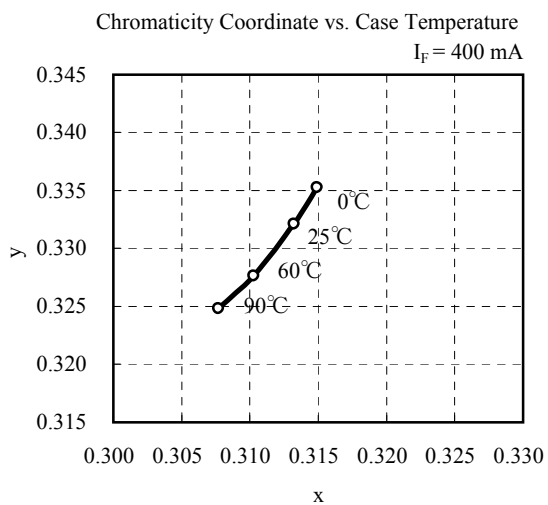

Reference	Model No.	-
	GW5DGA65M04	-

Characteristics diagram (TYP.)

(Note) Characteristics data shown here are for reference purpose only. (Not guaranteed data)