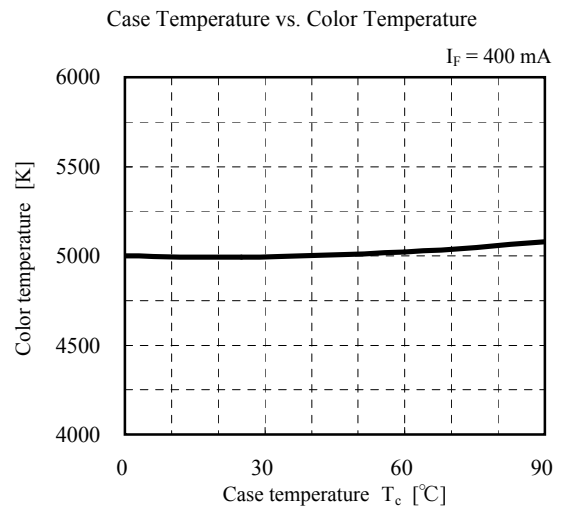

Reference	Model No.	-
	GW5DGA40M04	-

Characteristics diagram (TYP.)

(Note) Characteristics data shown here are for reference purpose only. (Not guaranteed data)

Reference	Model No.	-
	GW5DGA50M04	-

Characteristics diagram (TYP.)