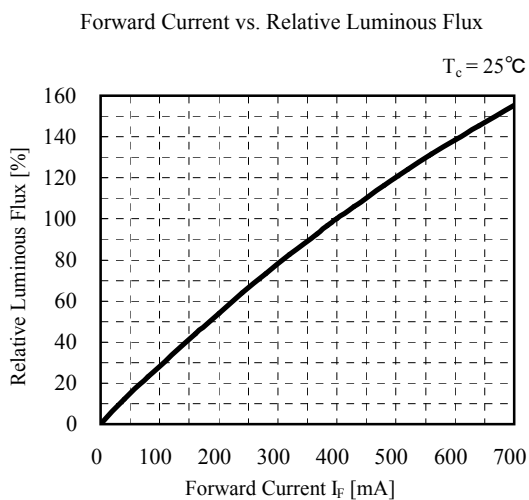

Reference	Model No.	-
	GW5DGA65M04	-

Characteristics diagram (TYP.)

(Note) Characteristics data shown here are for reference purpose only. (Not guaranteed data)