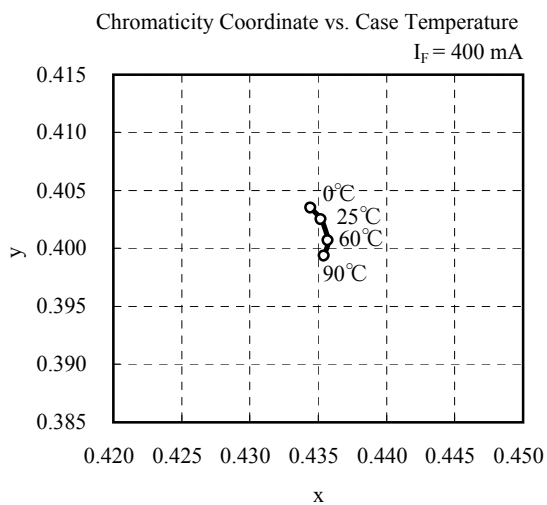

Reference	Model No.	-
	GW5DGA27M04	-

Characteristics diagram (TYP.)

(Note) Characteristics data shown here are for reference purpose only. (Not guaranteed data)

Reference	Model No.	-
	GW5DGA30M04	-

Characteristics diagram (TYP.)