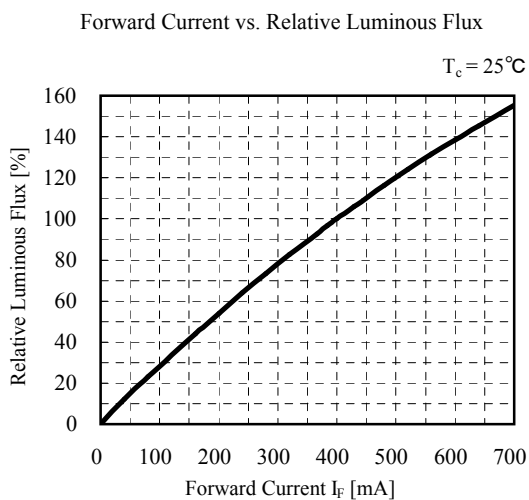

Reference	Model No.	-
	GW5DGA27M04	-

Characteristics diagram (TYP.)

(Note) Characteristics data shown here are for reference purpose only. (Not guaranteed data)

Reference	Model No.	-
	GW5DGA30M04	-

Characteristics diagram (TYP.)