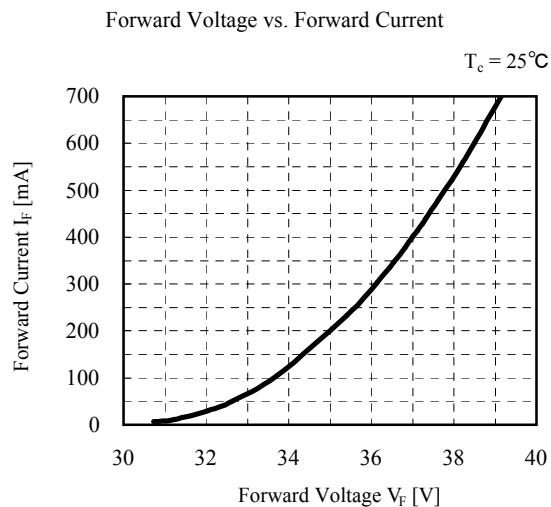

Reference	Model No.	-
	GW5DGA65M04	-

Characteristics diagram (TYP.)

(Note) Characteristics data shown here are for reference purpose only. (Not guaranteed data)