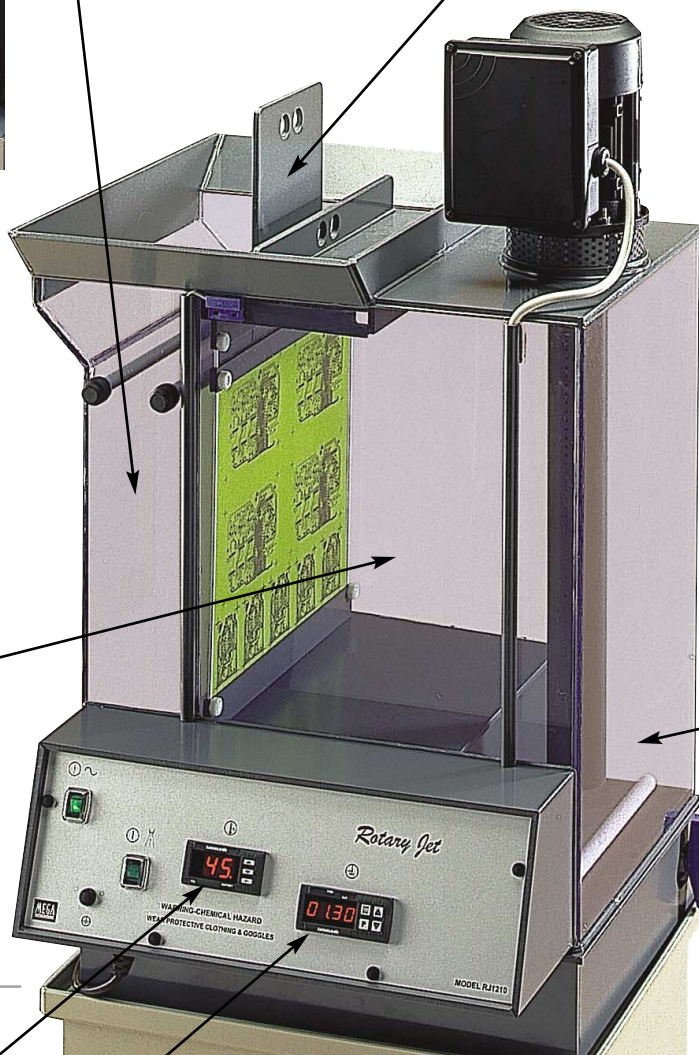

Splash hopper included

Helps to contain chemistry to aid clean processing.

Optional Base Unit available

Places the top of the processing tank at an efficient working height of 110cm, (see over).

New Board Holder

Bottom drain with secure fastening

No syphoning necessary.

10" x 12" (254 x 305 mm) Board capacity

Safety cut-out on lid

Motor cuts off if lid is raised during etching.

Digital timer controls processing time

As the board is not immersed in liquid, there is no over-processing after completion. This makes over-etching very difficult.

Mega Electronics Limited,
Mega House,
Grip Industrial Estate,
Linton, Cambridge CB1 6NR

650mm

**Clear sides
for easy
inspection**

**5 Litre reservoir with
low level sensor**

**Bottom Drain.
No syphoning**

**Digital Temperature
Control**

450mm

Optional Base Unit

**Digital Timer
Control**