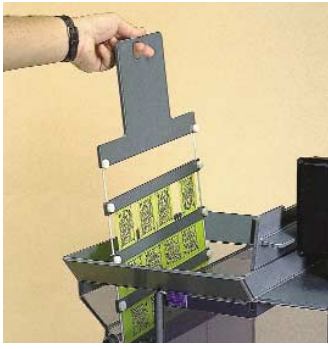

**Integral
Spray wash**

New board holder
Takes several small boards
or one panel to 10" x 12"

650mm

**Clear sides
for easy
inspection**

**5 Litre reservoir with
low level sensor**

**Bottom Drain.
No syphoning**

**Digital Temperature
Control**

450mm

Optional Base Unit

**Digital Timer
Control**

360mm

440mm

Mega Electronics Limited,
Mega House,
Grip Industrial Estate,
Linton, Cambridge CB1 6NR

Tel: +44 (0) 1223 893900
Fax: +44 (0) 1223 893894
Email: sales@megauk.com
Internet: www.megauk.com