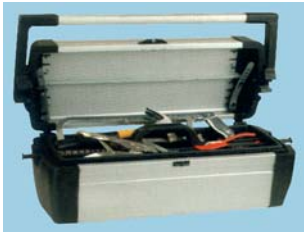

**25" Aluminium Tool Box**

- Spacious metal body
- Tote tray
- 3-way handle easy to open, lock and carry
- Padlock eye holes
- Dimensions: (WxHxD) 640 x 250 x 240mm

**Note: Tools not included**

481933.472084