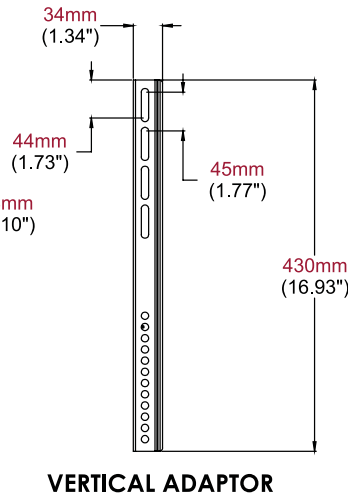

# Medium/Large Flat-to-Wall Mount

For 26" to 46" LCD Displays

Create a sleek and stylish flat panel installation with this easy to install low-profile flat wall mount. Its design is simple and intuitive to use - just attach the wall plate, attach the screen adaptors to the flat panel and hook onto the wall plate. Cables are easily managed behind the screen with large access ports in the wall plate.

## FEATURES

- Fits 26" to 46" LCD TVs with VESA® mounting patterns up to 400x400mm
- Level installation ensured with built-in spirit level
- Simple hook-on design for quick and easy installation
- Includes all necessary wall mounting and TV attachment hardware
- Smooth matt black finish for a discreet and unobtrusive appearance
- 5-year warranty

Display size: 26-46"

Max load: 40kg (88lbs)

Part No.	For Screen Sizes	Product Description	Single item UPC	Outer carton qty	Outer carton UPC
TRF640	26-46"	Flat-to-Wall Mount	735029274612	5pcs	10735029274619