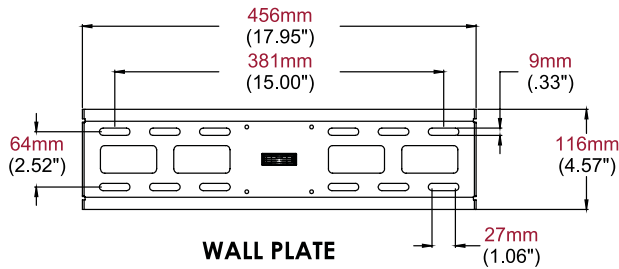

# Medium/Large Flat-to-Wall Mount

For 26" to 46" LCD Displays

Create a sleek and stylish flat panel installation with this easy to install low-profile flat wall mount. Its design is simple and intuitive to use - just attach the wall plate, attach the screen adaptors to the flat panel and hook onto the wall plate. Cables are easily managed behind the screen with large access ports in the wall plate.

## FEATURES

- Fits 26" to 46" LCD TVs with VESA® mounting patterns up to 400x400mm
- Level installation ensured with built-in spirit level
- Simple hook-on design for quick and easy installation
- Includes all necessary wall mounting and TV attachment hardware
- Smooth matt black finish for a discreet and unobtrusive appearance
- 5-year warranty

Display size: 26-46"

Max load: 40kg (88lbs)

Part No.	For Screen Sizes	Product Description	Single item UPC	Outer carton qty	Outer carton UPC
TRF640	26-46"	Flat-to-Wall Mount	735029274612	5pcs	10735029274619