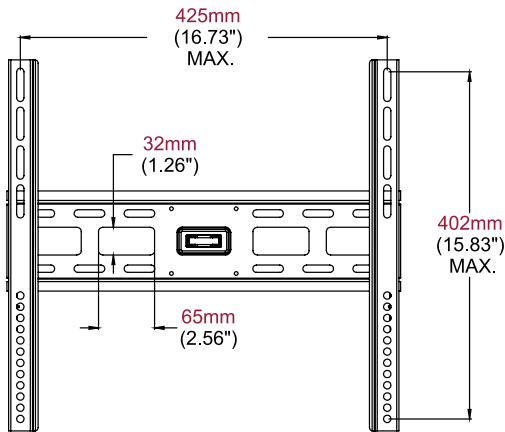

# Medium/Large Flat-to-Wall Mount

For 26" to 46" LCD Displays

Create a sleek and stylish flat panel installation with this easy to install low-profile flat wall mount. Its design is simple and intuitive to use - just attach the wall plate, attach the screen adaptors to the flat panel and hook onto the wall plate. Cables are easily managed behind the screen with large access ports in the wall plate.

## FEATURES

- Fits 26" to 46" LCD TVs with VESA® mounting patterns up to 400x400mm
- Level installation ensured with built-in spirit level
- Simple hook-on design for quick and easy installation
- Includes all necessary wall mounting and TV attachment hardware
- Smooth matt black finish for a discreet and unobtrusive appearance
- 5-year warranty

Display size: 26-46"

Max load: 40kg (88lbs)

Part No.	For Screen Sizes	Product Description	Single item UPC	Outer carton qty	Outer carton UPC
TRF640	26-46"	Flat-to-Wall Mount	735029274612	5pcs	10735029274619