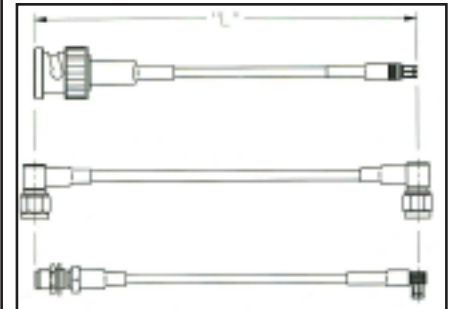

RF Cable Assembly Full Line Catalog

Electrical Ratings

Electrical ratings of a cable assembly are determined by the limiting connector type and cable size.

| Connector | Cable | Connector Impedance (Ohms) | Frequency (GHz) | Dielectric Withstanding Voltage (Vrms) | Working Voltage (Vrms) |
|-----------------|--------------------|----------------------------|-----------------|--|------------------------|
| MMCX | RG-178 | 50 | 6 | 500 Vrms | 170 Vrms |
| | RG-316 | 50 | 6 | 500 Vrms | 170 Vrms |
| MCX | RG-178 | 50 | 6 | 750 Vrms | 250 Vrms |
| | RG-316 | 50 | 6 | 1000 Vrms | 335 Vrms |
| | RG-316 DS | 50 | 6 | 1000 Vrms | 335 Vrms |
| MCX 75 Ohm | RG-179 | 75 | 6 | 1000 Vrms | 335 Vrms |
| | BELDEN 735A | 75 | 6 | 1000 Vrms | 335 Vrms |
| SMA | RG-178 | 50 | 12.4 | 500 Vrms | 170 Vrms |
| | RG-316 | 50 | 12.4 | 750 Vrms | 250 Vrms |
| | RG-316 DS | 50 | 12.4 | 750 Vrms | 250 Vrms |
| | RG-58 | 50 | 12.4 | 1000 Vrms | 335 Vrms |
| | RG-142 | 50 | 12.4 | 1000 Vrms | 335 Vrms |
| | Hand Formable .086 | 50 | 26.5 | 1000 Vrms | 335 Vrms |
| | Hand Formable .141 | 50 | 26.5 | 1500 Vrms | 500 Vrms |
| SMB | RG-178 | 50 | 4 | 750 Vrms | 250 Vrms |
| | RG-316 | 50 | 4 | 1000 Vrms | 335 Vrms |
| SMB Mini 75 Ohm | RG-179 | 75 | 2 | 1000 Vrms | 335 Vrms |
| | RG-179 DS | 75 | 2 | 1000 Vrms | 335 Vrms |
| | BELDEN 735A | 75 | 2 | 1000 Vrms | 335 Vrms |
| BNC | RG-58 | 50 | 4 | 1500 Vrms | 500 Vrms |
| | BELDEN 8218 | 50 | 4 | 1500 Vrms | 500 Vrms |
| | RG-59 | 50 | 4 | 1500 Vrms | 500 Vrms |
| | RG-59 PLENUM | 50 | 4 | 1500 Vrms | 500 Vrms |
| BNC True 75 Ohm | BELDEN 8218 | 75 | 3 | 1500 Vrms | 500 Vrms |
| | RG-59 | 75 | 3 | 1500 Vrms | 500 Vrms |
| | BELDEN 8281 | 75 | 3 | 1500 Vrms | 500 Vrms |
| | COMSCOPE 735 | 75 | 3 | 1500 Vrms | 500 Vrms |
| | BELDEN 735A | 75 | 3 | 1500 Vrms | 500 Vrms |
| | BELDEN 734A | 75 | 3 | 1500 Vrms | 500 Vrms |
| | BELDEN 1694A | 75 | 3 | 1500 Vrms | 500 Vrms |
| N | RG-58 | 50 | 11 | 1500 Vrms | 500 Vrms |
| | RG-142 | 50 | 11 | 1500 Vrms | 500 Vrms |
| | RG-8 | 50 | 11 | 1500 Vrms | 500 Vrms |
| | RG-213 | 50 | 11 | 1500 Vrms | 500 Vrms |