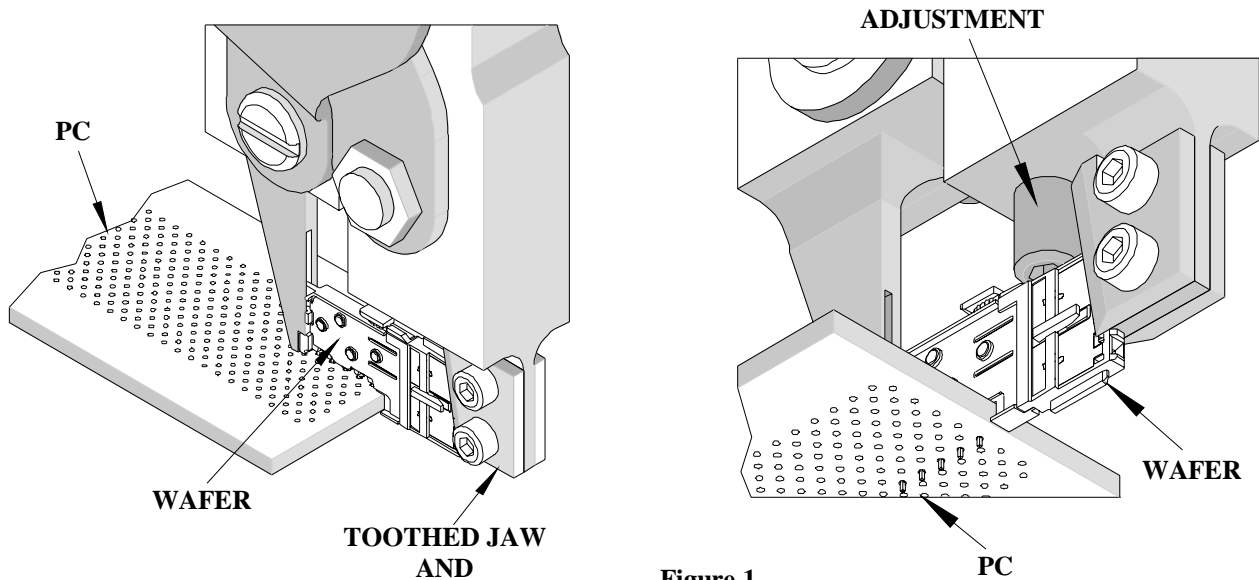

OPERATION:

1. Before removing individual wafers from an HSD or VHDM Daughtercard header assembly, you must first remove the stiffener. (See 62201-6200 Stiffener removal tool).
2. After removing the stiffener, identify the wafer that needs to be replaced.

NOTE: Marking the defective wafer with white correction fluid or other similar material will aid in the removal process.

3. Position the 62100-4300 wafer removal tool over the defective wafer with the toothed jaw and separators located over the pin end of the wafer and the slotted jaw over the nubs on the other end of the wafer. The adjustment screw should be set so that it rests on top of the wafers. This assists in the proper location of the jaws for different sized wafers. See Figure 1.
4. While holding the tool in position over the wafer, squeeze the handles until the separator blades on the toothed jaw separate the defective wafer from the adjacent wafers and the opposing jaws clamp the wafer.
5. While applying pressure to the handles, pull straight up until the wafer slips out of the assembly. It may be necessary to also remove and replace adjacent wafers as they are easily damaged in the process of removal.
6. See 62201-0999 VHDM and VHDM-HSD Installation Tooling Manual for additional repair tools and information.