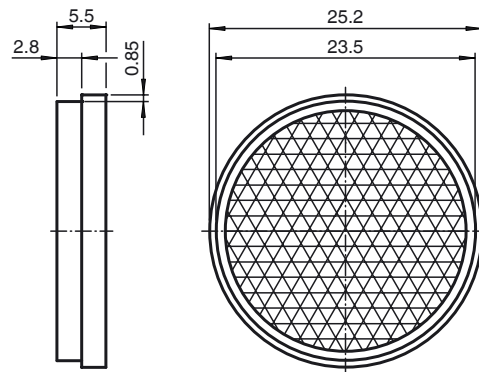

CE

Model Number

REF-A25

Reflector, round \varnothing 25 mm, self-adhesive

Features

- Self-adhesive for simple installation

Dimensions

Technical data

General specifications

Construction type circular

Ambient conditions

Ambient temperature -20 ... 85 °C (-4 ... 185 °F)

Mechanical specifications

Material PMMA/ABS

Dimensions Diameter: 25 mm

Mounting self-adhesive