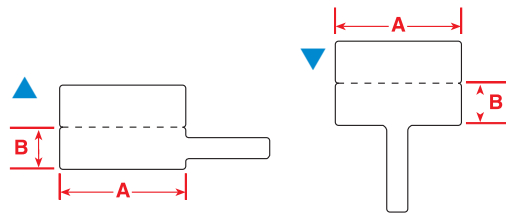

PTLFP-01-425