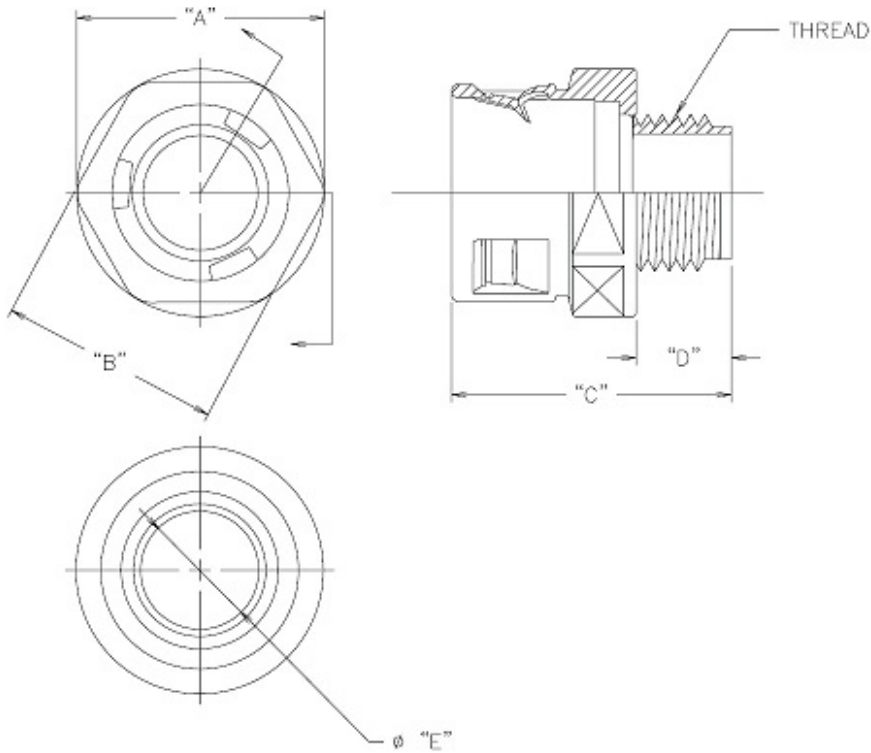

TYPE - CFSStraightIP68

Contact your
local Sales
Representative
[Click Here for
Printable
Version](#)

				NPT	Threaded	Fittings			
Cat #	US Trade Size	MM	NW	Thread Size	Unit Pack	Part #	Standard Carton	Part #	List Price Per 100 Pcs.
CFS-140	1/4"	10	7	PG-7	1	90820	-	-	\$497.00
CFS-516	5/16"	12	10	PG-9	1	90822	-	-	\$507.00
CFS-10	3/8"	16	12	1/2" NPT	25	90831	100	90832	\$494.00
CFS-11	1/2"	20	17	1/2" NPT	25	90841	100	90842	\$514.00
CFS-12	3/4"	25	23	3/4" NPT	25	90851	50	90852	\$624.00
CFS-13	1"	32	29	1" NPT	10	90861	30	90862	\$762.00
CFS-14	1-1/4"	40	36	1-1/4" NPT	5	90871	20	90872	\$1,250.00
CFS-15	1-1/2"	50	48	1-1/2" NPT	2	90881	10	90882	\$1,338.00

TYPE - CFSStraightIP68

IP 68 is the equivalent to NEMA 6 and can withstand water from entering during submersion

Plastic Used: NYLON [See the Chemical Resistance Guide](#)

High Mech. Strength	Listed For Direct Burial	Halogen Free	Low Fire Hazard	Accepts Standard Liquidtight Fittings	Self Extinguish	EMI/RFI Shielding	Oil Resistance	Acid Resistance