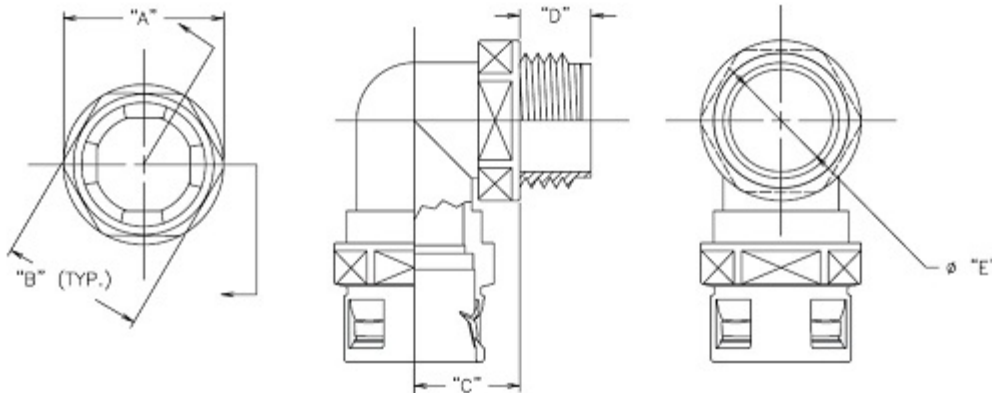

TYPE - CFS90IP68

Contact your local
Sales Representative
[Click Here for
Printable Version](#)

				NPT	Threaded	Fittings			
Cat #	US Trade Size	MM	NW	Thread Size	Unit Pack	Part #	Standard Carton	Part #	List Price Per 100 Pcs.
CFS-140A	1/4"	10	7	PG-7	1	90821	-	-	\$977.00
CFS-516A	5/16"	12	10	PG-9	1	90823	-	-	\$1,010.00
CFS-20	3/8"	16	12	1/2" NPT	25	90901	100	90902	\$941.00
CFS-21	1/2"	20	17	1/2" NPT	25	90911	100	90912	\$987.00
CFS-22	3/4"	25	23	3/4" NPT	10	90921	50	90922	\$1,316.00
CFS-23	1"	32	29	1" NPT	10	90931	30	90932	\$1,474.00
CFS-24	1-1/4"	40	36	1-1/4" NPT	5	90941	20	90942	\$2,695.00
CFS-25	1-1/2"	50	48	1-1/2" NPT	2	90951	10	90952	\$2,920.00

TYPE - CFS90IP68

IP 68 is the equivalent to NEMA 6 and can withstand water from entering during submersion

Plastic Used: NYLON [See the Chemical Resistance Guide](#)

High Mech. Strength	Listed For Direct Burial	Halogen Free	Low Fire Hazard	Accepts Standard Liquidtight Fittings	Self Extinguish	EMI/RFI Shielding	Oil Resistance	Acid Resistance