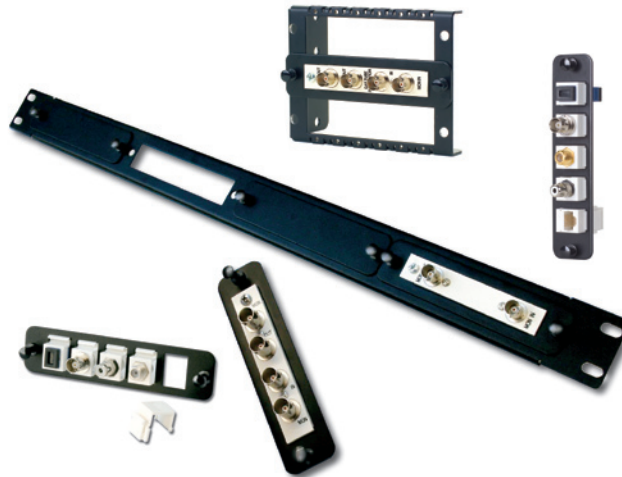

## Studio Grade Coax Transport

## “Trompeter Inside” OEM Solutions

Straight printed circuit mount BNC jack connectors  
UCBJ224

Edge mount BNC jack connectors  
UCBJE20-x

Right angle BNC PC board mount connectors  
6-0001-2

## Total “Broadband Connectivity” System M4Flex

- Subpanel system for flexible mixed wireline termination/ routing
- Subpanel options:
  - Universal subpanel with BNC, F, RJ45, RCA, and SC keystone inserts
  - DDM-2 for wiring closet deployment of DS3 line rates
  - DDPM-2 with gas-tube protection for OSP deployment
- Panel enclosure options:
  - Lockable wall-mount enclosure- holds 4 subpanels
  - L-Bracket for interior wiring closet - holds 3 subpanels
  - 19” or 23” 1RU rack panel, holds 3-4 subpanels