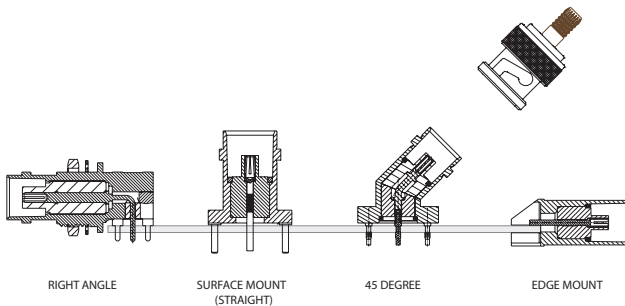

## “Trompeter Inside” OEM Solutions

Straight printed circuit mount BNC jack connectors  
UCBJ224

Edge mount BNC jack connectors  
UCBJE20-x

Right angle BNC PC board mount connectors  
6-0001-2