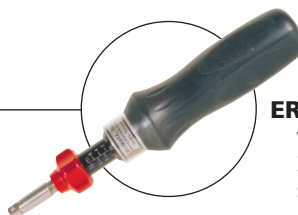

Screwdriver Kits

Internally and
Externally Adjustable

ERGO MICRO TORQUE DRIVERS

Torque Limiting Screwdrivers,
Externally Adjustable
SEE PAGES O2.6

EXTERNALLY ADJUSTABLE KITS

Model	Item #	Drive	Ring Color
EMT6	020449TK	1/4" Female / Hex	Red
EMT9	020455TK	1/4" Female / Hex	Green
EMT40	020437TK	1/4" Female / Hex	Blue
EMT120	020438TK	1/4" Female / Hex	Blue
EMT4	020439TK	1/4" Female / Hex	Red
EMT12	020440TK	1/4" Female / Hex	Silver Grey
EMT50	020452TK	1/4" Female / Hex	Red
EMT60	020441TK	1/4" Female / Hex	Gold
EMT80	020456TK	1/4" Female / Hex	Green
EMT160	020442TK	1/4" Female / Hex	Blue
EMT6	020453TK	1/4" Male / Square	Red
EMT9	020457TK	1/4" Male / Square	Green
EMT40	020443TK	1/4" Male / Square	Blue
EMT120	020445TK	1/4" Male / Square	Blue
EMT4	020444TK	1/4" Male / Square	Red
EMT50	020454TK	1/4" Male / Square	Red
EMT60	020447TK	1/4" Male / Square	Gold
EMT80	020458TK	1/4" Male / Square	Green
EMT12	020446TK	1/4" Male / Square	Silver Grey
EMT160	020448TK	1/4" Male / Square	Blue
EMT40	020488TK	4mm Female / Hex	Blue
EMT4	020489TK	4mm Female / Hex	Red
EMT60	020490TK	4mm Female / Hex	Gold