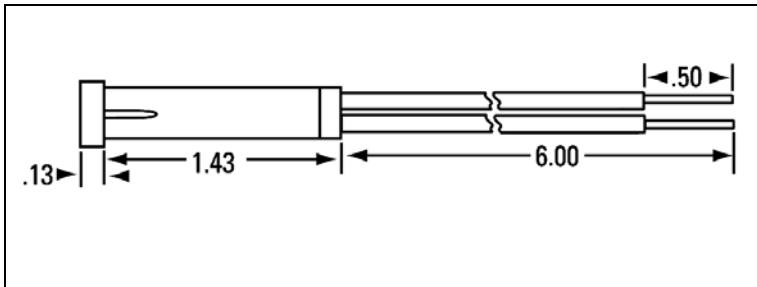

**Panel Mount Indicator, Non-Relampable  
Neon and Incandescent Technology  
Mounting Hole, Ø 0.310"**

All dimensions are in inches

Minimum panel thickness: 0.030"

6" leads with 1/2" strip are standard

Storage temperature  $T_{STG}$  : -25°C - +80°C  
 Ambient temperature  $T_A$  : -20°C - +60°C  
 Voltage tolerance  $V_{OP}$  : ±10%

Part No.	Lens Color	Voltage	Current mA	Rated Life
<b>Neon 115VAC Series</b>				
WL-2110A1	Red	105-125VAC	1.5mA	25,000 Hrs
WL-2110A2	Clear	105-125VAC	1.5mA	25,000 Hrs
WL-2110A3	Amber	105-125VAC	1.5mA	25,000 Hrs
WL-2110A4	White	105-125VAC	1.5mA	25,000 Hrs
WL-2112A5	Green	105-125VAC	1.5mA	25,000 Hrs
WL-2112A6	Blue	105-125VAC	1.5mA	25,000 Hrs
<b>Neon 230VAC Series</b>				
WL-2111A1	Red	208-250VAC	1.5mA	25,000 Hrs
WL-2111A2	Clear	208-250VAC	1.5mA	25,000 Hrs
WL-2111A3	Amber	208-250VAC	1.5mA	25,000 Hrs
WL-2111A4	White	208-250VAC	1.5mA	25,000 Hrs
WL-2113A5	Green	208-250VAC	1.5mA	25,000 Hrs
WL-2113A6	Blue	208-250VAC	1.5mA	25,000 Hrs
<b>Incandescent 12V Series</b>				
WL-2195A1-12V	Red	12V-14V	80mA	25,000 Hrs
WL-2195A3-12V	Amber	12V-14V	80mA	25,000 Hrs
WL-2195A4-12V	White	12V-14V	80mA	25,000 Hrs
WL-2195A5-12V	Green	12V-14V	80mA	25,000 Hrs
<b>Incandescent 28V Series</b>				
WL-2195A1-28V	Red	24V-28V	40mA	25,000 Hrs
WL-2195A3-28V	Amber	24V-28V	40mA	25,000 Hrs
WL-2195A4-28V	White	24V-28V	40mA	25,000 Hrs
WL-2195A5-28V	Green	24V-28V	40mA	25,000 Hrs

Body Material: Nylon, white  
 Lens Material: Polycarbonate  
 Bezel Material: Nylon, white  
 Wire Gauge: 18 AWG  
 Wire Strip: 1/2"

Certifications: Most Wamco indicators carry Agency approvals. Please contact Wamco for the latest Agency information regarding the specific product series and voltage required.  
 Options: Additional options and lens styles available. Please contact Wamco for more information.