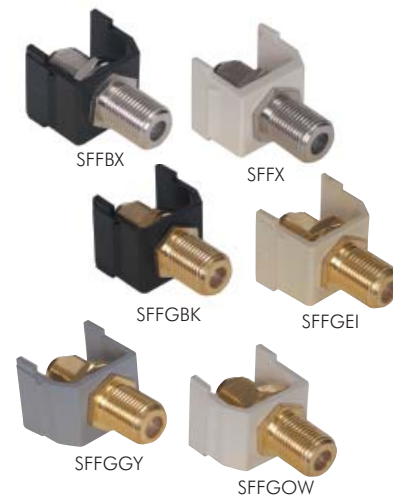

Order Information

Sold in carton increments only. Carton contains - 25 keystone connectors (individually bagged).

Color	F-type Coupler Bulkhead F/F Catalog No.	F-type Coupler Bulkhead F/F "Gold" Catalog No.	F-type to RCA Bulkhead F/F "Gold" Catalog No.
Black	SFFBX	SFFGBK	-
Electric Ivory	SFFEX	SFFGEI	-
Gray	SFFGX	SFFGGY	-
Office White	SFFX	SFFGOW	SFFRGOW
Telco Ivory	SFFTIX	SFFGTI	SFFRGTI
White	SFFWX	SFFGW	-