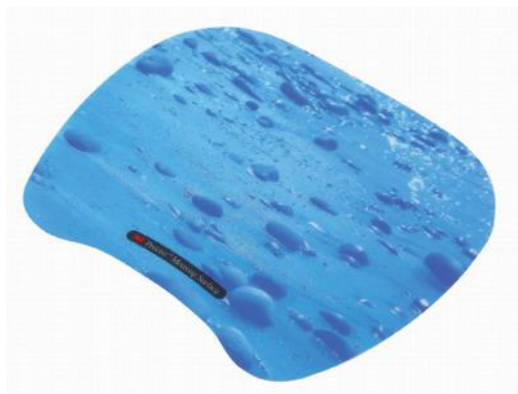

## 3M Mouse Pad Standard BP MS201 Blue 3M

The patented 3M Precise optical mousing surface helps virtually any mouse work better. The textured surface provides excellent contrast for optical or ball mouse.

### General Information

- Precise™ mousing surface; light-reflective, micro-groove design improves tracking performance of both optical and standard mice.
- Superior wrist 'glide-ability'
- Soothing medical gel reduces contact pressure
- Fully washable
- Leak free construction
- Non-skid base with strengthened edges
- Dimensions - 22.1cm (8.7") width x 23.4cm (9.2") depth x 2cm (0.8") height
- Designed to minimise the risk of Repetitive Strain Injury (RSI), this is a mouse mat with a difference.
- 
- It's fully washable, features a leak free construction and non-skid base with strengthened edges. From 3M - inventors of the gel wrist rest.
- 
- Supreme mouse traction for either optical or ball mice - the 3M Precise™ Mousing Surface features a micro-groove polymer surface which virtually eliminates slippage at faster mouse speed.
- 
- Point, click and drag quickly, smoothly and accurately. Featuring superior wrist 'glide-ability' from soothing medical gel which is cool to touch and reduces contact pressure.