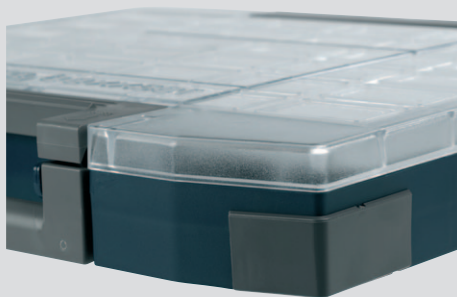

BOXXSER 80 8x8

HxWxD = 78 x 465 x 401 mm

boxxser 80 8x8-0 ▶
EAN-no.: 134958

◀ **boxxser 80 8x8-18**
EAN-no.: 134972

boxxser 80 8x8-20 ▶
EAN-no.: 134989

3 pcs/carton

BOXXSER ID TAGS

ID-tags in different colours
for labels or handwriting