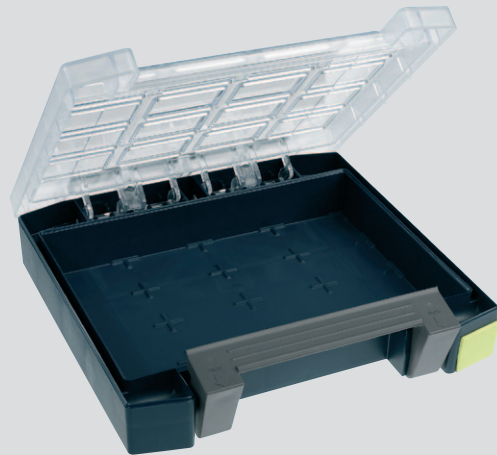

ASSORTMENT

BOXXSER 55 4x4

HxWxD = 55 x 241 x 225 mm

boxxser 55 4x4-0 ▶

EAN-no.: 138260

◀ **boxxser 55 4x4-9**

EAN-no.: 138277

boxxser 55 4x4-11 ▶

EAN-no.: 138284

5 pcs/carton

BOXXSER 55 5x5

HxWxD = 55 x 298 x 284 mm

boxxser 55 5x5-0 ▶

EAN-no.: 138291

◀ **boxxser 55 5x5-13**

EAN-no.: 138307

boxxser 55 5x5-15 ▶

EAN-no.: 138314

5 pcs/carton

BOXXSER 55 6x6

HxWxD = 55 x 354 x 323 mm

boxxser 55 6x6-0 ▶

EAN-no.: 138321

◀ **boxxser 55 6x6-12**