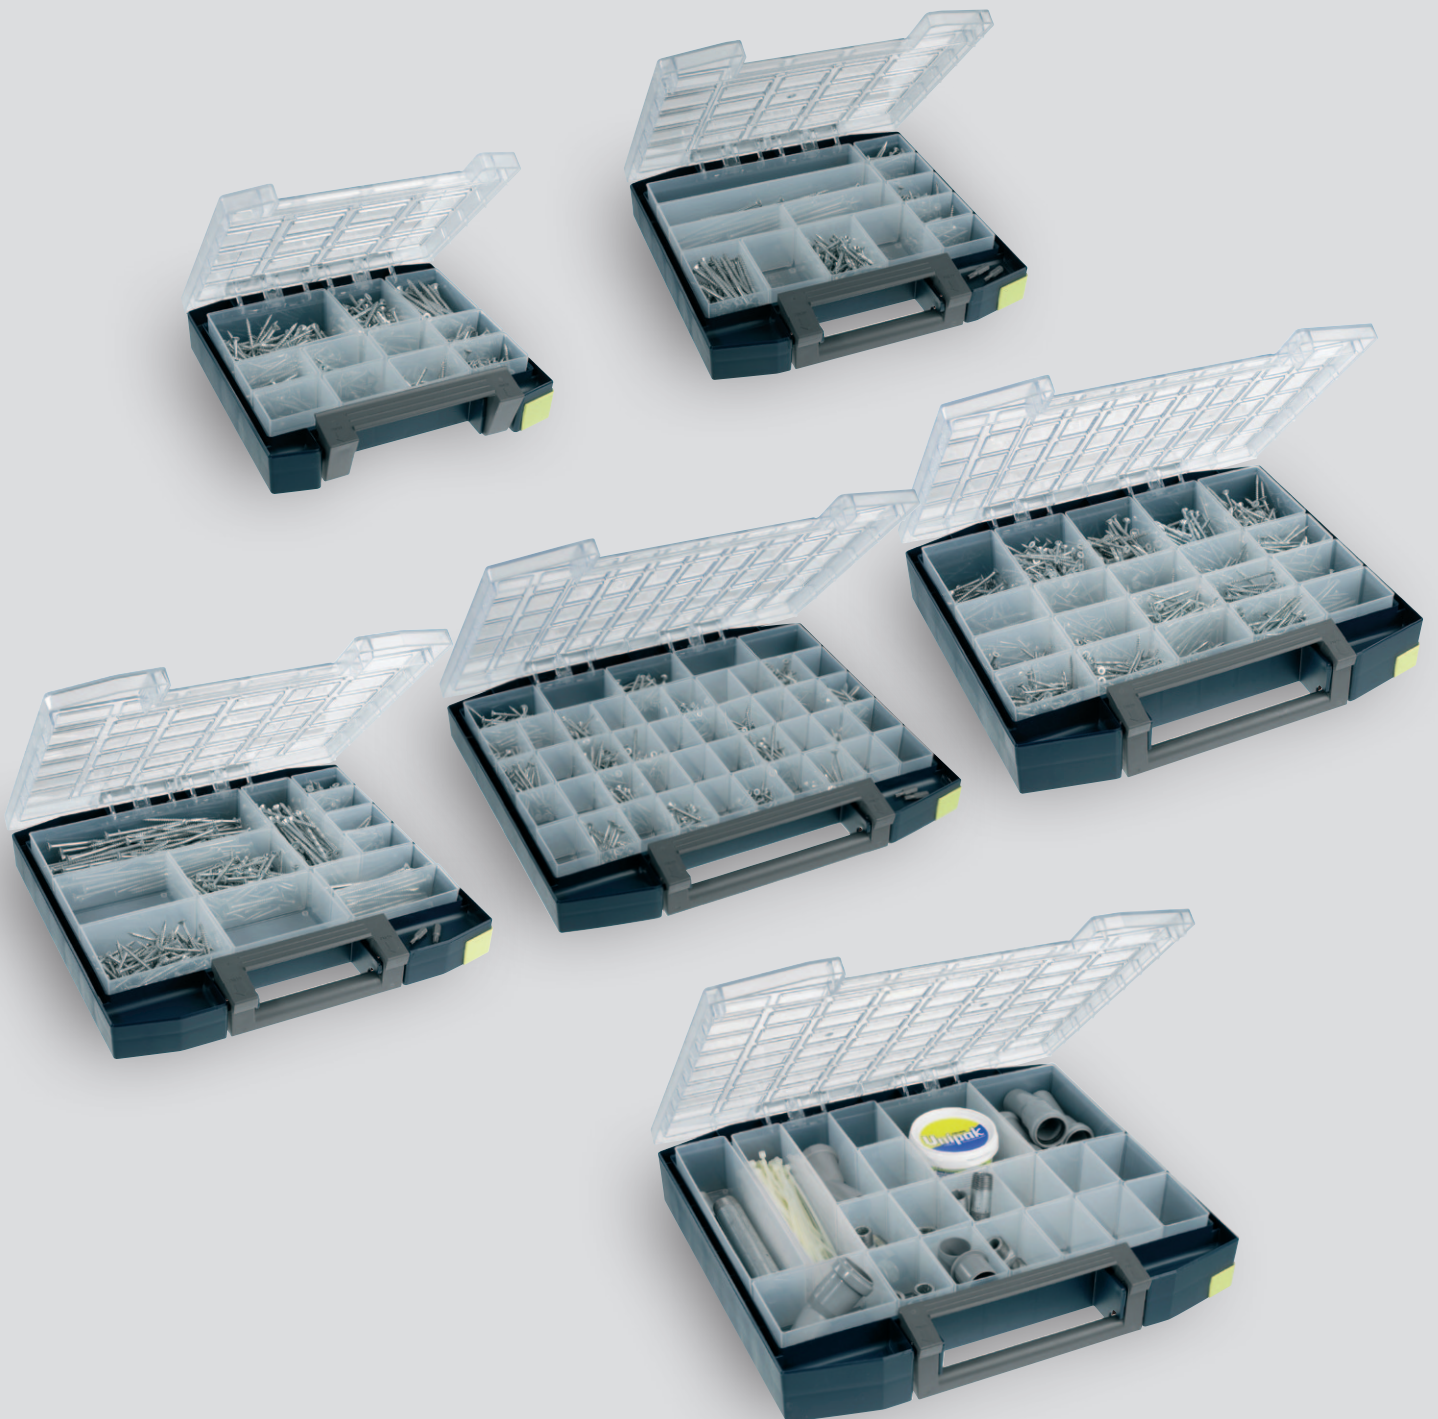

ASSORTMENT

BOXXSER 55 4x4

HxWxD = 55 x 241 x 225 mm

boxxser 55 4x4-0 ▶

EAN-no.: 138260

◀ **boxxser 55 4x4-9**

EAN-no.: 138277

boxxser 55 4x4-11 ▶

EAN-no.: 138284

5 pcs/carton

BOXXSER 55 5x5

HxWxD = 55 x 298 x 284 mm

boxxser 55 5x5-0 ▶

EAN-no.: 138291

◀ **boxxser 55 5x5-13**

EAN-no.: 138307

boxxser 55 5x5-15 ▶

EAN-no.: 138314

5 pcs/carton

BOXXSER 55 6x6

HxWxD = 55 x 354 x 323 mm

boxxser 55 6x6-0 ▶

EAN-no.: 138321

◀ **boxxser 55 6x6-12**

BOXXSER 80 8x8

HxWxD = 78 x 465 x 401 mm

boxxser 80 8x8-0 ▶
EAN-no.: 134958

◀ **boxxser 80 8x8-18**
EAN-no.: 134972

boxxser 80 8x8-20 ▶
EAN-no.: 134989

3 pcs/carton

BOXXSER ID TAGS

ID-tags in different colours
for labels or handwriting