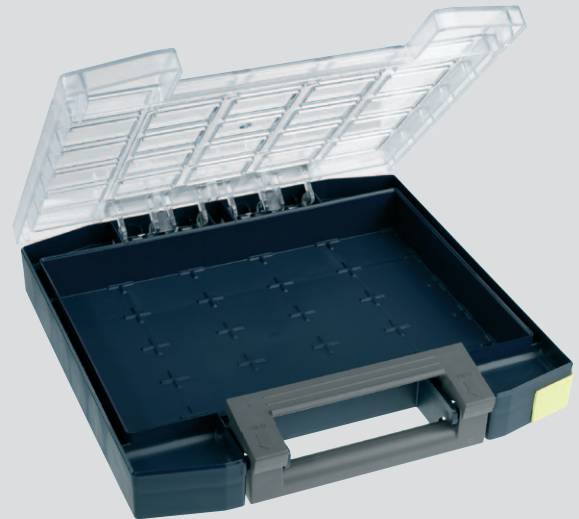

ASSORTMENT

BOXXSER 55 4x4

HxWxD = 55 x 241 x 225 mm

boxxser 55 4x4-0 ▶

EAN-no.: 138260

◀ **boxxser 55 4x4-9**

EAN-no.: 138277

boxxser 55 4x4-11 ▶

EAN-no.: 138284

5 pcs/carton

BOXXSER 55 5x5

HxWxD = 55 x 298 x 284 mm

boxxser 55 5x5-0 ▶

EAN-no.: 138291

◀ **boxxser 55 5x5-13**

EAN-no.: 138307

boxxser 55 5x5-15 ▶

EAN-no.: 138314

5 pcs/carton

BOXXSER 55 6x6

HxWxD = 55 x 354 x 323 mm

boxxser 55 6x6-0 ▶

EAN-no.: 138321

◀ **boxxser 55 6x6-12**