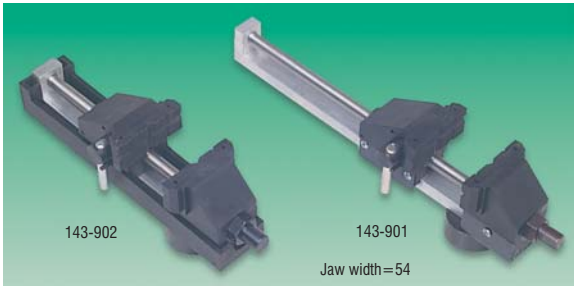

## Vices

- General purpose vices available with jaw opening of either 90mm or 160mm
- Quick release adjustment, mates with either of the bench bases. Supplied with one pair of plastic serrated jaws.

223247

Description	Order Code	Price Each
Vice 90mm jaw opening	143-902	
Vice 160mm jaw opening	143-901	