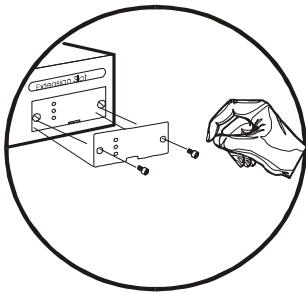

LB9217A can be plugged in with the combination of different copper and fiber optic connectors. Following is a list of various modules pertains to this 17-port modulated Ethernet switch.

Figure 1: Front Panel of the Chassis, LB9217A.

Modules:	Ports
LB9213A:	8TX
LB9219A:	4TX + 4FX (SC)
LB9216A:	6TX + 2FX (ST)
LB9218A:	6TX + 2FX (SC)
LB9214A:	8FX (ST)
LB9215A:	8FX (SC)
LB9007C-ST-R2:	1FX (ST)
LB9017C-SC-R2:	(SC)

Follow These Steps for Installation:

- Step 1:** Turn off the power before installation.
- Step 2:** Unscrew the cover plates of the module slots. Retain both the screws and the cover plates. The plates can be reinstalled if the module is removed.
- Step 3:** Remove the module from the static-free container then slowly slide the plug-in module into the designated slot, following the plastic guides.
- Step 4:** Snap in the Plug-In Module to attain a firm connection.
- Step 5:** Tighten the screws retained from original cover plate.
- Step 8:** Restore power.

Figure 2: Removal of cover plate

Fiber module being installed

Select a proper site for LB9217A, Connect AC power cord to the receptacle on LB9217A & standard AC outlet. Turn the switch on then to connect network with proper CAT 5 or fiber cable.