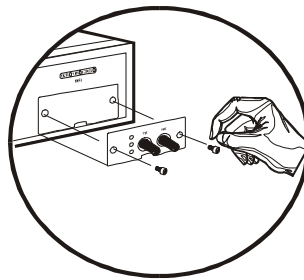

Modules:	Ports
LB9213A:	8TX
LB9219A:	4TX + 4FX (SC)
LB9216A:	6TX + 2FX (ST)
LB9218A:	6TX + 2FX (SC)
LB9214A:	8FX (ST)
LB9215A:	8FX (SC)
LB9007C-ST-R2:	1FX (ST)
LB9017C-SC-R2:	(SC)

Follow These Steps for Installation:

- Step 1:** Turn off the power before installation.
- Step 2:** Unscrew the cover plates of the module slots. Retain both the screws and the cover plates. The plates can be reinstalled if the module is removed.
- Step 3:** Remove the module from the static-free container then slowly slide the plug-in module into the designated slot, following the plastic guides.
- Step 4:** Snap in the Plug-In Module to attain a firm connection.
- Step 5:** Tighten the screws retained from original cover plate.
- Step 8:** Restore power.

Figure 2: Removal of cover plate

Fiber module being installed

Select a proper site for LB9217A, Connect AC power cord to the receptacle on LB9217A & standard AC outlet. Turn the switch on then to connect network with proper CAT 5 or fiber cable.

Figure 3: Internal power: Connect the supplied AC power cord to the receptacle on the back of the switch, and then plug it into a standard AC outlet with a voltage range from 100 to 240 Vac.

CUSTOMER SUPPORT INFORMATION