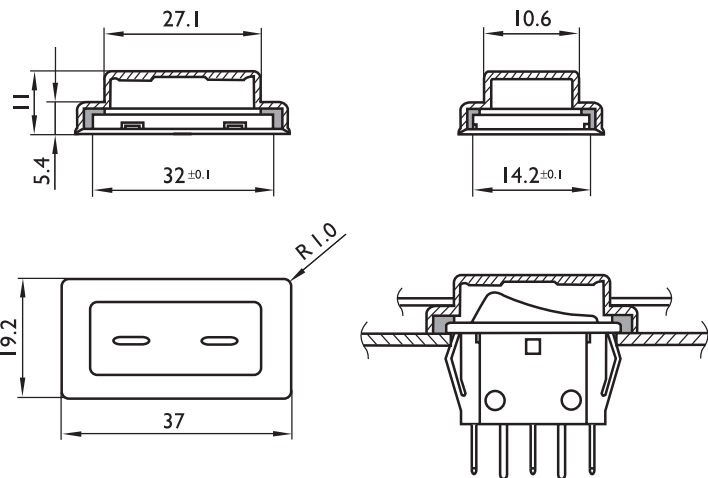

Accessories

B1 waterproof cap black frame

sample image

[+ zoom](#)

PRODUCT CODE: B1PRT1

Description

- Transparency
- Compliance with polluted environments
- Frame over-moulded with PVC cap

Compatible series

- B1

Dimensions (mm)

Notes