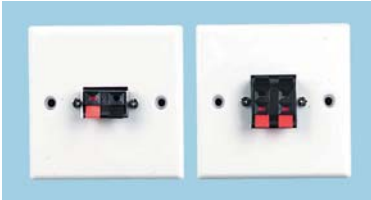

Loudspeaker Connection Plates

Wall plates loaded with push type terminals for loudspeaker connections. The connectors are colour coded, and the plates fit standard 1 gang mains back boxes. Termination is via solder tags.

246552

Description	Order Code	Price Each
2x Push Terminals	425-8289	
4 x Push Terminals	425-8290	