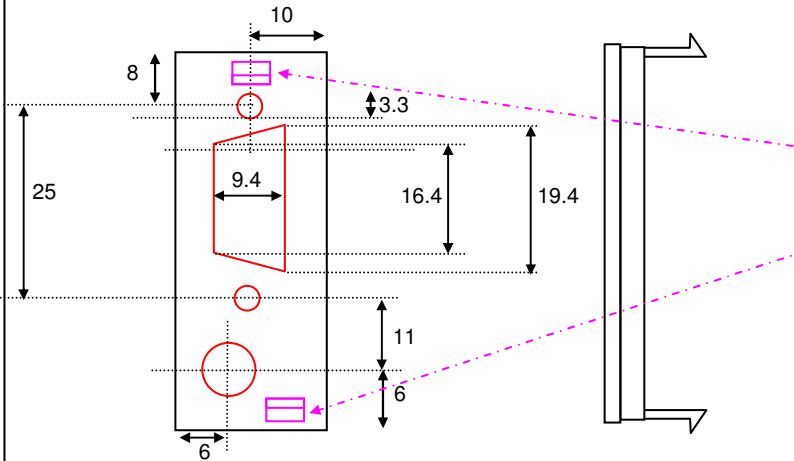

DO NOT SCALE
IF IN DOUBT - ASK

ALL COMPONENTS TO BE ROHS
COMPLIANT

INFORMATION USED HERE
MAY ONLY BE USED IF
AUTHORISED BY AVEXTRAS.COM

Details of cutout (cutout marked in red)