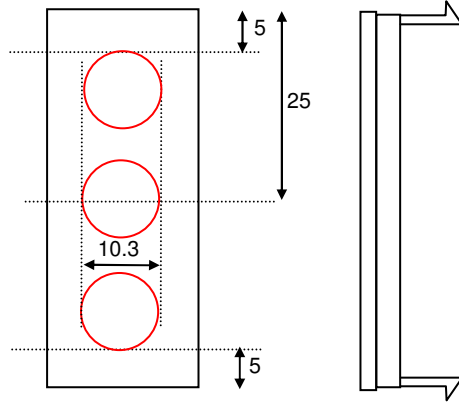

DO NOT SCALE
IF IN DOUBT - ASK

ALL COMPONENTS TO BE ROHS
COMPLIANT

INFORMATION USED HERE
MAY ONLY BE USED IF
AUTHORISED BY AVEXTRAS.COM

Details of cutout (cutout marked in red)