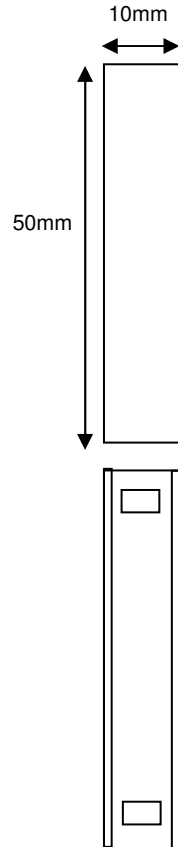

DO NOT SCALE
IF IN DOUBT - ASK

ALL COMPONENTS TO BE ROHS
COMPLIANT

INFORMATION USED HERE
MAY ONLY BE USED IF
AUTHORISED BY AVEXTRAS.COM

10mm x 50mm Blank insert
For use with:

MOD001	Single Gang Bracket – Bevelled
MOD024	Single Gang Bracket – Flat
MOD036	Single Gang Bracket – Flat (BLACK)
MOD002	Dual Gang Bracket (White Plastic-Bevelled)
MOD021	Dual Gang Bracket (Chrome effect)
MOD022	Dual Gang Bracket (Black Nickel)
MOD023	Dual Gang Bracket (Stainless Steel)
MOD025	Dual Gang Bracket (White Plastic-Flat)
MOD037	Dual Gang Bracket (Black Plastic-Flat)

MOD003 = WHITE
MOD038 = BLACK

REVISION	NOTES	DATE	DRAWN BY		MAT'L:	FINISH:
A			DATE		TITLE :	PART MOD003 / MOD038
			UNITS	METRIC mm		NO: