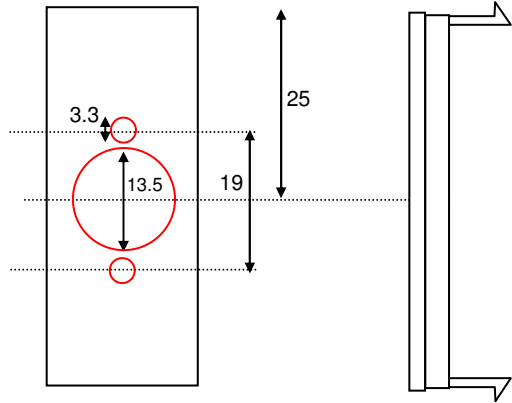

DO NOT SCALE
IF IN DOUBT - ASK

ALL COMPONENTS TO BE ROHS
COMPLIANT

INFORMATION USED HERE
MAY ONLY BE USED IF
AUTHORISED BY AVEXTRAS.COM

Details of cutout (cutout marked in red)