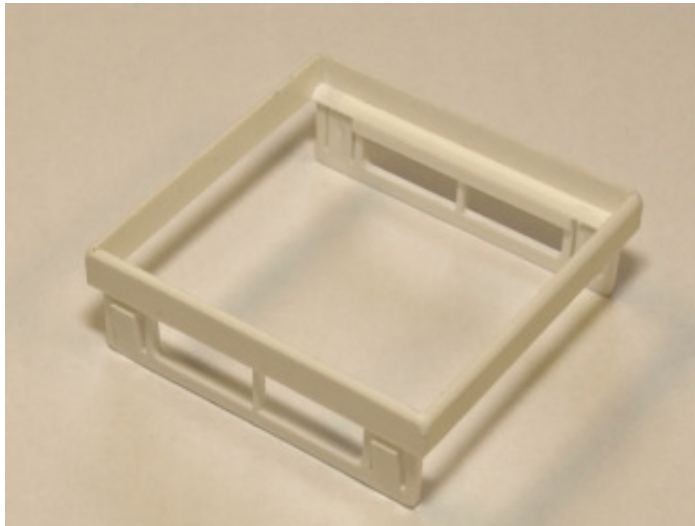

INFORMATION USED HERE
MAY ONLY BE USED IF
AUTHORISED BY AVEXTRAS.COM

Snap in Modular Collar

Accepts modules in 50x50mm aperture

REVISION	NOTES	DATE
A		

DRAWN BY	
DATE	
UNITS	METRIC mm

MAT'L:	
TITLE :	

FINISH:	
PART NO:	MOD055