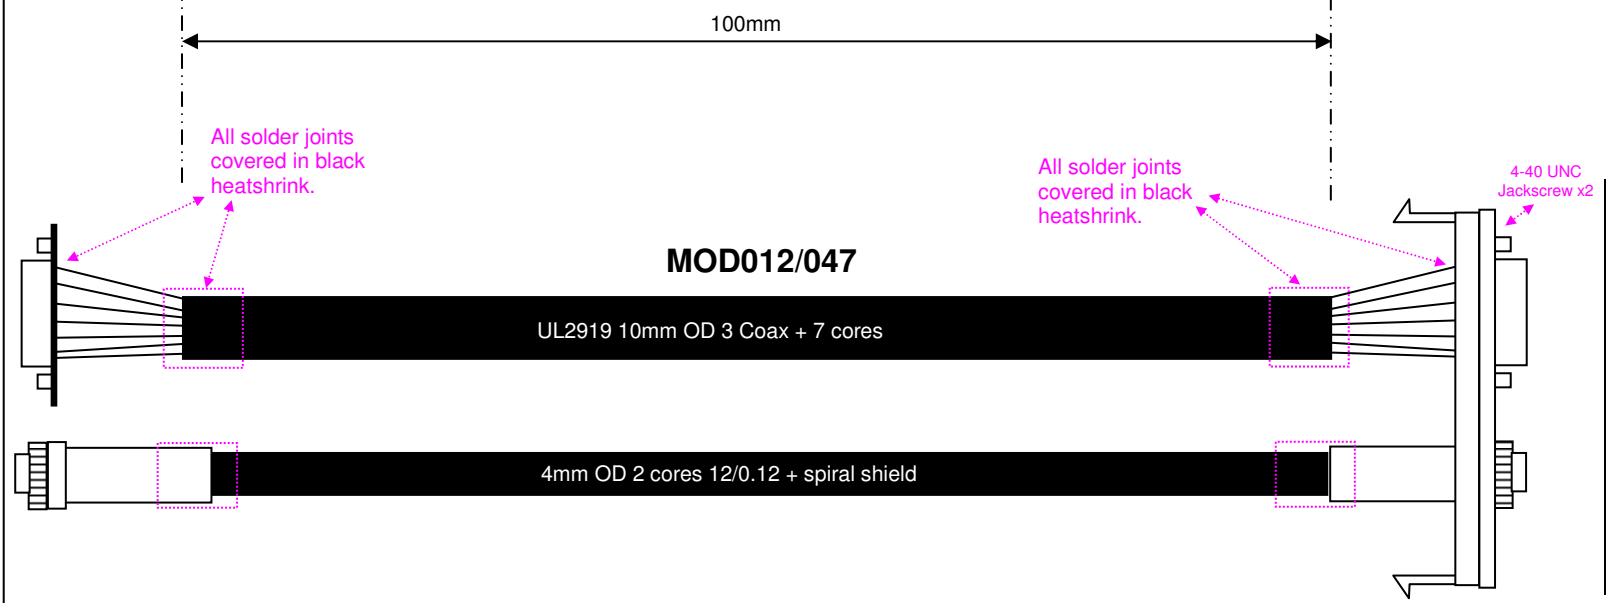

15 Pin VGA Female	Notes	15 Pin VGA Female
1	Red Signal	1
2	Green Signal	2
3	Blue Signal	3
4	Black	4
5	Brown	5
6	Red Screen	6
7	Green Screen	7
8	Blue Screen	8
9	----	9
10	Red	10
11	Orange	11
12	Grey	12
13	Green	13
14	Blue	14
15	----	15

3.5mm Stereo Jack	Notes	3.5mm Stereo Jack
Tip	Red	Tip
Centre	White	Centre
Screen	Screen	Screen

REVISION	NOTES	DATE
A		

DRAWN BY	
DATE	
UNITS	METRIC mm

MAT'L:	
TITLE :	

FINISH:	
PART NO:	MOD011/012/046/047
	TECHNICAL DRAWING