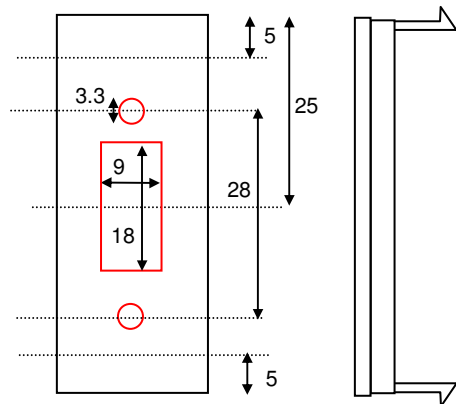

DO NOT SCALE
IF IN DOUBT - ASK

ALL COMPONENTS TO BE ROHS
COMPLIANT

INFORMATION USED HERE
MAY ONLY BE USED IF
AUTHORISED BY AVEXTRAS.COM

Details of cutout (cutout marked in red)

Fitted with HDMI Female to Female Coupler
Flat Cable overall length 200mm