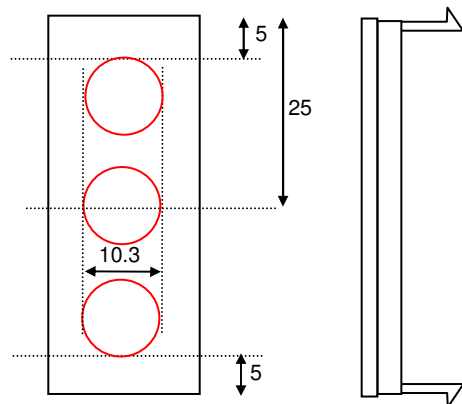

ALL COMPONENTS TO BE ROHS COMPLIANT

INFORMATION USED HERE MAY ONLY BE USED IF AUTHORISED BY AVEXTRAS.COM

Details of cutout (cutout marked in red)