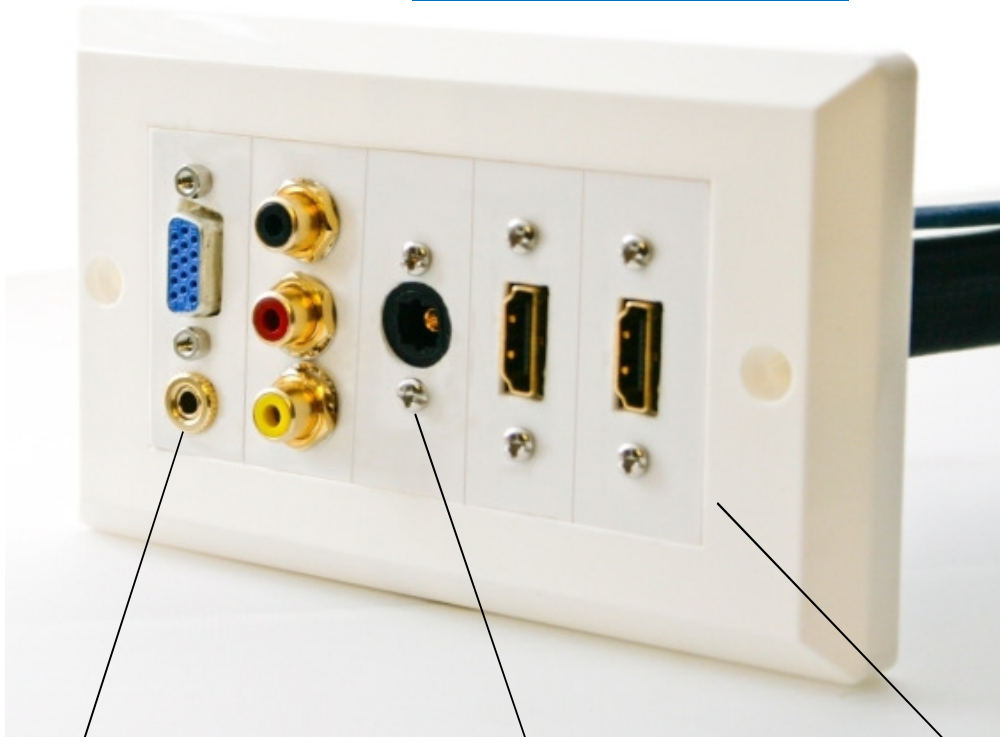

New range of hardware allows multiple mount options:

- Under Desk Mount
- Pop-Up Desk Mount
- Pop-Up Desk Tower

FLEXIBLE

Standard UK dual gang frame takes 5 snap-in brackets. This allows huge choice of connectivity for different applications. Order exactly your requirement for each job.

SIMPLE INSTALLATION

Snap-in brackets are terminated either with couplers, so you can use standard AV cables off the shelf,

Or they use terminal blocks mounted onto flexible cable – this allows easy installation with no soldering required.