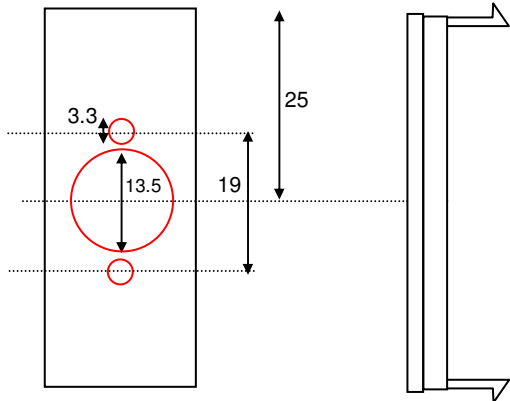

DO NOT SCALE
IF IN DOUBT - ASK

ALL COMPONENTS TO BE ROHS
COMPLIANT

INFORMATION USED HERE
MAY ONLY BE USED IF
AUTHORISED BY AVEXTRAS.COM

Details of cutout (cutout marked in red)