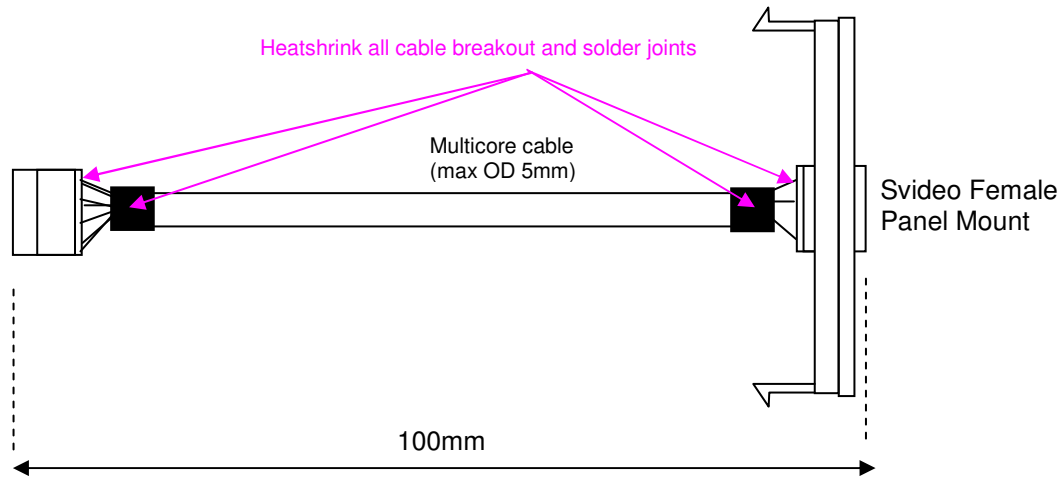

Svideo Panel Nount	Notes	Svideo Panel Nount
1	White Signal	1
2	White Screen	2
3	Red Screen	3
4	Red Signal	4

REVISION	NOTES	DATE
A		

DRAWN BY	
DATE	
UNITS	METRIC mm

MAT'L:	FINISH:
TITLE :	PART NO: MOD017 AND MOD018 TECHNICAL DRAWING