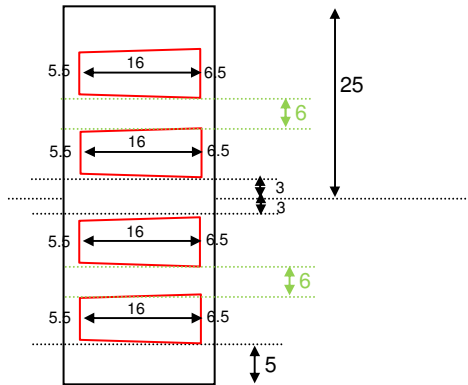

ALL COMPONENTS TO BE ROHS COMPLIANT

INFORMATION USED HERE MAY ONLY BE USED IF AUTHORISED BY AVEXTRAS.COM