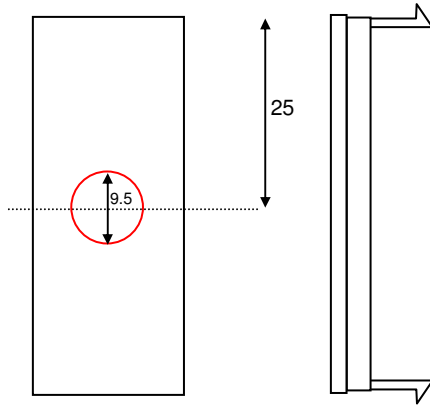

DO NOT SCALE
IF IN DOUBT - ASK

ALL COMPONENTS TO BE ROHS
COMPLIANT

INFORMATION USED HERE
MAY ONLY BE USED IF
AUTHORISED BY AVEXTRAS.COM

Details of cutout (cutout marked in red)