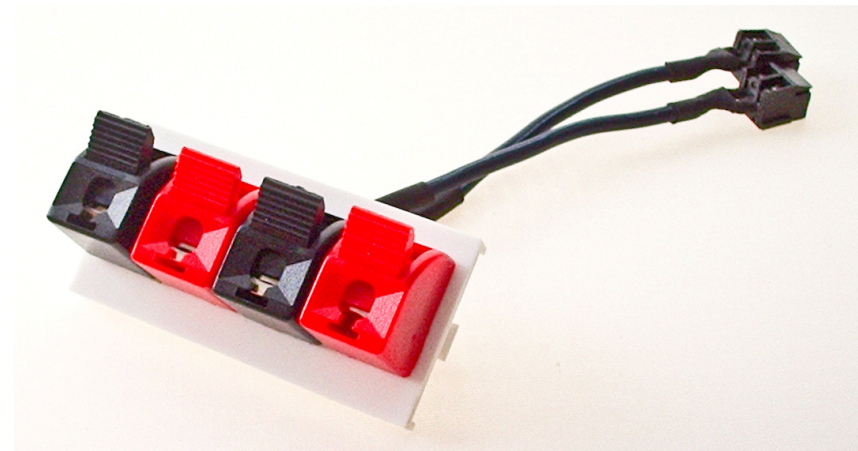

ALL COMPONENTS TO BE ROHS COMPLIANT

INFORMATION USED HERE MAY ONLY BE USED IF AUTHORISED BY AVEXTRAS.COM

Terminal Block	Notes	Speaker Panel Mount
2	Black	1
1	Red	2
2	Black	3
1	Red	4

Fitted with 4 x Speaker Panel Mount Connectors to 100mm cable and 2 x terminal blocks