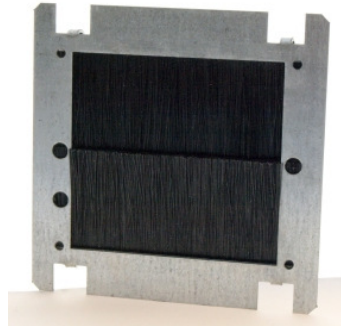

DO NOT SCALE
IF IN DOUBT - ASK

ALL COMPONENTS TO BE ROHS
COMPLIANT

INFORMATION USED HERE
MAY ONLY BE USED IF
AUTHORISED BY AVEXTRAS.COM

MOD026 – Single Gang Brush Plate

Suitable for use with MOD001, 024, 036