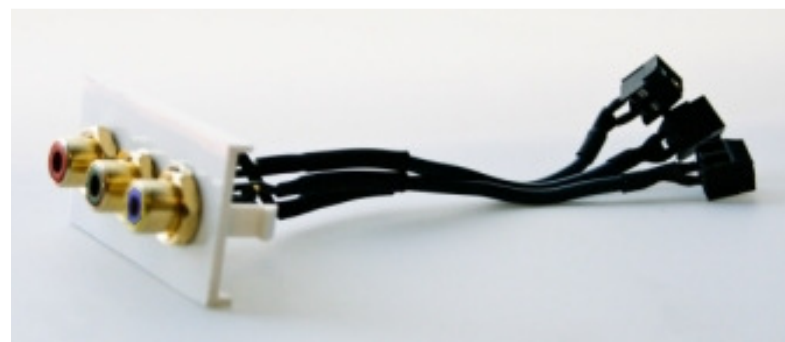

MOD013 RGB Cable 100mm Length to Terminal Blocks

REVISION	NOTES	DATE	DRAWN BY	DATE	UNITS	METRIC mm
A						

MAT'L:	FINISH:
TITLE :	PART NO: MOD013 RGB (TERMINAL BLOCK)-WHITE MOD048 RGB (TERMINAL BLOCK)-BLACK MOD 014 (COUPLER)