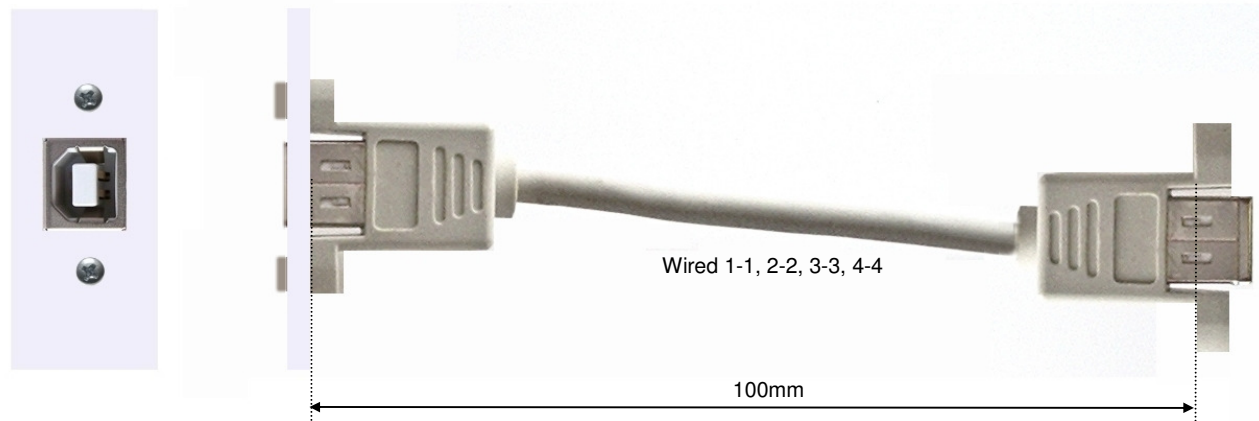

Fitted with USB B Type Female Panel Mount to USB B Type Female Panel Mount x 100mm

REVISION	NOTES	DATE
A		
B	Hole dimension changed	

DRAWN BY	
DATE	
UNITS	METRIC mm

MAT'L:	
TITLE :	

FINISH:	
PART NO:	MOD007 (USB) WHITE MOD042 (USB) BLACK