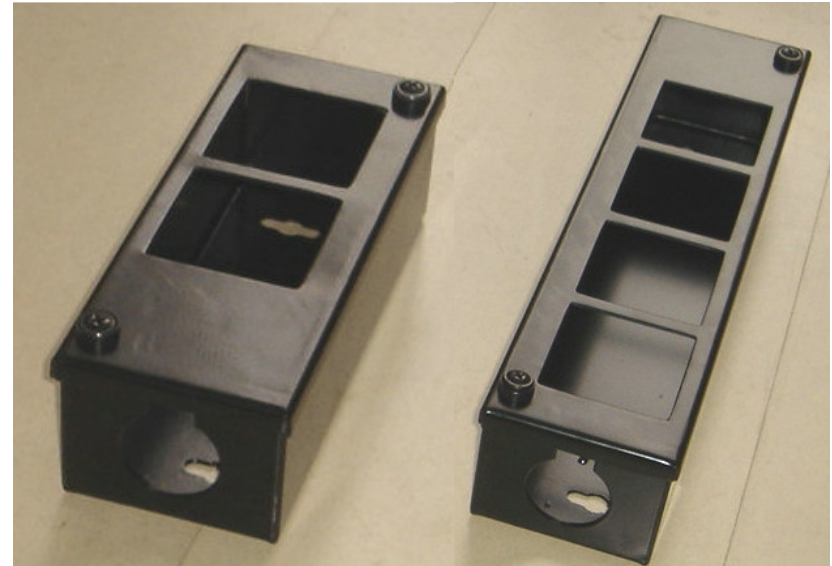

DO NOT SCALE
IF IN DOUBT - ASK

ALL COMPONENTS TO BE ROHS
COMPLIANT

INFORMATION USED HERE
MAY ONLY BE USED IF
AUTHORISED BY AVEXTRAS.COM

UNDERDESK MOUNT MODULAR ASSEMBLIES

- MOD032- Accepts 2x50mm modular snap in collars (MOD055)
- MOD033- Accepts 4x50mm modular snap in collars (MOD055)

Suitable for mounting direct to desks, walls etc.

Accepts the full range of modular inserts when mounted with part MOD055.