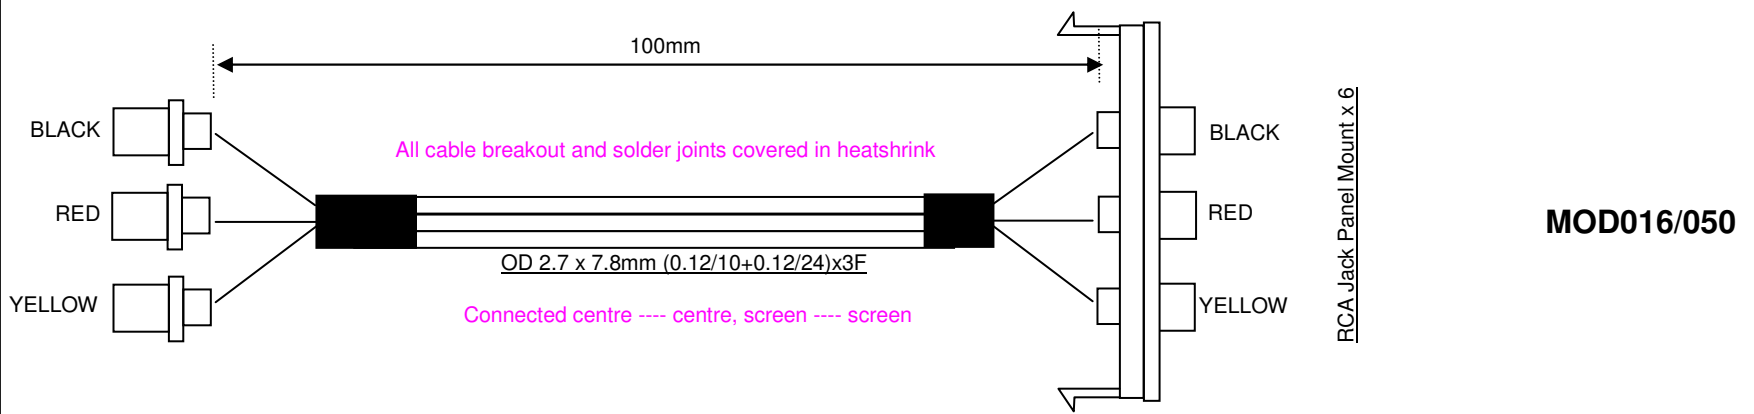

MOD016/050

REVISION	NOTES	DATE
A		

DRAWN BY	
DATE	
UNITS	METRIC mm

MAT'L:

FINISH:

TITLE :

PART NO: MOD015,016,049,050
TECHNICAL DRAWING