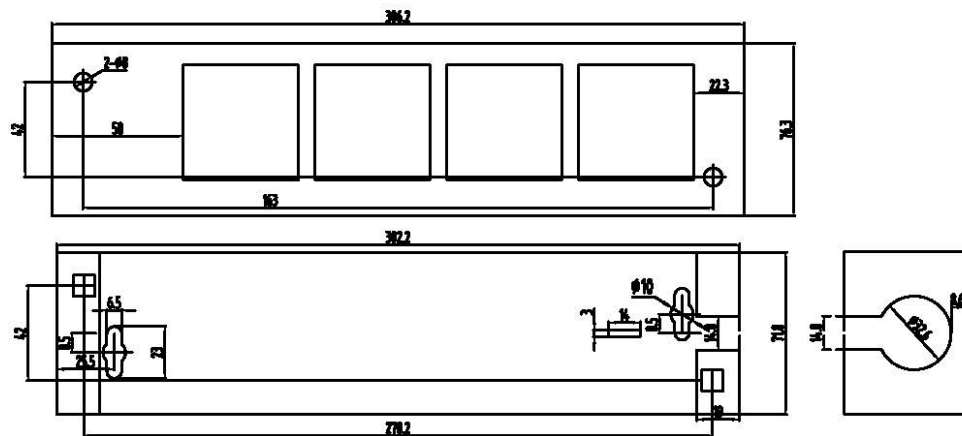

REVISION	NOTES	DATE	DRAWN BY		MAT'L:	FINISH:
A						
			DATE		TITLE : UNDERDESK MOUNT MODULAR ASSEMBLIES	PART NO: MOD032 2x50mm INSERTS MOD033 4x50mm INSERTS
			UNITS	METRIC mm