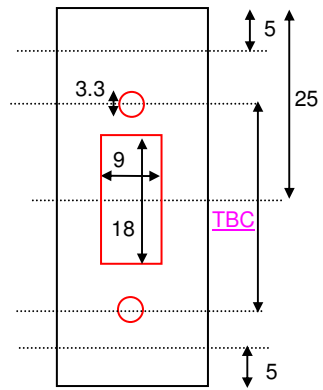

ALL COMPONENTS TO BE ROHS
COMPLIANT

INFORMATION USED HERE
MAY ONLY BE USED IF
AUTHORISED BY AVEXTRAS.COM

Details of cutout (cutout marked in red)

Fitted with Displayport Female to Female Coupler
Round Cable overall length 200mm