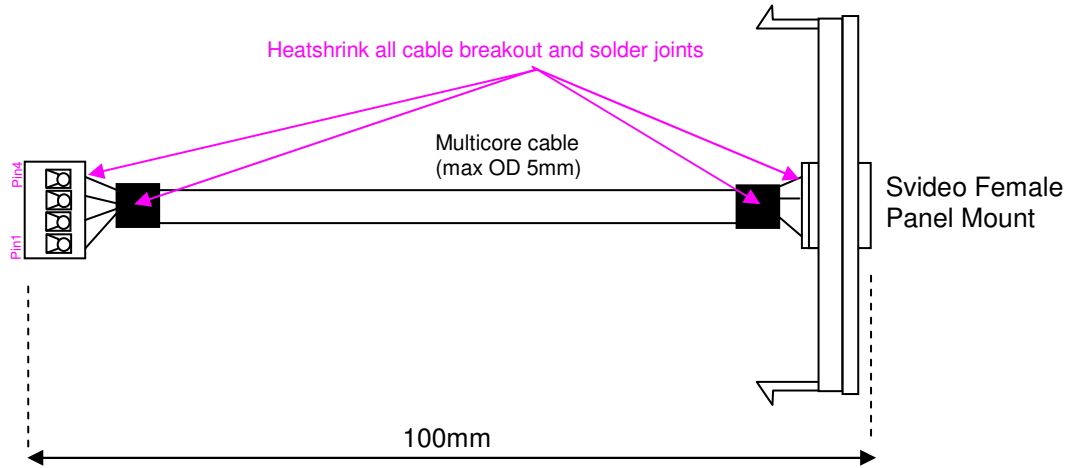

DO NOT SCALE
IF IN DOUBT - ASK

ALL COMPONENTS TO BE ROHS
COMPLIANT

INFORMATION USED HERE
MAY ONLY BE USED IF
AUTHORISED BY AVEXTRAS.COM

MOD017

Terminal Block	Notes	Svideo Panel Nount
1	White Signal	1
2	White Screen	2
3	Red Screen	3
4	Red Signal	4

MOD018