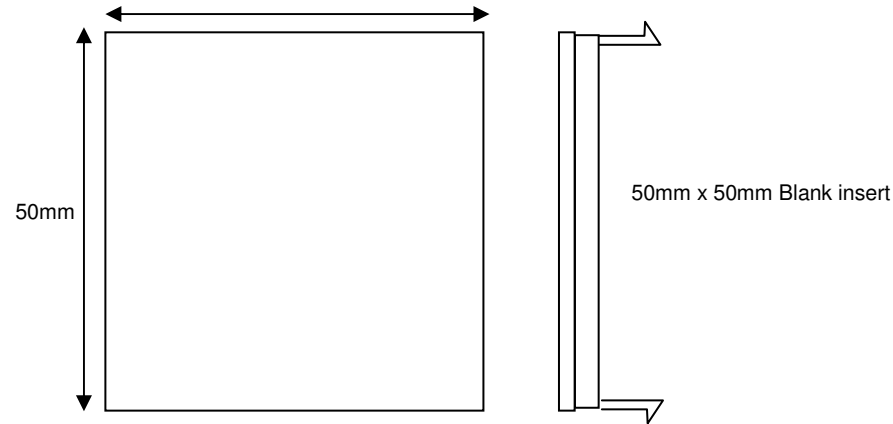

DO NOT SCALE
IF IN DOUBT - ASK

ALL COMPONENTS TO BE ROHS
COMPLIANT

INFORMATION USED HERE
MAY ONLY BE USED IF
AUTHORISED BY AVEXTRAS.COM

50mm x 50mm Blank insert - WHITE

For use with:

MOD001	Single Gang Bracket – Bevelled
MOD024	Single Gang Bracket – Flat
MOD036	Single Gang Bracket – Flat (BLACK)
MOD002	Dual Gang Bracket (White Plastic-Bevelled)
MOD021	Dual Gang Bracket (Chrome effect)
MOD022	Dual Gang Bracket (Black Nickel)
MOD023	Dual Gang Bracket (Stainless Steel)
MOD025	Dual Gang Bracket (White Plastic-Flat)
MOD037	Dual Gang Bracket (Black Plastic-Flat)

REVISION	NOTES	DATE
A		

DRAWN BY	
DATE	
UNITS	METRIC mm

MAT'L:

FINISH:

TITLE :

PART NO: MOD005