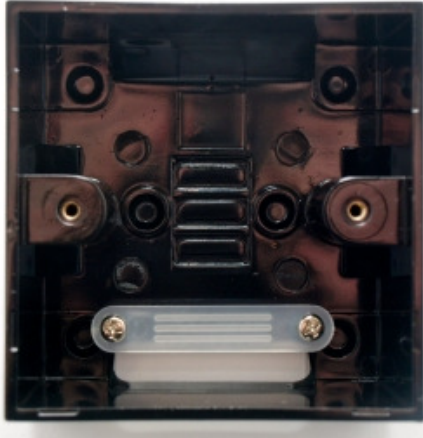

REVISION	NOTES	DATE
A		

DRAWN BY	
DATE	
UNITS	METRIC mm

MAT'L:	
TITLE :	

FINISH:	
PART NO:	SG216 DUAL GANG-WHITE SG218 DUAL GANG-BLACK

DO NOT SCALE
IF IN DOUBT - ASK

ALL COMPONENTS TO BE ROHS
COMPLIANT

INFORMATION USED HERE
MAY ONLY BE USED IF
AUTHORISED BY AVEXTRAS.COM