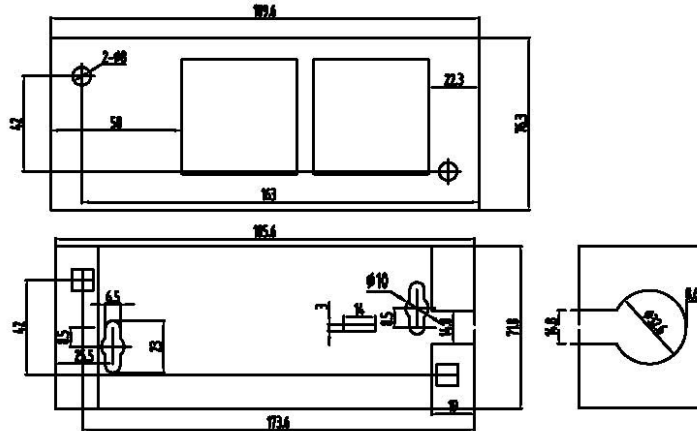

DO NOT SCALE
IF IN DOUBT - ASK

ALL COMPONENTS TO BE ROHS
COMPLIANT

INFORMATION USED HERE
MAY ONLY BE USED IF
AUTHORISED BY AVEXTRAS.COM

UNDERDESK MOUNT MODULAR ASSEMBLIES

- MOD032- Accepts 2x50mm modular snap in collars (MOD055)
- MOD033- Accepts 4x50mm modular snap in collars (MOD055)

Suitable for mounting direct to desks, walls etc.

Accepts the full range of modular inserts when mounted with part MOD055.