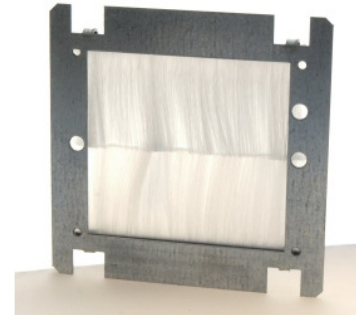

MOD027 – Single Gang Brush Plate

Suitable for use with MOD001, 024, 036