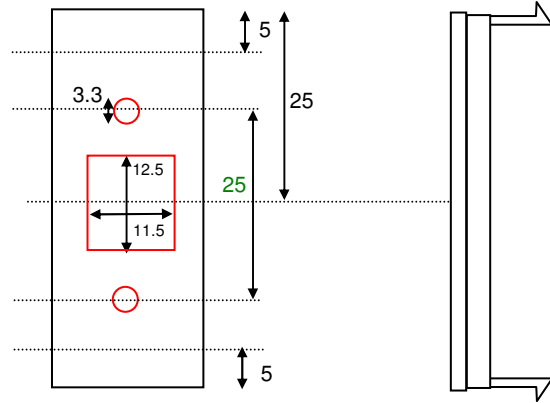

DO NOT SCALE
IF IN DOUBT - ASK

ALL COMPONENTS TO BE ROHS
COMPLIANT

INFORMATION USED HERE
MAY ONLY BE USED IF
AUTHORISED BY AVEXTRAS.COM

20mm x 50mm insert
Details of cutout (marked in red)