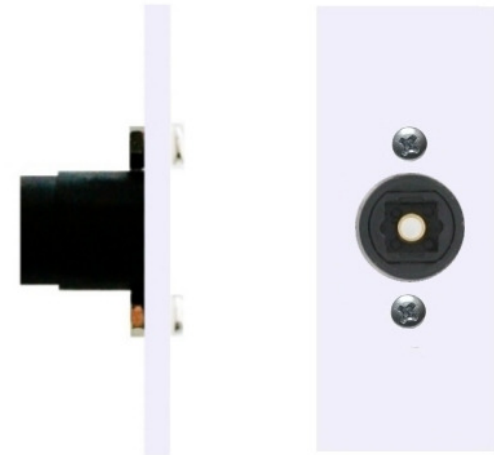

DO NOT SCALE
IF IN DOUBT - ASK

ALL COMPONENTS TO BE ROHS
COMPLIANT

INFORMATION USED HERE
MAY ONLY BE USED IF
AUTHORISED BY AVEXTRAS.COM

Details of cutout (cutout marked in red)

Fitted with Toslink (Female to Female) Coupler