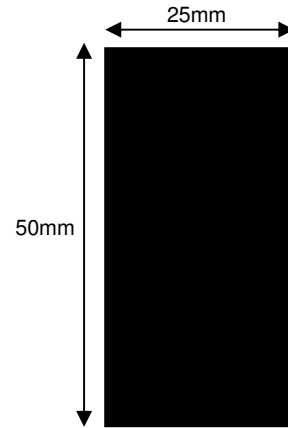

DO NOT SCALE
IF IN DOUBT - ASK

ALL COMPONENTS TO BE ROHS
COMPLIANT

INFORMATION USED HERE
MAY ONLY BE USED IF
AUTHORISED BY AVEXTRAS.COM

25mm x 50mm Blank insert - BLACK

For use with:

MOD001	Single Gang Bracket – Bevelled
MOD024	Single Gang Bracket – Flat
MOD036	Single Gang Bracket – Flat (BLACK)
MOD002	Dual Gang Bracket (White Plastic-Bevelled)
MOD021	Dual Gang Bracket (Chrome effect)
MOD022	Dual Gang Bracket (Black Nickel)
MOD023	Dual Gang Bracket (Stainless Steel)
MOD025	Dual Gang Bracket (White Plastic-Flat)
MOD037	Dual Gang Bracket (Black Plastic-Flat)

MOD040 = BLACK

REVISION	NOTES	DATE
A		

DRAWN BY	
DATE	
UNITS	METRIC mm

MAT'L:	
TITLE :	

FINISH:	
PART NO:	MOD040