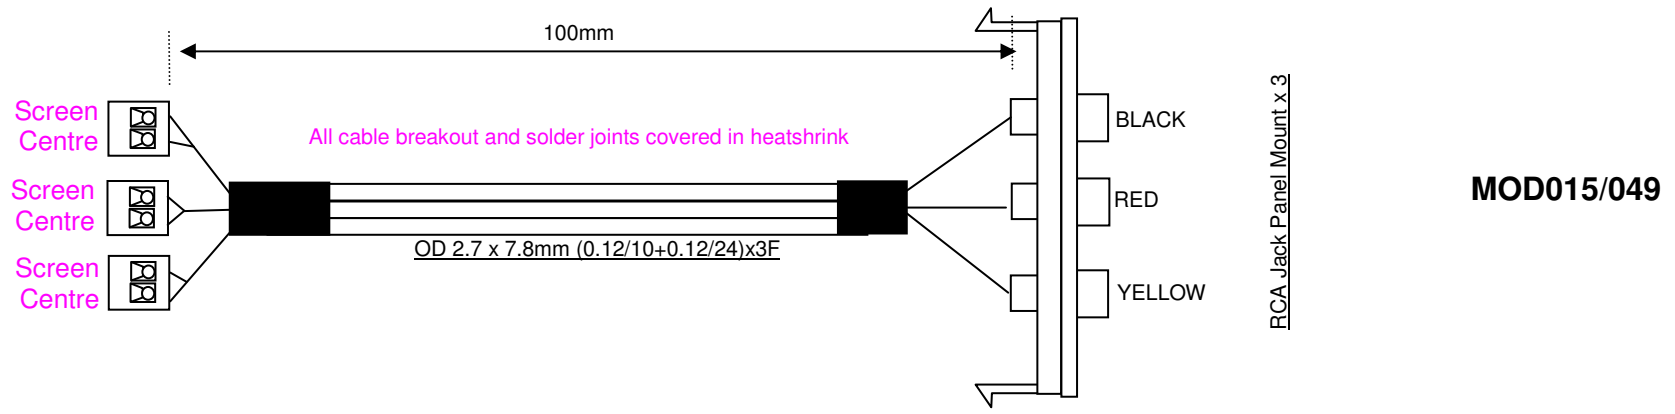

DO NOT SCALE
IF IN DOUBT - ASK

ALL COMPONENTS TO BE ROHS
COMPLIANT

INFORMATION USED HERE
MAY ONLY BE USED IF
AUTHORISED BY AVEXTRAS.COM

MOD015/049