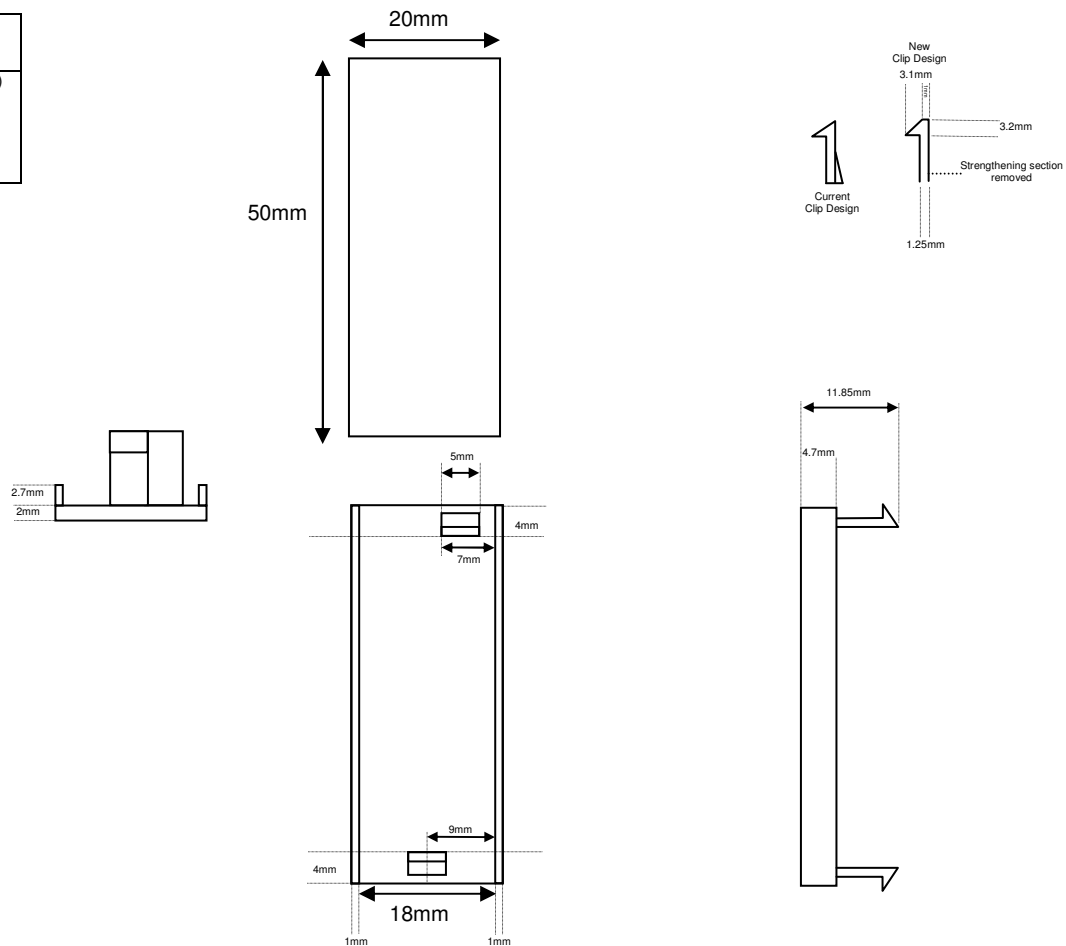

DO NOT SCALE
IF IN DOUBT - ASK

ALL COMPONENTS TO BE RoSH
COMPLIANT

INFORMATION USED HERE
MAY ONLY BE USED IF
AUTHORISED BY

10mm x 50mm Blank insert

For use with:

MOD001	Single Gang Bracket – Bevelled
MOD024	Single Gang Bracket – Flat
MOD036	Single Gang Bracket – Flat (BLACK)
MOD002	Dual Gang Bracket (White Plastic-Bevelled)
MOD021	Dual Gang Bracket (Chrome effect)
MOD022	Dual Gang Bracket (Black Nickel)
MOD023	Dual Gang Bracket (Stainless Steel)
MOD025	Dual Gang Bracket (White Plastic-Flat)
MOD037	Dual Gang Bracket (Black Plastic-Flat)

MOD004 = WHITE

MOD039 = BLACK

REVISION	NOTES	DATE	DRAWN BY		MAT'L:	FINISH:
A			DATE		TITLE :	PART NO: MOD004 / MOD039
			UNITS	METRIC mm