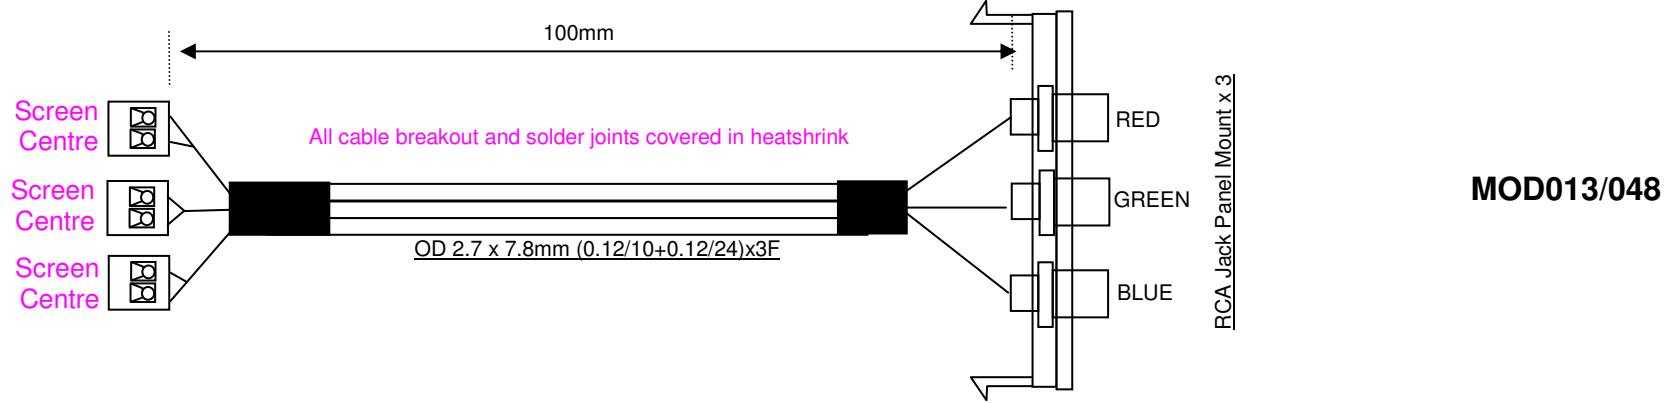

DO NOT SCALE
IF IN DOUBT - ASK

ALL COMPONENTS TO BE ROHS
COMPLIANT

INFORMATION USED HERE
MAY ONLY BE USED IF
AUTHORISED BY AVEXTRAS.COM

REVISION	NOTES	DATE	DRAWN BY		MATL:	FINISH:
A						
			DATE		TITLE :	PART NO: MOD013/014/048 TECHNICAL DRAWING
			UNITS	METRIC mm