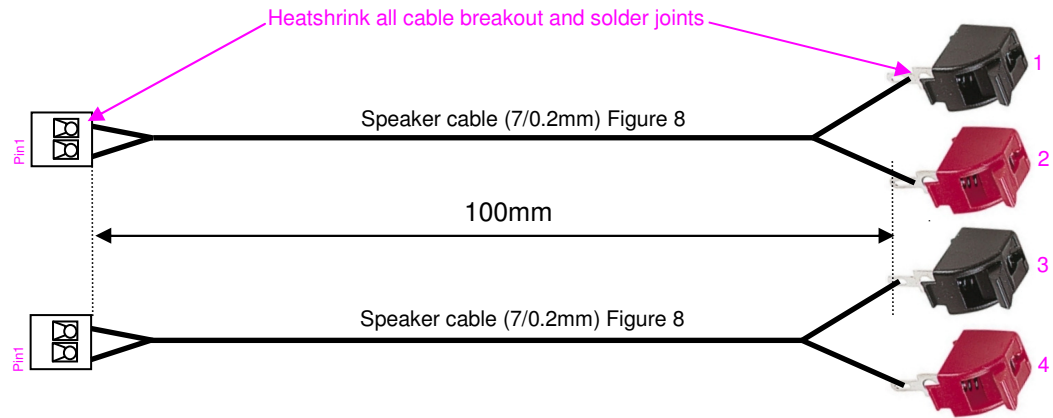

ALL COMPONENTS TO BE ROHS COMPLIANT

INFORMATION USED HERE MAY ONLY BE USED IF AUTHORISED BY AVEXTRAS.COM

Terminal Block	Notes	Speaker Panel Mount
2	Black	1
1	Red	2
2	Black	3
1	Red	4

Fitted with 4 x Speaker Panel Mount Connectors to 100mm cable and 2 x terminal blocks