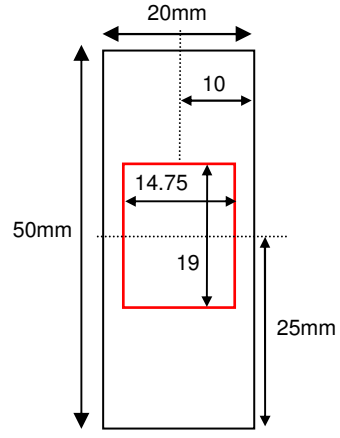

INFORMATION USED HERE
MAY ONLY BE USED IF
AUTHORISED BY AVEXTRAS.COM

20mm x 50mm insert
Details of cutout (marked in red)

Fitted with RJ45 coupler

REVISION	NOTES	DATE
A		

DRAWN BY	
DATE	
UNITS	METRIC mm

MAT'L:	
TITLE :	