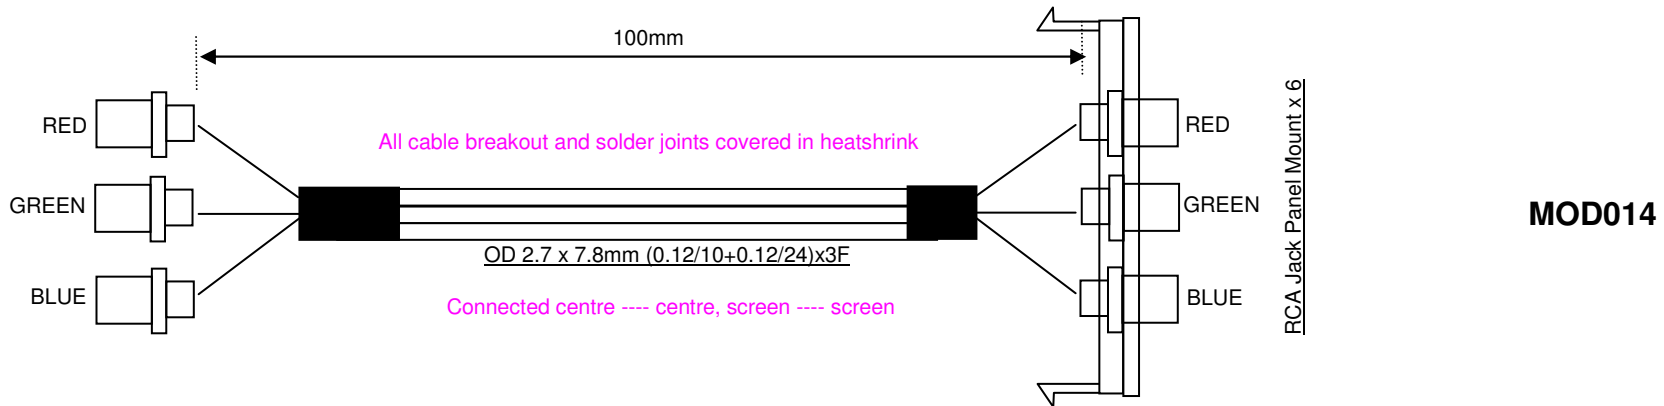

DO NOT SCALE
IF IN DOUBT - ASK

ALL COMPONENTS TO BE ROHS
COMPLIANT

INFORMATION USED HERE
MAY ONLY BE USED IF
AUTHORISED BY AVEXTRAS.COM

REVISION	NOTES	DATE	DRAWN BY		MATL:	FINISH:
A						
			DATE		TITLE :	PART NO: MOD013/014/048 TECHNICAL DRAWING
			UNITS	METRIC mm