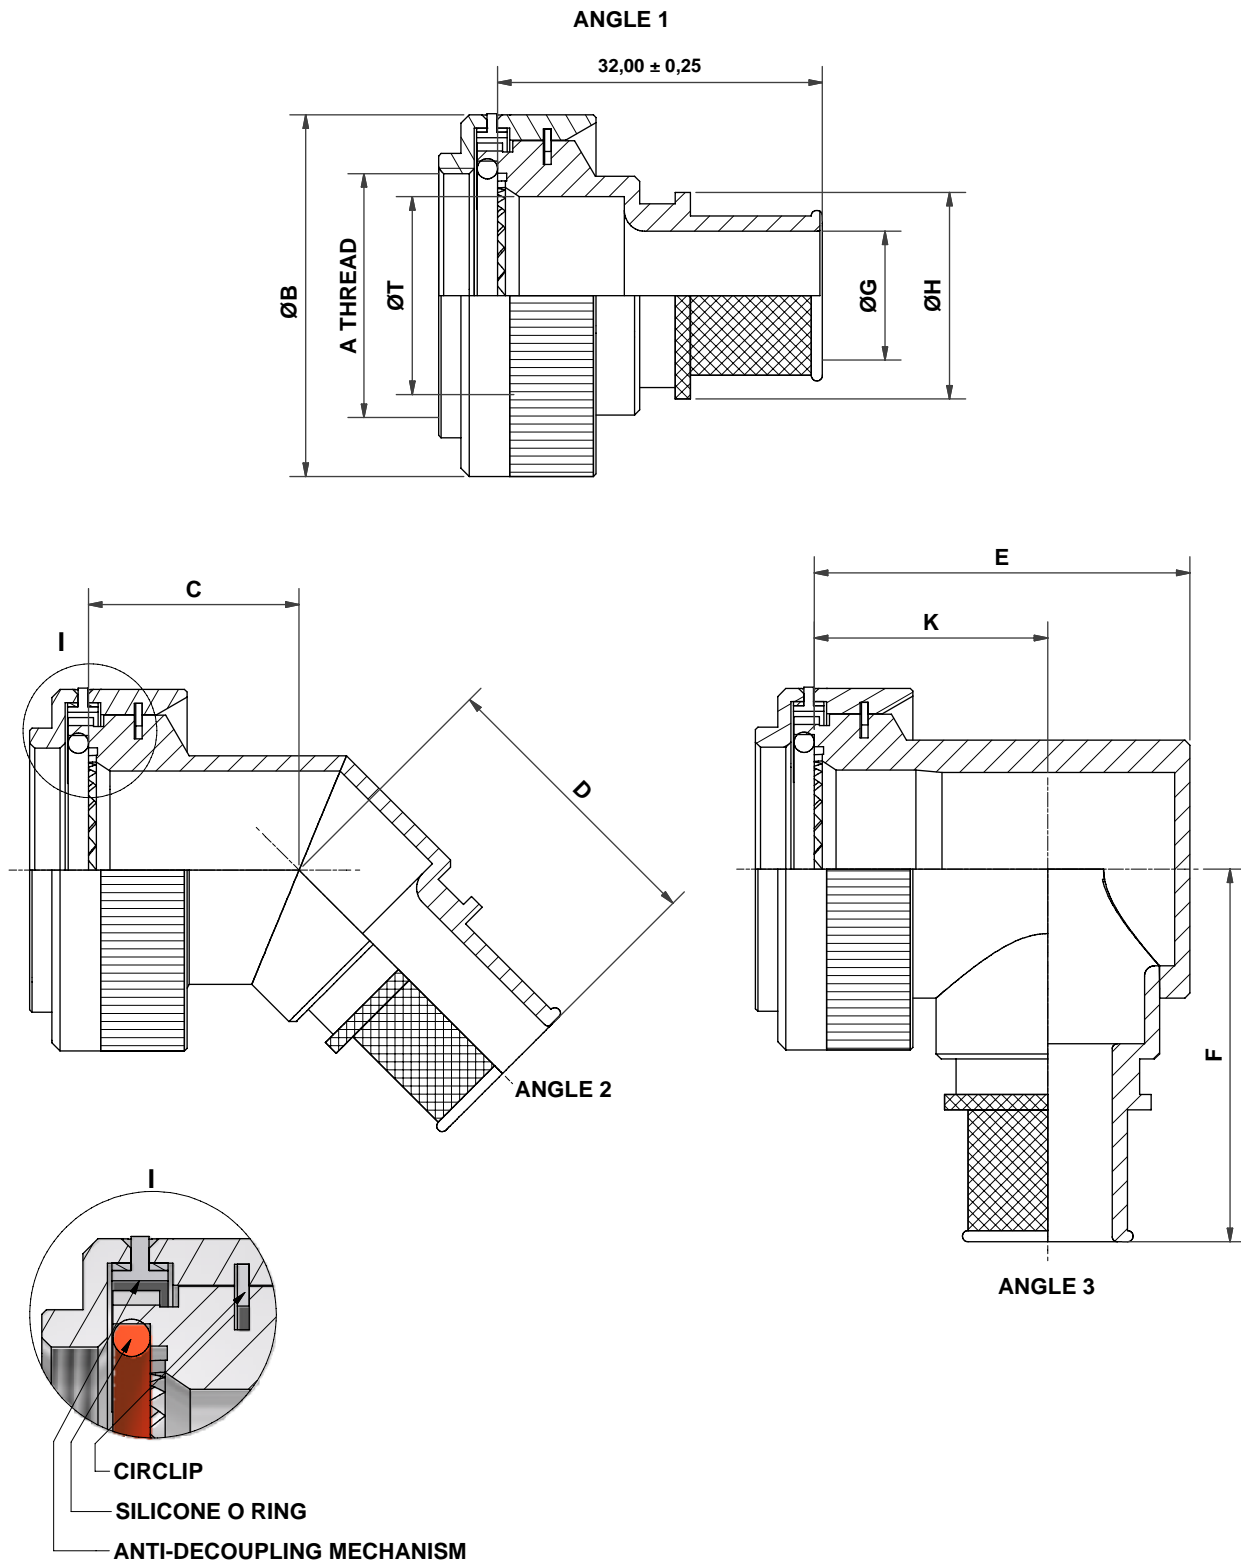

BT SERIES

SELF LOCKING COUPLING ADAPTOR

INTERFACE: H

TO FIT TYPICAL CONNECTOR: MIL-DTL-38999 SERIES III & IV

For modifications see page:

➤ Visit our on-line catalogue or contact sales on ➤ www.polamco.com ➤ sales@polamco.co.uk

DRAWING NOT TO SCALE
DIMENSIONS IN MM

IF THIS DOCUMENT IS PRINTED IT BECOMES UNCONTROLLED. CHECK THE LATEST ISSUE.

NCAGE CODE U5792

BT SERIES

SELF LOCKING COUPLING ADAPTOR

INTERFACE: H

TO FIT TYPICAL CONNECTOR: MIL-DTL-38999 SERIES III & IV

For modifications see page:

➤ Visit our on-line catalogue or contact sales on ➤ www.polamco.com ➤ sales@polamco.co.uk

EXAMPLE PART NUMBER	BT	H	1	- 17	- 08	- 1	- B	- SB	-AD
SERIES									
CONNECTOR INTERFACE									
ANGLE									
SHELL SIZE (TABLE 1)									
ENTRY SIZE (TABLE 2)									
MATERIAL (1-ALUMINIUM ALLOY)									
PLATING (TABLE 3)									
BAND REF									
ANTI-DECOUPLING									

SHELL SIZE	A THREAD	B MAX	T MIN	C MAX	D MAX	E MAX	F MAX	K +/- 0,5
09	M12 x 1.0	21,5	6,7	18,6	24,7	25,5	30,5	17,5
11	M15 x 1.0	24,6	10,2	19,2	25,9	26,5	32,2	17,5
13	M18 x 1.0	28,3	13,5	19,8	26,3	31,0	33,7	20,0
15	M22 x 1.0	32,4	16,2	20,2	27,2	37,0	35,2	24,5
17	M25 x 1.0	35,6	19,4	21,0	28,0	40,0	36,9	26,7
19	M28 x 1.0	38,5	21,8	21,3	28,3	44,5	38,5	27,0
21	M31 x 1.0	41,7	25,1	22,0	29,6	49,0	40,1	30,5
23	M34 x 1.0	43,9	28,2	22,7	29,5	51,5	41,6	31,5
25	M37 x 1.0	47,0	31,4	23,3	30,4	53,0	43,1	28,5