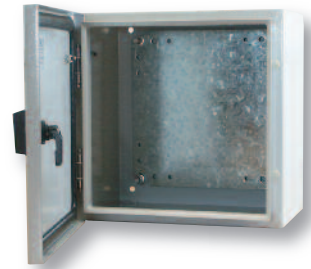

Europa **Steel** Enclosures

- ✓ Earth Studs Included
- ✓ Top & Bottom Gland Plates
- ✓ Galvanised Back Plate Included
- ✓ Fixing Brackets Available
- ✓ IP65 Enclosure
- ✓ Strong Steel (Powder Epoxy Coated)

STBKEYLOCK Dimensions

L1	L2	L3	B1	H1	φ D
50mm	32.5mm	50mm	20mm	26.7mm	22mm

listed in
LUCKINSlive™

Key operated barrel
lock also available...

✉ For More **Information**
sales@europacomponents.com

www.europacomponents.com

Tel: 01582 692 440 ♦ Fax: 01582 692 450

Europa Steel Enclosures

- ✓ Body and door manufactured in 1.2 to 1.5mm sheet steel
- ✓ Gland plate manufactured in 2.0mm to 2.5mm sheet steel
- ✓ Enclosure coated with standard cycle thermosetting epoxy polyester powder
- ✓ Body and door RAL7035 (textured finish)
- ✓ Mounting plate in galvanized zinc steel sheet
- ✓ IP65 to EN60 529 NEMA4