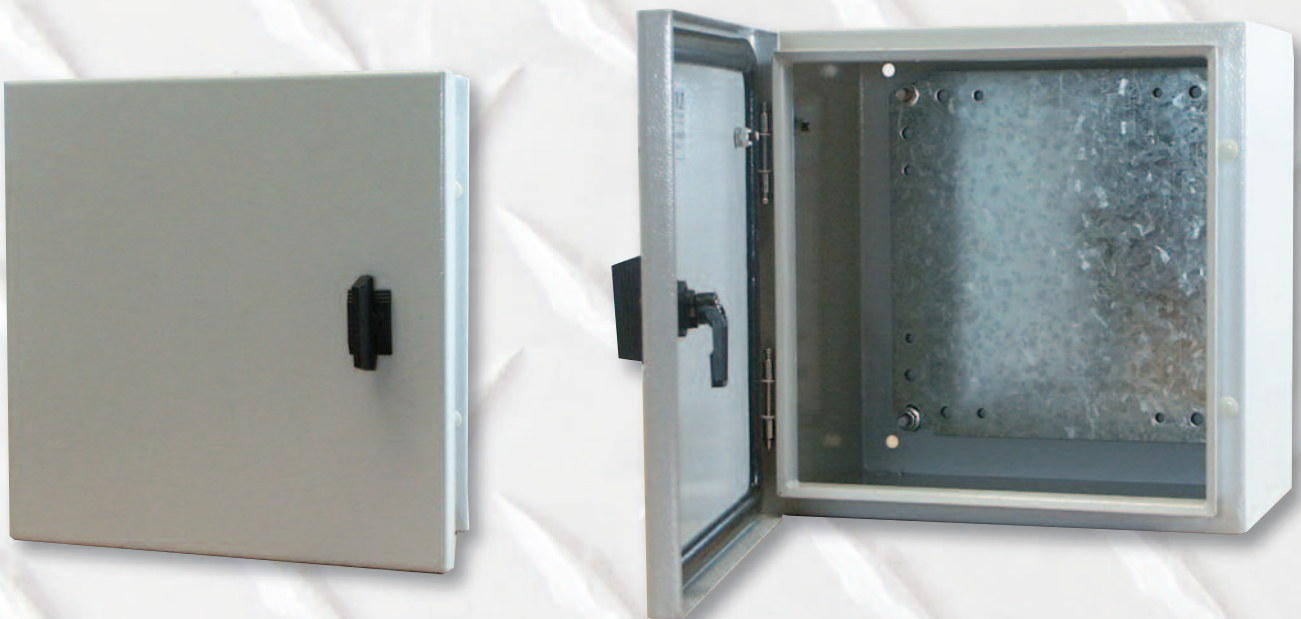

Europa **Steel** Enclosures

- ✓ Earth Studs Included
- ✓ Top & Bottom Gland Plates
- ✓ Galvanised Back Plate Included
- ✓ Fixing Brackets Available
- ✓ IP65 Enclosure
- ✓ Strong Steel (Powder Epoxy Coated)

STBKEYLOCK Dimensions

L1	L2	L3	B1	H1	φ D
50mm	32.5mm	50mm	20mm	26.7mm	22mm

listed in
LUCKINSlive™

Key operated barrel
lock also available...

✉ For More **Information**
sales@europacomponents.com

www.europacomponents.com

Tel: 01582 692 440 ♦ Fax: 01582 692 450

Europa Steel Enclosures

- ✓ Body and door manufactured in 1.2 to 1.5mm sheet steel
- ✓ Gland plate manufactured in 2.0mm to 2.5mm sheet steel
- ✓ Enclosure coated with standard cycle thermosetting epoxy polyester powder
- ✓ Body and door RAL7035 (textured finish)
- ✓ Mounting plate in galvanized zinc steel sheet
- ✓ IP65 to EN60 529 NEMA4