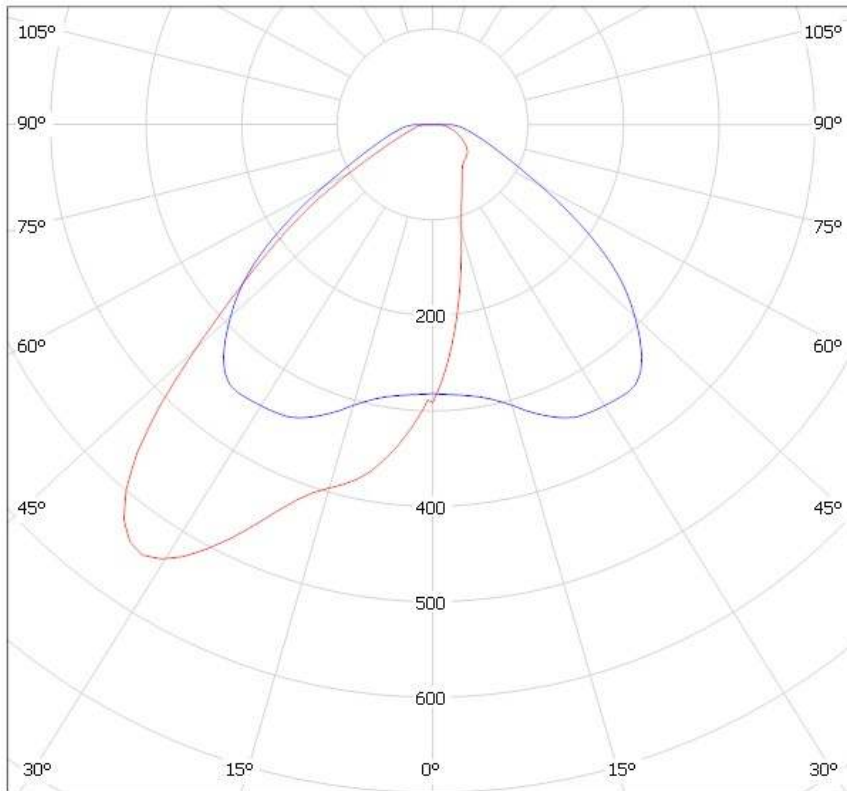

MEASUREMENT DATA & DRAWING

© Ledil Oy – PRELIMINARY - Subject to change without prior notice