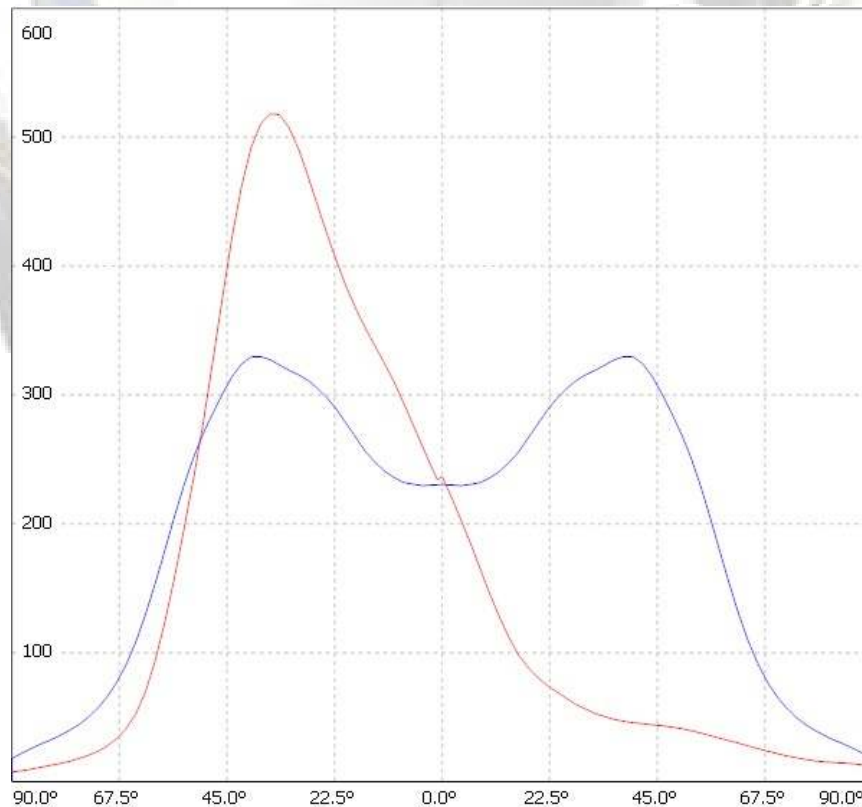

MEASUREMENT DATA & DRAWING

© Ledil Oy – PRELIMINARY - Subject to change without prior notice