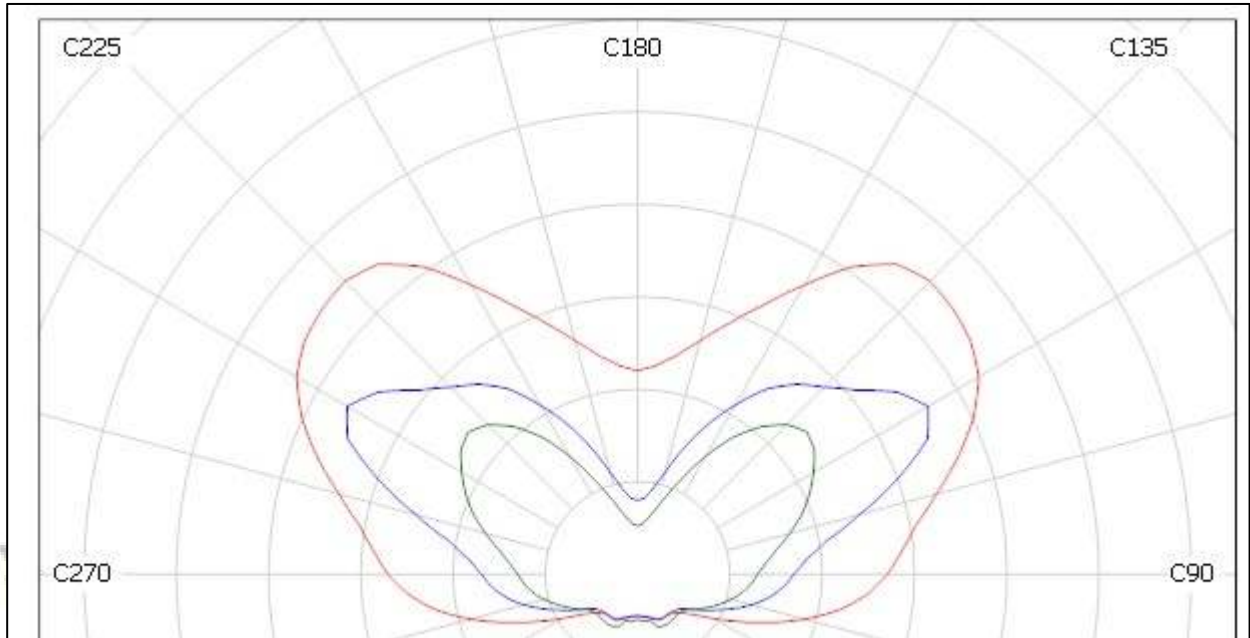

© Ledil Oy – PRELIMINARY - Subject to change without prior notice