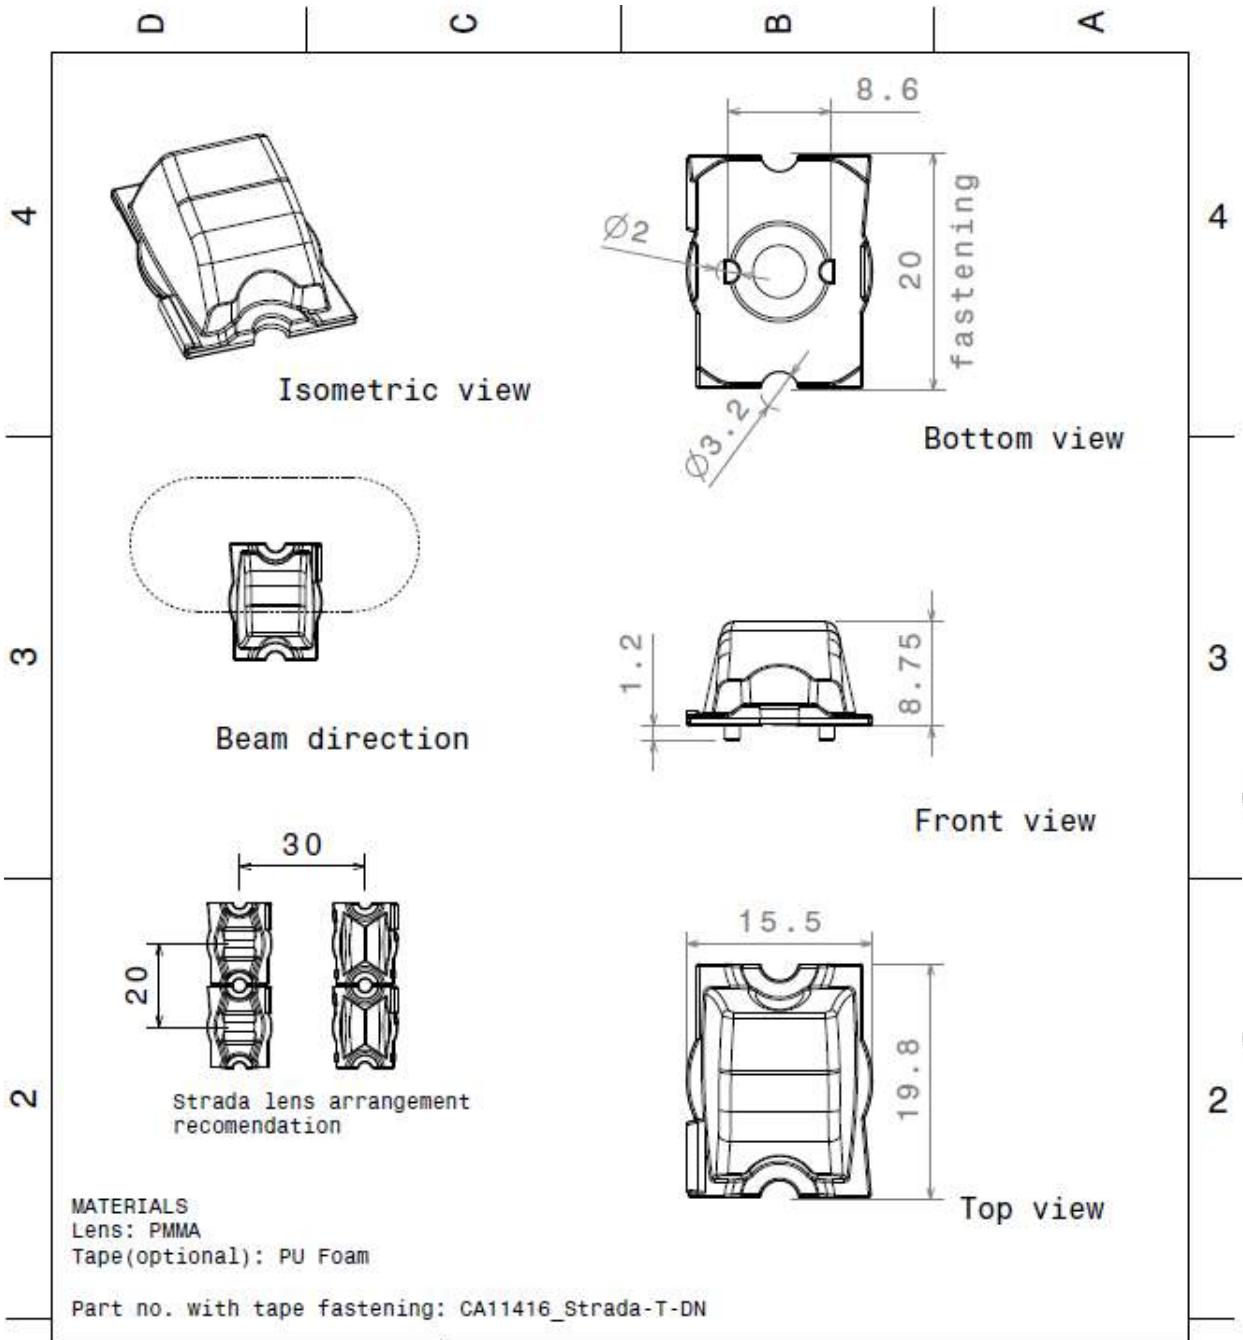

This drawing is our property. It can't be reproduced or communicated without our written agreement.

Ledil Oy
Tehdaskatu 13
FIN-24100 SALO
Finland

DRAWN BY o1		DATE 14.05.2010	DRAWING TITLE Datasheet Strada-T-DN Lens		
CHECKED BY pv	DATE 14.05.2010	SIZE A4	DRAWING NUMBER C11415	REV 1	
DESIGNED BY hh	DATE 14.05.2010	SCALE 2:1	WEIGHT(g)	SHEET 1/1