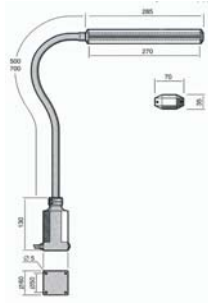

9W Fluorescent Bench Light

- A stable compact fluorescent light with 9W PL fluorescent lamp
- Robust and durable ideal for a wide range of applications e.g. laboratory, assembly, inspection, maintenance, etc.
- 230Vac operation, bare ended trailing lead
- Stay-put & vibration resistant flexible arm 500mm
- The lens produces a low glare factor and an even circle of soft light
- On/off switch on the base
- Easy to clean and compact footprint
- Supplied complete with lamp

Colour	Black / White	Mounting base	60 x 60mm
Total length	985mm	Voltage	230V
IP rating	IP20		

334011

	Mfrs. List No.	Order Code	Price Each
Black Bench Light	14810	472-5293	
Accessories			
Magnetic Base - Black	12010	474-332	
Desk Clamp - Black	14020	474-356	
Spare Lamp	15149	472-5189	