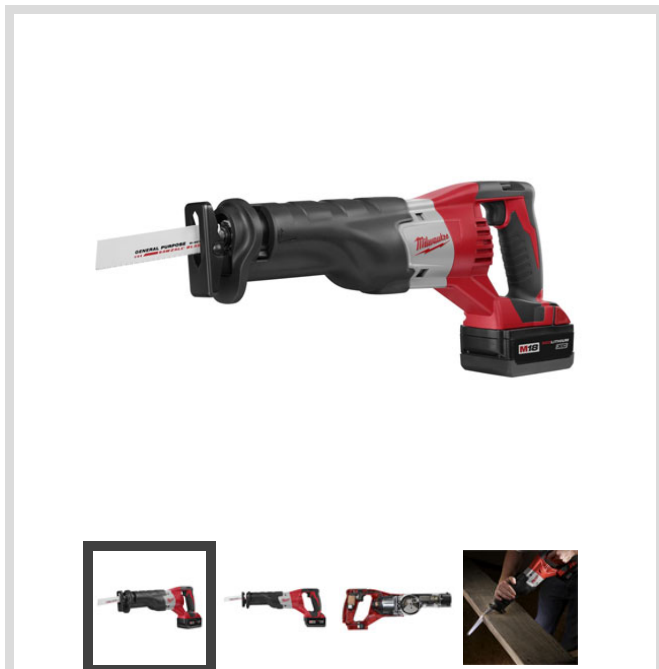

# Sawzall® M18™ Cordless LITHIUM-ION Recip Saw Tool Kit 2620-22

0.0 **Be the first to Write a Review**

Truly an over achiever, this cordless LITHIUM-ION SAWZALL® powered by an M18™ XC High Capacity RED LITHIUM™ battery offers up to 75 more cuts per charge and is designed to cut up to 30% faster with less vibration. The Sawzall® M18™ Cordless LITHIUM-ION Recip Saw features a patented gear-protecting clutch, which absorbs impact and extends the life of the tool. The QUIK-LOK™ blade clamp provides quick and efficient blade changes while the

## Includes

- 2620-22 Sawzall® M18™ Cordless LITHIUM-ION Recip Saw
- (2) M18™ XC High Capacity RED LITHIUM™ Battery (48-11-1828)
- M18™ Charger (48-59-1801)
- (1) General Purpose SAWZALL® Blade
- Carrying Case

## FEATURES

- M18™ XC High Capacity RED LITHIUM™ battery delivers longer life and run-time
- Patented Gear-Protecting Clutch extends the life of the tool
- Lever Action QUIK-LOK™ Blade Clamp
- Battery fuel gauge displays remaining run-time
- Variable Speed Trigger

## SPECIFICATIONS

Voltage	<b>18V</b>
Stroke Length	<b>1"</b>
SPM	<b>0-3,200</b>
Battery	<b>RED LITHIUM™</b>
Length	<b>17 3/4"</b>
Tool Weight	<b>7.9 lbs</b>
Shipping Weight	<b>18.3 lbs</b>