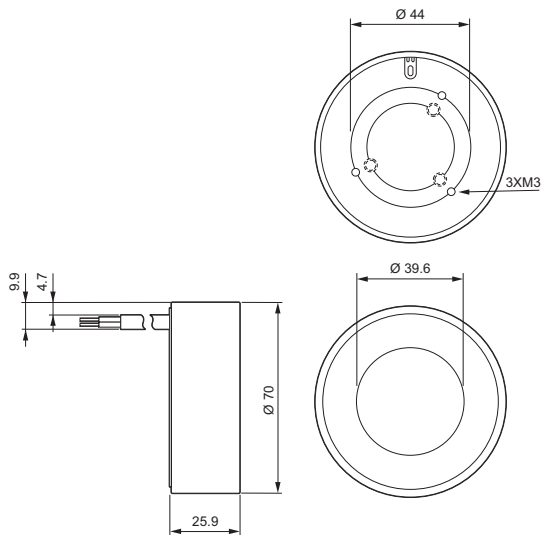

Dimensional drawing

Fortimo LED disk 400 & 800 lm

Fortimo LED disk 400 & 800 lm

© 2012 Koninklijke Philips Electronics N.V.
All rights reserved.

Specifications are subject to change without notice. Trademarks are the property of Koninklijke Philips Electronics N.V. or their respective owners.