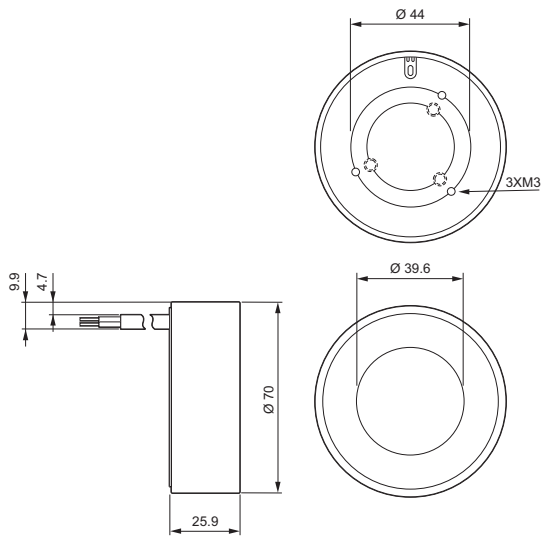

Dimensional drawing

Fortimo LED disk 400 & 800 lm

Fortimo LED disk 400 & 800 lm

© 2012 Koninklijke Philips Electronics N.V.
All rights reserved.

Specifications are subject to change without notice. Trademarks are the property of Koninklijke Philips Electronics N.V. or their respective owners.