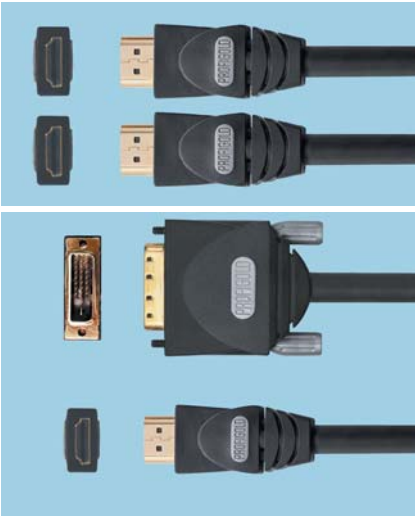

## HDMI Leads

PROFIGOLD

A range of HDMI and HDMI to DVI cables.

- 24k gold-plated contacts
- 99.6% OFC conductor for high speed digital performance
- Triple shielding
- HDMI certified connector for maximum shielding and optimum performance
- Internal silver-soldering for excellent signal transmission
- Superior uncompressed digital audio & video signal