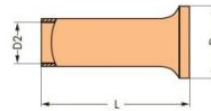

Item no.: 216-121
Product description: SCREWLESS END STOP SLEEVE FOR 0.5 MM² / AWG 22
UNINSULATED ELECTROLYTIC COPPER

Produkt kann von Bild abweichen / product may differ

Packing unit 1000 pieces

RoHS compliant

Strip length to	6 mm
Product group	2 (Terminal Block Accessories)
L	6 mm
D	2.1 mm
D2	1 mm
Weight	0.031 g
Customs Tariff No.	85366990
Country of Origin	Deutschland

© WAGO Kontakttechnik GmbH & Co. KG

Specifications are subject to changes and errors may be expected